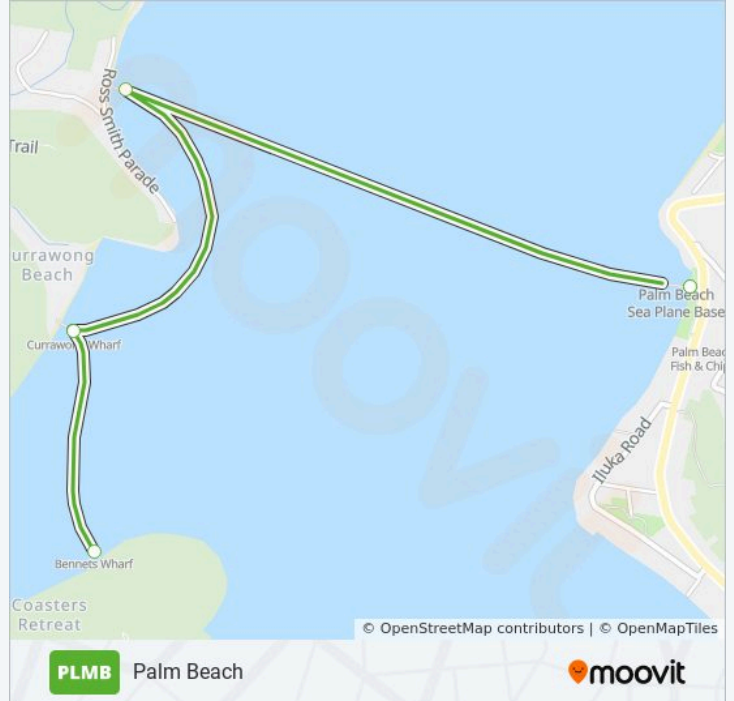

PLMB

Palm Beach

Get The App

The PLMB ferry line (Palm Beach) has 2 routes. For regular weekdays, their operation hours are:

(1) Palm Beach: 07:45 - 17:00(2) Pittwater: 18:00

Use the Moovit App to find the closest PLMB ferry station near you and find out when is the next PLMB ferry arriving.

**Direction: Palm Beach**

7 stops

[VIEW LINE SCHEDULE](#)

Palm Beach Wharf

Mackerel Beach Wharf

Currawong Beach Wharf

Bennets Wharf

Bonnie Doon Wharf

The Basin Wharf

Palm Beach Wharf

**PLMB ferry Time Schedule**

Palm Beach Route Timetable:

Sunday	09:00 - 18:00
Monday	07:45 - 17:00
Tuesday	07:45 - 17:00
Wednesday	07:45 - 17:00
Thursday	07:45 - 17:00
Friday	07:45 - 19:00
Saturday	09:00 - 18:00

**PLMB ferry Info****Direction:** Palm Beach**Stops:** 7**Trip Duration:** 45 min**Line Summary:**

**Direction: Pittwater**

6 stops

[VIEW LINE SCHEDULE](#)

- Palm Beach Wharf
- Mackerel Beach Wharf
- Currawong Beach Wharf
- Bennets Wharf
- Bonnie Doon Wharf
- The Basin Wharf