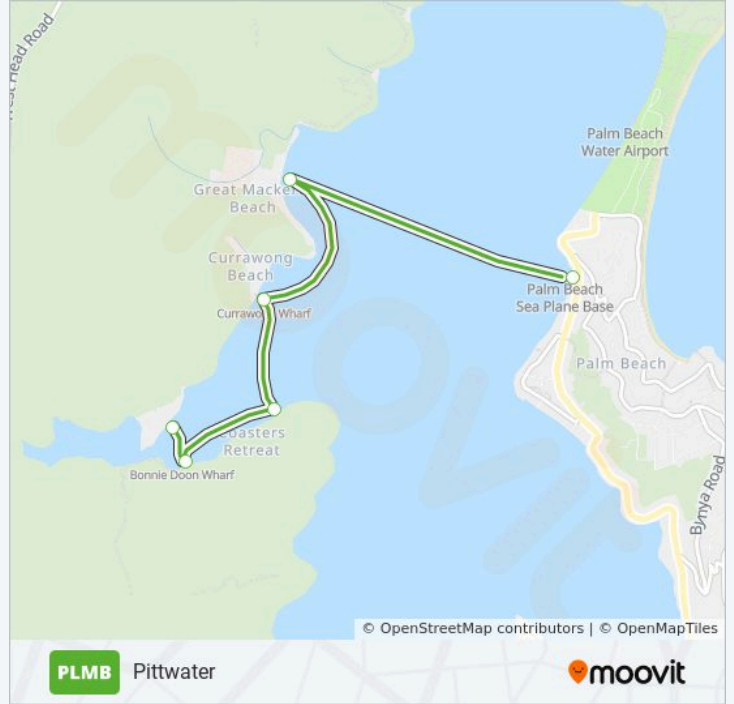

PLMB ferry time schedules and route maps are available in an offline PDF at moovitapp.com. Use the Moovit App to see live bus times, train schedule or subway schedule, and step-by-step directions for all public transit in Sydney.

© 2024 Moovit - All Rights Reserved