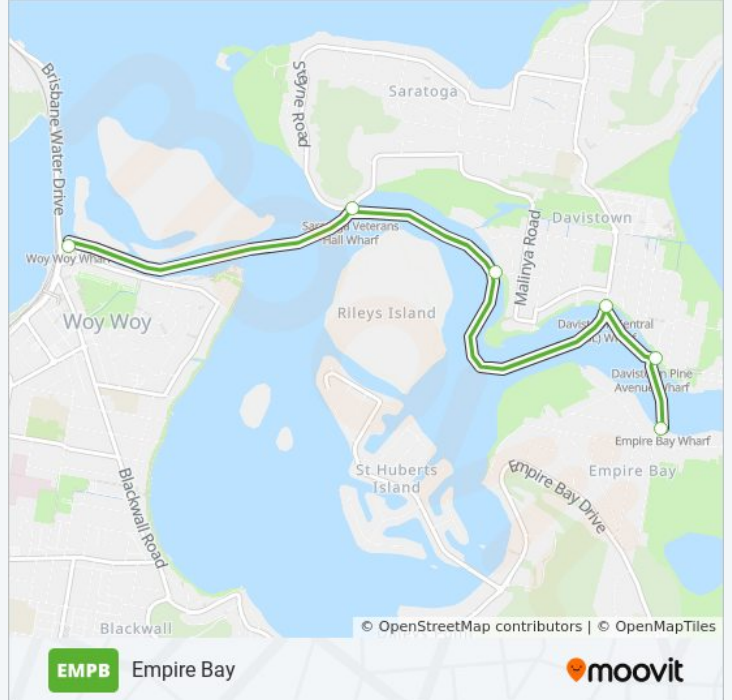

Use the Moovit App to find the closest EMPB ferry station near you and find out when is the next EMPB ferry arriving.

Direction: Davistown

4 stops

[VIEW LINE SCHEDULE](#)

Woy Woy Wharf

Saratoga Veterans Hall Wharf

EMPB ferry Info**Direction:** Davistown**Stops:** 4**Trip Duration:** 25 min**Line Summary:**

Direction: Empire Bay

6 stops

[VIEW LINE SCHEDULE](#)

Woy Woy Wharf

Saratoga Veterans Hall Wharf

Davistown, Lintern St Wharf

Davistown, Central RSL Wharf

Davistown, Pine Av Wharf

Empire Bay Wharf

EMPB ferry Time Schedule

Empire Bay Route Timetable:

Sunday	09:30 - 16:45
Monday	07:45 - 13:50
Tuesday	07:45 - 13:50
Wednesday	07:45 - 13:50
Thursday	07:45 - 13:50
Friday	07:45 - 13:50
Saturday	09:30 - 16:45

EMPB ferry Info

Direction: Empire Bay

Stops: 6

Trip Duration: 30 min

Line Summary:

Direction: Woy Woy

6 stops

[VIEW LINE SCHEDULE](#)