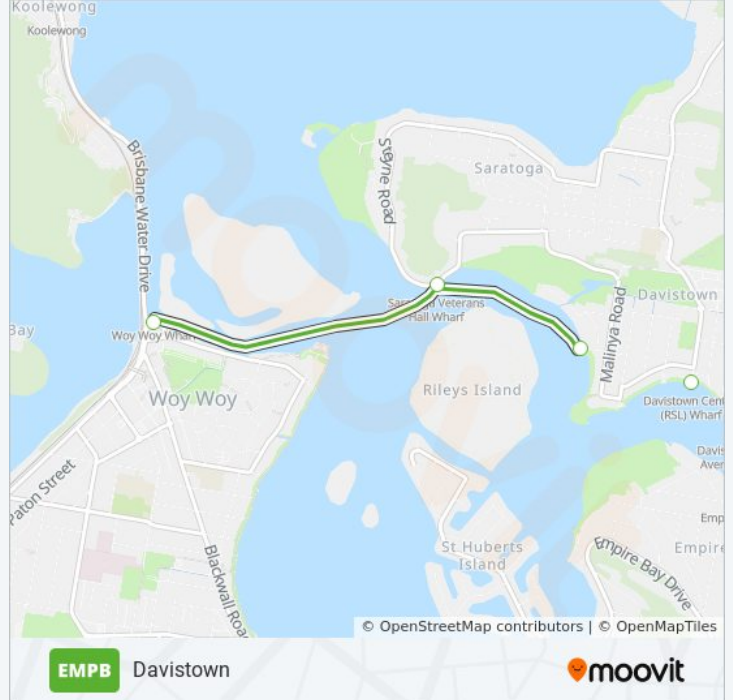

Use the Moovit App to find the closest EMPB ferry station near you and find out when is the next EMPB ferry arriving.

Direction: Davistown

4 stops

[VIEW LINE SCHEDULE](#)

Woy Woy Wharf

Saratoga Veterans Hall Wharf

EMPB ferry Info**Direction:** Davistown**Stops:** 4**Trip Duration:** 25 min**Line Summary:**

Direction: Empire Bay

6 stops

[VIEW LINE SCHEDULE](#)

Woy Woy Wharf

Saratoga Veterans Hall Wharf

Davistown, Lintern St Wharf

Davistown, Central RSL Wharf

Davistown, Pine Av Wharf

Empire Bay Wharf

EMPB ferry Time Schedule

Empire Bay Route Timetable:

Sunday	09:30 - 16:45
Monday	07:45 - 13:50
Tuesday	07:45 - 13:50
Wednesday	07:45 - 13:50
Thursday	07:45 - 13:50
Friday	07:45 - 13:50
Saturday	09:30 - 16:45

EMPB ferry Info

Direction: Empire Bay

Stops: 6

Trip Duration: 30 min

Line Summary:

Direction: Woy Woy

6 stops

[VIEW LINE SCHEDULE](#)