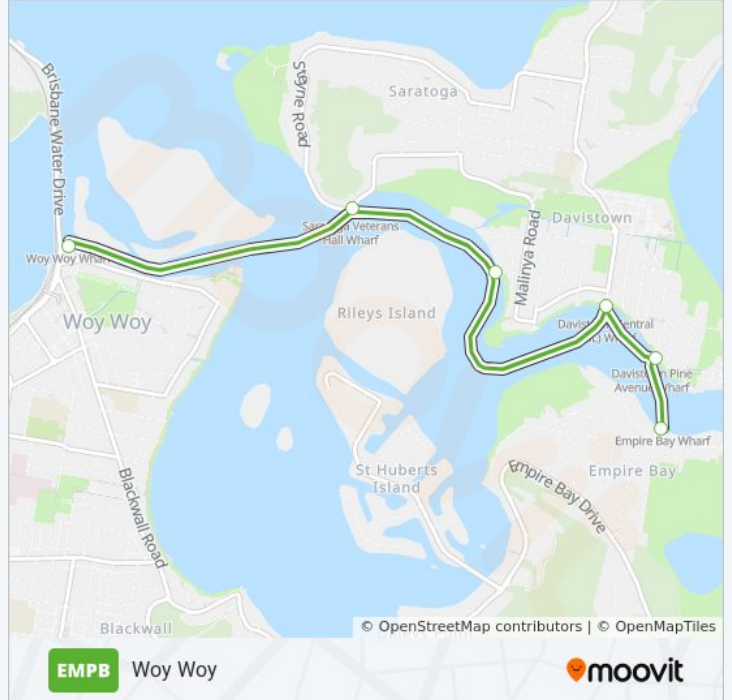

EMPB ferry time schedules and route maps are available in an offline PDF at moovitapp.com. Use the Moovit App to see live bus times, train schedule or subway schedule, and step-by-step directions for all public transit in Sydney.

© 2024 Moovit - All Rights Reserved