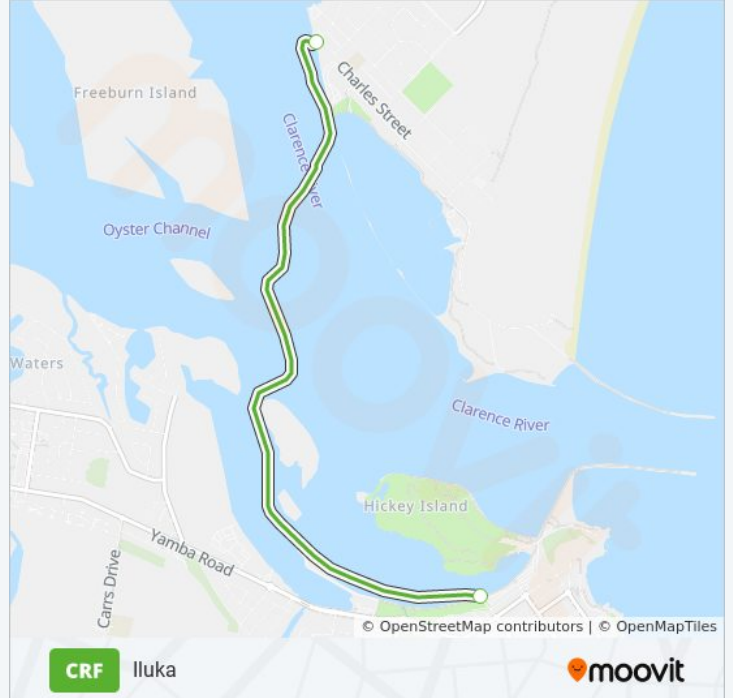

CRF

Iluka

Get The App

The CRF ferry line (Iluka) has 2 routes. For regular weekdays, their operation hours are:

(1) Iluka: 09:30 - 16:45(2) Yamba: 08:45 - 16:00

Use the Moovit App to find the closest CRF ferry station near you and find out when is the next CRF ferry arriving.

Direction: Iluka

2 stops

[VIEW LINE SCHEDULE](#)

Yamba Wharf

Iluka Wharf

CRF ferry Time Schedule

Iluka Route Timetable:

Sunday	09:30 - 16:45
Monday	09:30 - 16:45
Tuesday	09:30 - 16:45
Wednesday	09:30 - 16:45
Thursday	09:30 - 16:45
Friday	09:30 - 16:45
Saturday	09:30 - 16:45

CRF ferry Info**Direction:** Iluka**Stops:** 2**Trip Duration:** 30 min**Line Summary:**

Direction: Yamba

2 stops

[VIEW LINE SCHEDULE](#)

Iluka Wharf

Yamba Wharf

CRF ferry Time Schedule

Yamba Route Timetable: