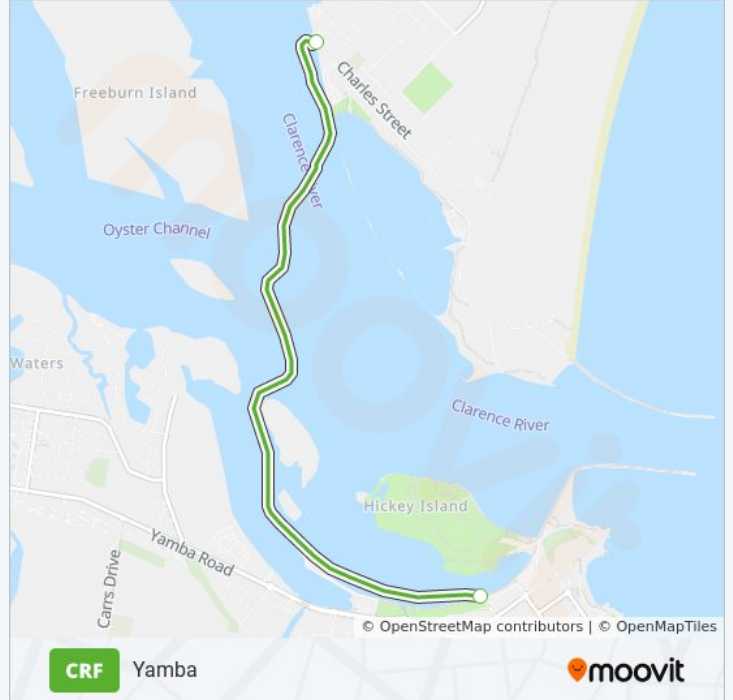

CRF ferry time schedules and route maps are available in an offline PDF at moovitapp.com. Use the [Moovit App](#) to see live bus times, train schedule or subway schedule, and step-by-step directions for all public transit in Sydney.

[About Moovit](#) • [MaaS Solutions](#) • [Supported Countries](#) • [Mooviter Community](#)

© 2024 Moovit - All Rights Reserved

Check Live Arrival Times