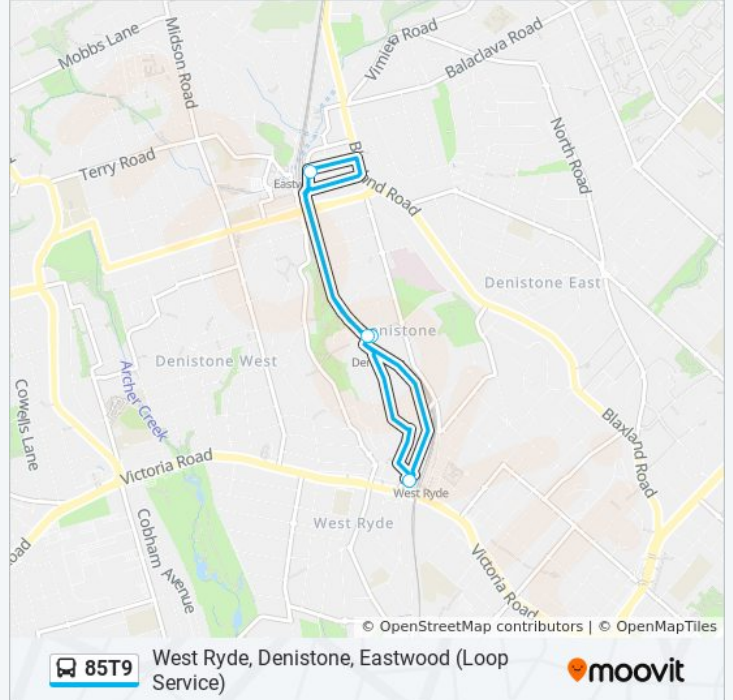

85T9

West Ryde, Denistone, Eastwood (Loop Service)

Get The App

The 85T9 bus line West Ryde, Denistone, Eastwood (Loop Service) has one route. For regular weekdays, their operation hours are:

(1) West Ryde: 22:00 - 23:44

Use the Moovit App to find the closest 85T9 bus station near you and find out when is the next 85T9 bus arriving.

Direction: West Ryde

5 stops

[VIEW LINE SCHEDULE](#)

West Ryde Station, Stand A

Denistone Station, Gordon Cres

Eastwood Station, Ethel St, Stand E

East Pde opp Denistone Station

West Ryde Station, Stand A

85T9 bus Time Schedule

West Ryde Route Timetable:

Sunday	Not Operational
Monday	Not Operational
Tuesday	Not Operational
Wednesday	Not Operational
Thursday	22:00 - 23:44
Friday	00:00 - 00:31
Saturday	Not Operational

85T9 bus Info

Direction: West Ryde

Stops: 5

Trip Duration: 12 min

Line Summary:

85T9 bus time schedules and route maps are available in an offline PDF at moovitapp.com. Use the [Moovit App](#) to see live bus times, train schedule or subway schedule, and step-by-step directions for all public transit in Sydney.