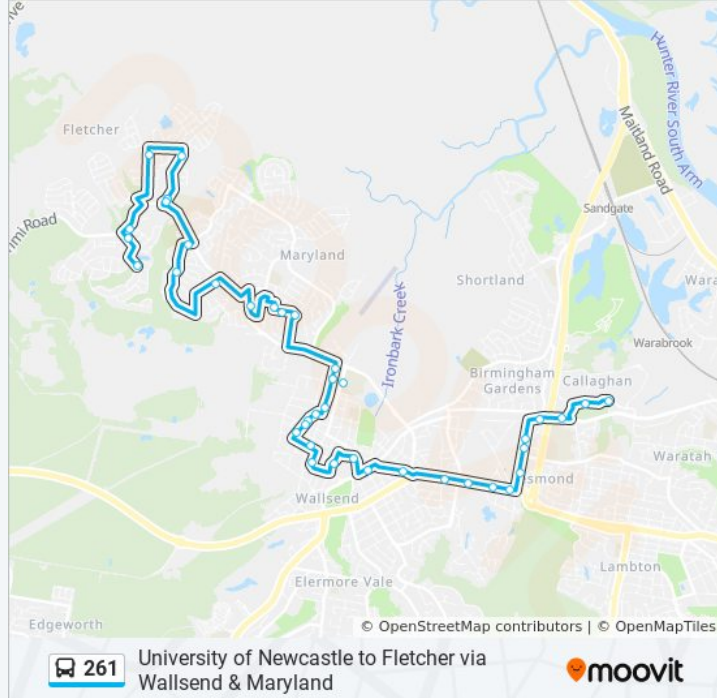

Wyndrow Pde before Seaton St

Seaton St before Sandycroft St

Tillegra St opp Dewitt Cl

Bottlebrush Bvd at Sandalwood Ave

Churnwood Dr before Cottonwood Ch

Fletcher Village Shopping Centre, Churnwood Dr

Awabakal Dr opp Bishop Tyrrell College

Bishop Tyrrell Anglican College, Awabakal Dr

Awabakal Dr opp Bishop Tyrrell College

Awabakal Dr at Bataba Dr

Kurraka Dr after Tibin Dr

Minmi Rd before Britannia Bvd

Britannia Bvd at Broome St

Waterside Dr after Kingfisher Dr

Direction: Newcastle University

41 stops

[VIEW LINE SCHEDULE](#)

Waterside Dr after Kingfisher Dr

Discovery Dr after Cockatoo St

Discovery Dr at Kingfisher Dr

Kingfisher Dr before Waterside Dr

Britannia Bvd before Minmi Rd

261 Info

Direction: Newcastle University

Stops: 41

Trip Duration: 37 min

Line Summary:

Bishop Tyrrell Anglican College, Awabakal Dr

Churnwood Dr opp Fletcher Village Shopping Centre

Churnwood Dr at Peppercorn Cres