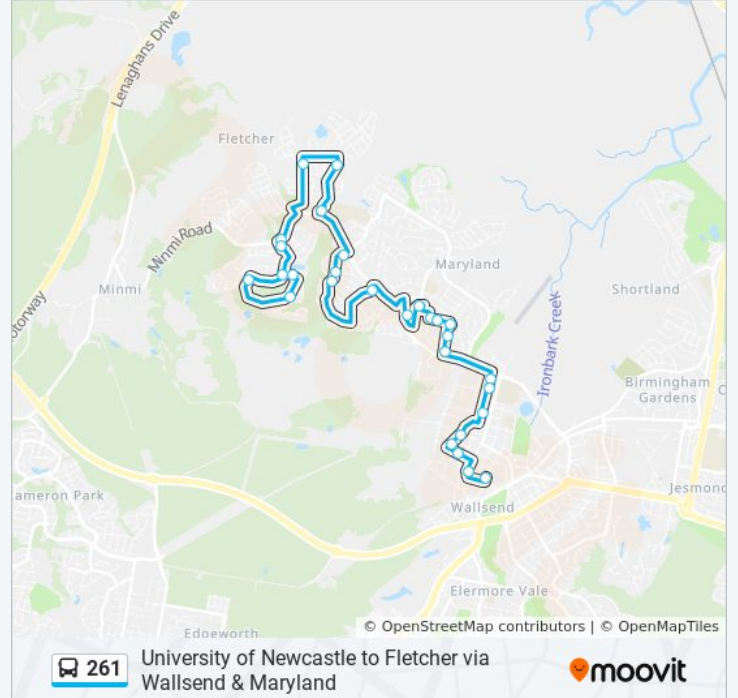

261 Info

Direction: Newcastle University

Stops: 41

Trip Duration: 37 min

Line Summary:

Bishop Tyrrell Anglican College, Awabakal Dr

Churnwood Dr opp Fletcher Village Shopping Centre

Churnwood Dr at Peppercorn Cres

261 Info

Direction: Stocklands Jesmond

Stops: 35

Trip Duration: 31 min

Line Summary:

Wallsend District Library, Bunn St

Tyrrell St at Council St

Cowper St after Nelson St

261 Info

Direction: Stocklands Wallsend

Stops: 28

Trip Duration: 25 min

Line Summary:

Wentworth St at Abel St

Wentworth St at Charlotte St

Hill St after Nelson St

Hill St before Neilson St

Neilson St after High St

Irrawang St before Kokera St

Wallsend District Library, Bunn St

261 time schedules and route maps are available in an offline PDF at moovitapp.com. Use the [Moovit App](#) to see live bus times, train schedule or subway schedule, and step-by-step directions for all public transit in Sydney.