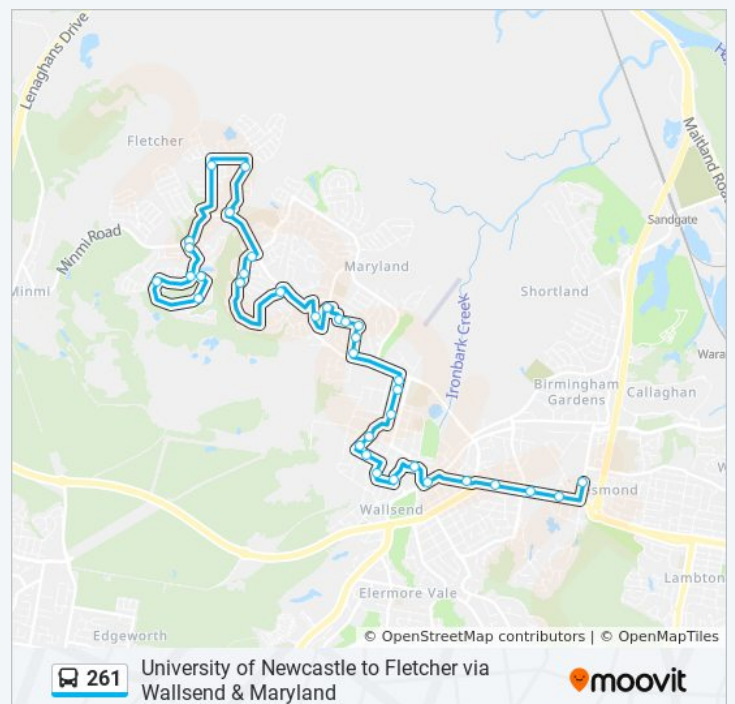

[VIEW LINE SCHEDULE](#)

- Waterside Dr after Kingfisher Dr
- Discovery Dr after Cockatoo St
- Discovery Dr at Kingfisher Dr
- Kingfisher Dr before Waterside Dr
- Britannia Bvd before Minmi Rd
- Minmi Rd opp Britannia Bvd
- Kurraka Dr before Mitti St
- Awabakal Dr opp Bataba Dr
- Bishop Tyrrell Anglican College, Awabakal Dr
- Churnwood Dr opp Fletcher Village Shopping Centre
- Churnwood Dr at Peppercorn Cres
- Churnwood Dr after Cottonwood Ch
- Bottlebrush Bvd at Minmi Rd
- Tillegra St after Dewitt Cl
- Berwick Cres before Boundary Rd
- Seaton St at Wyndrow Pde
- Wyndrow Pde after Seaton St
- Wyndrow Pde at McNaughton Ave
- Beauford Avenue Reserve, McNaughton Ave
- McNaughton Ave opp Seaton St
- Wentworth St at Richardson St
- Wentworth St at Abel St
- Wentworth St at Charlotte St
- Hill St after Nelson St
- Hill St before Neilson St
- Neilson St after High St
- Irrawang St before Kokera St

261 Time Schedule

Stocklands Jesmond Route Timetable:

Sunday	09:02 - 17:00
Monday	06:18 - 21:02
Tuesday	06:18 - 21:02
Wednesday	06:18 - 21:02
Thursday	06:18 - 21:02
Friday	06:18 - 21:02
Saturday	07:54 - 20:26

261 Info

Direction: Stocklands Jesmond

Stops: 35

Trip Duration: 31 min

Line Summary:

Wallsend District Library, Bunn St

Tyrrell St at Council St

Cowper St after Nelson St

Newcastle Rd at George St

Newcastle Rd after Longworth Ave

Newcastle Rd after Douglas St

Newcastle Rd opp Crest Rd

Stockland Jesmond, Blue Gum Rd

Direction: Stocklands Wallsend

28 stops

[VIEW LINE SCHEDULE](#)