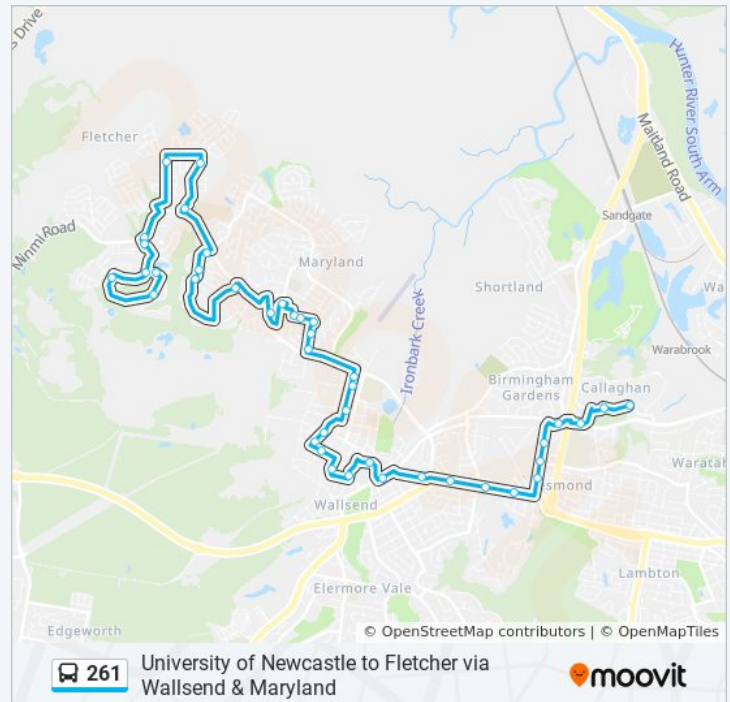

261 Info

Direction: Newcastle University

Stops: 41

Trip Duration: 37 min

Line Summary:

Bishop Tyrrell Anglican College, Awabakal Dr

Churnwood Dr opp Fletcher Village Shopping Centre

Churnwood Dr at Peppercorn Cres

Wallsend District Library, Bunn St

Tyrrell St at Council St

Cowper St after Nelson St

Newcastle Rd at George St

Newcastle Rd after Longworth Ave

Newcastle Rd after Douglas St

Newcastle Rd opp Crest Rd

Stockland Jesmond, Blue Gum Rd

Heaton Park, Blue Gum Rd

Blue Gum Rd before Goodwin St

University Dr after Blue Gum Rd

University of Newcastle Western Entrance,
University Dr

Mathematics Building, Ring Rd

Direction: Stocklands Jesmond

35 stops

[VIEW LINE SCHEDULE](#)

- Waterside Dr after Kingfisher Dr
- Discovery Dr after Cockatoo St
- Discovery Dr at Kingfisher Dr
- Kingfisher Dr before Waterside Dr
- Britannia Bvd before Minmi Rd
- Minmi Rd opp Britannia Bvd
- Kurraka Dr before Mitti St
- Awabakal Dr opp Bataba Dr
- Bishop Tyrrell Anglican College, Awabakal Dr
- Churnwood Dr opp Fletcher Village Shopping Centre
- Churnwood Dr at Peppercorn Cres
- Churnwood Dr after Cottonwood Ch
- Bottlebrush Bvd at Minmi Rd
- Tillegra St after Dewitt Cl
- Berwick Cres before Boundary Rd
- Seaton St at Wyndrow Pde
- Wyndrow Pde after Seaton St
- Wyndrow Pde at McNaughton Ave
- Beauford Avenue Reserve, McNaughton Ave
- McNaughton Ave opp Seaton St
- Wentworth St at Richardson St
- Wentworth St at Abel St
- Wentworth St at Charlotte St
- Hill St after Nelson St
- Hill St before Neilson St
- Neilson St after High St
- Irrawang St before Kokera St