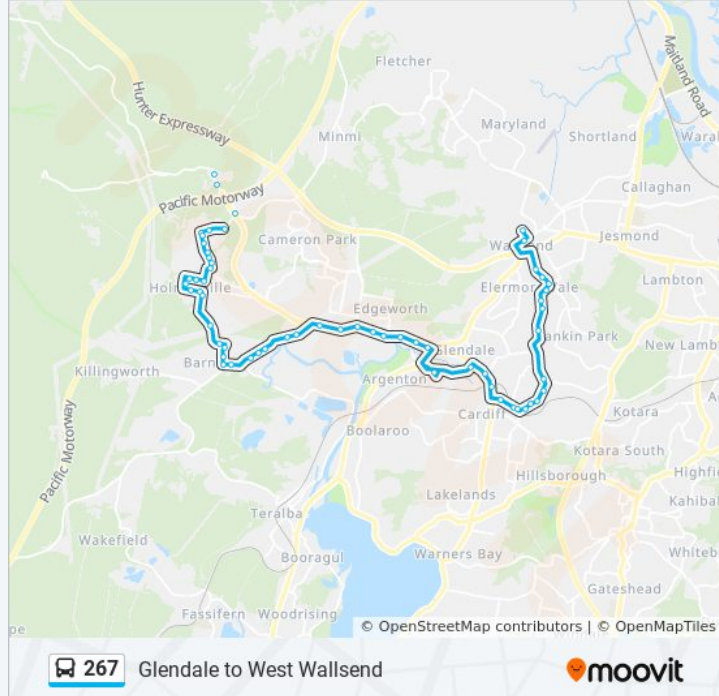

Mary St after Earl St

George St before Charlotte St

George St before Appletree Rd

Appletree Rd opp William St

Appletree Rd before Taylor Ave

Johnson Ave opp Taylor Memorial Reserve

Government Rd opp Taylor Memorial Reserve

Government Rd at Prince St

Northville Dr after Government Rd

Northville Dr after Highcross St

Northville Dr at Macquarie St

Northville Dr after Thomas St

Northville Dr after George St

New Heights Christian Church, Northville Dr

Northville Dr opp Hawkins Masonic Village

St Benedict's Primary School, Main Rd

Main Rd opp Charles St

Main Rd at Minmi Rd

St Main Rd at Thomas St

Main Rd at Fletcher St

Main Rd after Impala St

Main Rd opp Frederick St

Main Rd after Fairleigh St

Stockland Glendale, Stand B

Glendale Dr opp Scar Tree Way

Main Rd after Lowry St

Main Rd after Taylor St

Main Rd at Harrison St

Main Rd opp Cardiff Station

Main Rd after Wansbeck Valley Rd

Main Rd after Charles St

Main Rd at Alice St

Main Rd opp Curry St