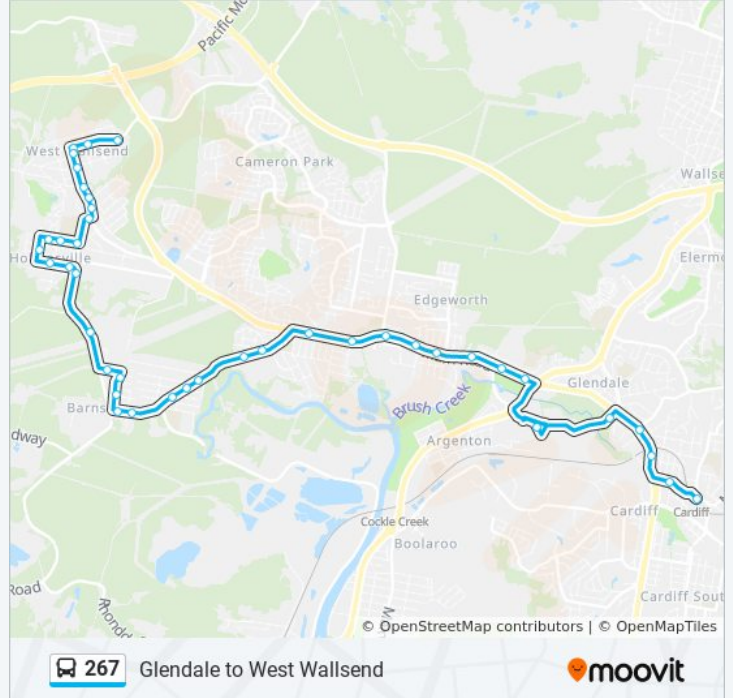

Main Rd at Fletcher St

Main Rd after Impala St

Main Rd opp Frederick St

Main Rd after Fairleigh St

Stockland Glendale, Stand B

Glendale Dr opp Scar Tree Way

Main Rd after Lowry St

Main Rd after Taylor St

Main Rd at Harrison St

Main Rd opp Cardiff Station

Direction: Glendale

50 stops

[VIEW LINE SCHEDULE](#)

George Booth Dr at First St

Fifth St at George Booth Dr

Carrington St at Robertson St

Carrington St at Hyndes St

Carrington St at Withers St

Withers St before Brown St

Withers St at Wallace St

Withers St opp Powell St

Withers St at Edden St

267 Time Schedule

Glendale Route Timetable: