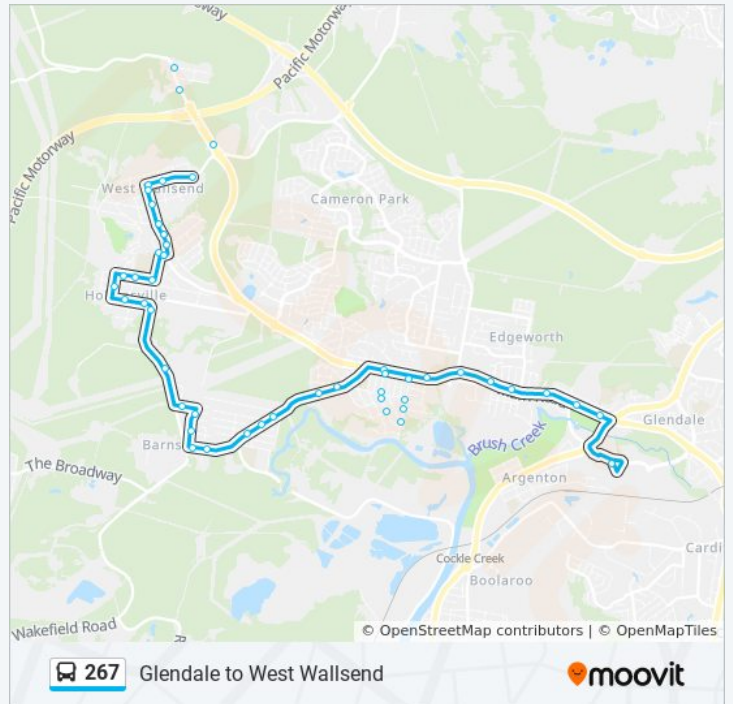

Main Rd at Harrison St

Main Rd opp Cardiff Station

Direction: Glendale

50 stops

[VIEW LINE SCHEDULE](#)

George Booth Dr at First St

Fifth St at George Booth Dr

Carrington St at Robertson St

Carrington St at Hyndes St

Carrington St at Withers St

Withers St before Brown St

Withers St at Wallace St

Withers St opp Powell St

Withers St at Edden St

267 Time Schedule

Glendale Route Timetable:

Sunday	09:08 - 18:19
Monday	15:20
Tuesday	15:20
Wednesday	15:20
Thursday	15:20
Friday	15:20
Saturday	07:51 - 17:21

267 Info

Direction: Glendale

Stops: 50

Trip Duration: 23 min
Line Summary:

Withers St at Fegan St

Appletree Rd after Withers St

Renwick St after Appletree Rd

Withers St at Edden St

Withers St at Fegan St

Appletree Rd after Withers St

Elizabeth St at Appletree Rd

Elizabeth St at Charlotte St

Elizabeth St opp Buni St