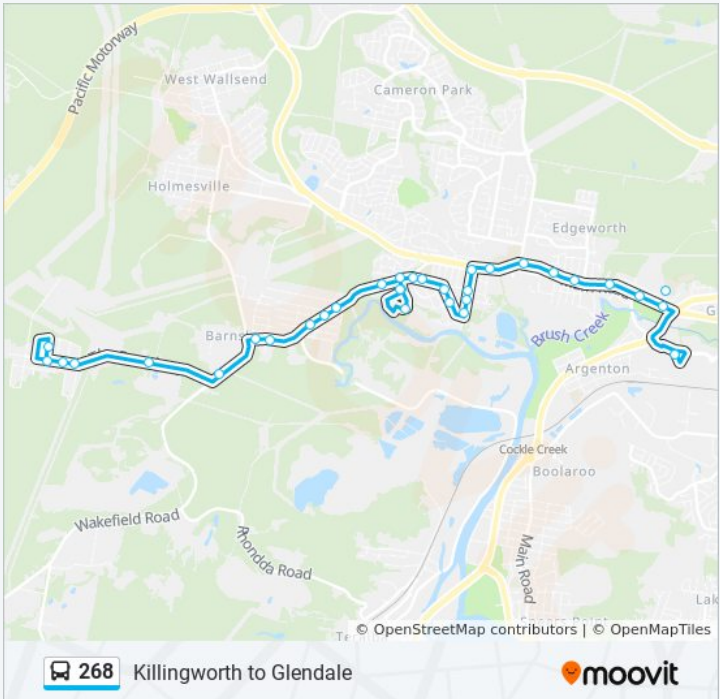

Killingworth to Glendale

Get The App

The 268 line (Killingworth to Glendale) has 2 routes. For regular weekdays, their operation hours are:
 (1) Glendale: 07:12 - 13:54(2) Killingworth: 09:14 - 18:34
 Use the Moovit App to find the closest 268 station near you and find out when is the next 268 arriving.

Direction: Glendale
 33 stops
[VIEW LINE SCHEDULE](#)

- The Broadway opp Brooks St
- Brooks Rd after Killingworth Rd
- The Broadway before Throckmorton St
- The Broadway before The Trongate
- The Broadway opp West Wallsend Colliery
- Wakefield Rd after The Broadway
- Northville Dr after Government Rd
- Northville Dr after Highcross St
- Northville Dr at Macquarie St
- Northville Dr after Thomas St
- Northville Dr after George St
- New Heights Christian Church, Northville Dr
- Hawkins Masonic Village
- Hawkins Masonic Village - Grevillia House
- Hawkins Masonic Village
- Northville Dr opp Hawkins Masonic Village
- Crest Ave opp Aroona St
- Edgeworth Heights Public School, Crest Ave
- Suttor St after Windsor St
- Suttor St opp Penrose St
- Garth St after Suttor St
- Garth St opp Velinda St

268 Time Schedule
 Glendale Route Timetable:

Sunday	08:25 - 15:29
Monday	07:12 - 13:54
Tuesday	07:12 - 13:54
Wednesday	07:12 - 13:54
Thursday	07:12 - 13:54
Friday	07:12 - 13:54
Saturday	08:25 - 11:14

268 Info
Direction: Glendale
Stops: 33
Trip Duration: 27 min
Line Summary:

268 Time Schedule

Killingworth Route Timetable:

Sunday	11:57 - 16:01
Monday	09:14 - 18:34
Tuesday	09:14 - 18:34
Wednesday	09:14 - 18:34
Thursday	09:14 - 18:34
Friday	09:14 - 18:34
Saturday	11:47 - 15:53