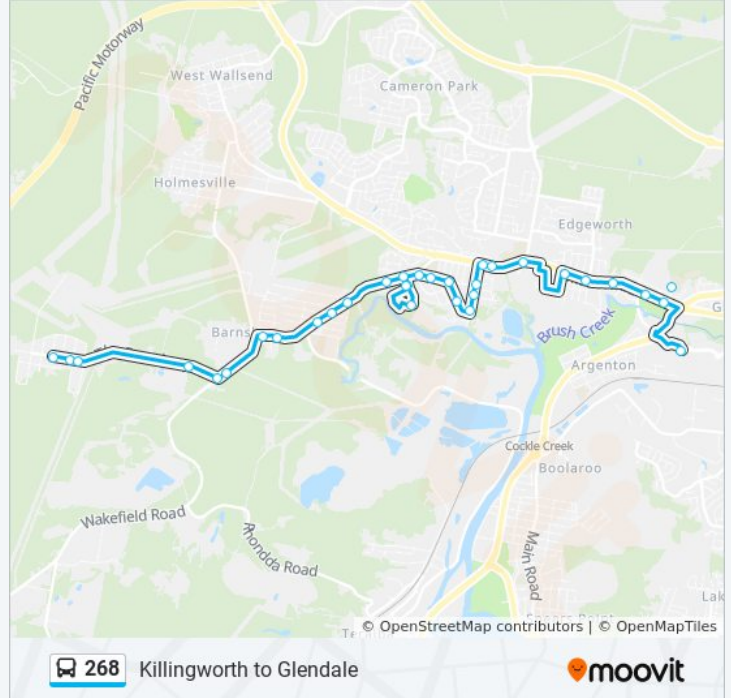

Hawkins Masonic Village - Grevillia House

Hawkins Masonic Village

Hawkins Masonic Village, Northville Dr

Northville Dr opp New Heights Christian Church

Northville Dr opp Carinda Ave

Northville Dr at Thomas St

Northville Dr after Macquarie St

Northville Dr opp Highcross St

Northville Dr opp Government Rd

Wakefield Rd opp The Broadway

The Broadway at Wakefield Rd

West Wallsend Colliery, The Broadway

The Broadway after The Trongate

The Broadway after Throckmorton St

The Broadway opp Brooks St

268 time schedules and route maps are available in an offline PDF at moovitapp.com. Use the [Moovit App](#) to see live bus times, train schedule or subway schedule, and step-by-step directions for all public transit in Sydney.

[About Moovit](#) • [MaaS Solutions](#) • [Supported Countries](#) • [Mooviter Community](#)

© 2024 Moovit - All Rights Reserved

Check Live Arrival Times