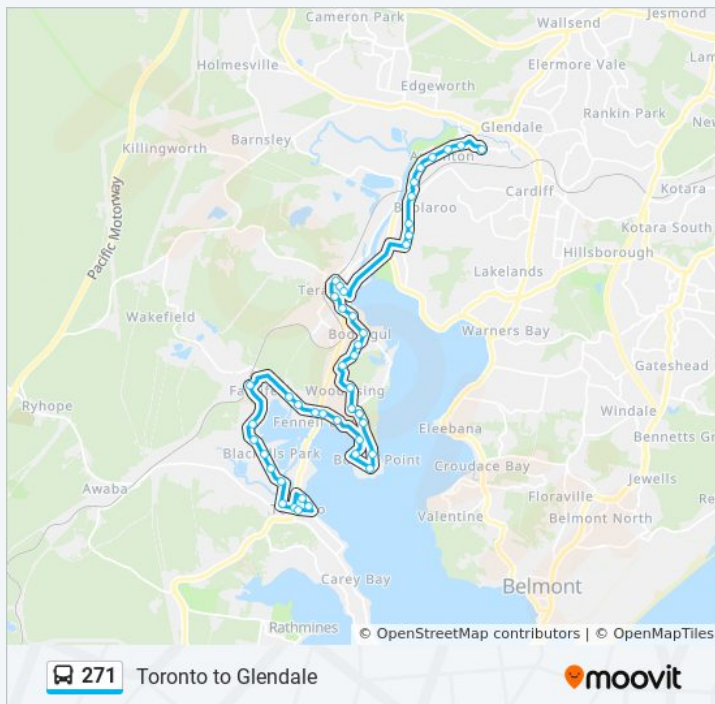

Macquarie Rd at Brougham Ave

Macquarie Rd opp Brighton St

Fassifern Station, Tucker Cl

Fassifern Rd after Reynolds St

South Pde at Fassifern Rd

South Pde opp Faucett St

Railway Pde opp Adam St

Railway Pde at Lake St

## 271 Info

**Direction:** Toronto

**Stops:** 44

**Trip Duration:** 42 min

**Line Summary:**

Cook St before The Boulevarde

Cary St at The Boulevarde

Victory Pde after Cary St