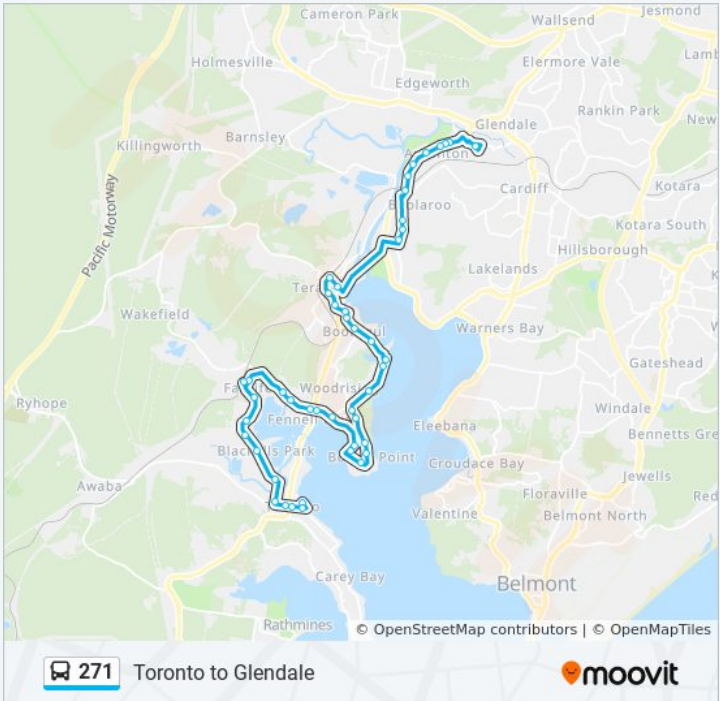

# Toronto to Glendale

Get The App

The 271 line (Toronto to Glendale) has 2 routes. For regular weekdays, their operation hours are:  
 (1) Glendale: 06:39 - 18:40(2) Toronto: 07:30 - 18:32  
 Use the Moovit App to find the closest 271 station near you and find out when is the next 271 arriving.

**Direction: Glendale**  
 45 stops  
[VIEW LINE SCHEDULE](#)

- Old Toronto Station, Victory Pde
- The Boulevarde at Pemell St
- The Boulevarde before Cary St
- Cook St after The Boulevarde
- Railway Pde opp Lake St
- South Pde after Faucett St
- Fassifern Rd at South Pde
- Fassifern Rd at Reynolds St
- Fassifern Rd opp Dora St
- Fassifern Station, Tucker Cl
- Macquarie Rd at Brighton St
- Macquarie Rd opp Brougham Ave
- Macquarie Rd before Main Rd
- Fennell Bay Public School, Bay Rd
- Bolton Point Park, Bay Rd
- Westlakes Community Church, Bay Rd
- Bay Rd at Lochend Pl
- Middle Point Rd opp Macquarie St
- The Ridgeway at Glen Mitchell St
- The Ridgeway before Bulkirra Pl
- The Ridgeway at Koiyong Pl
- The Ridgeway before Quigley Rd

**271 Info**  
**Direction:** Glendale  
**Stops:** 45  
**Trip Duration:** 44 min  
**Line Summary:**

Enterprise Way at Willai St

Enterprise Way at Southern Cross Dr

Hayden Brook Rd after Vim Cl

Hayden Brook Rd after Merriwa St