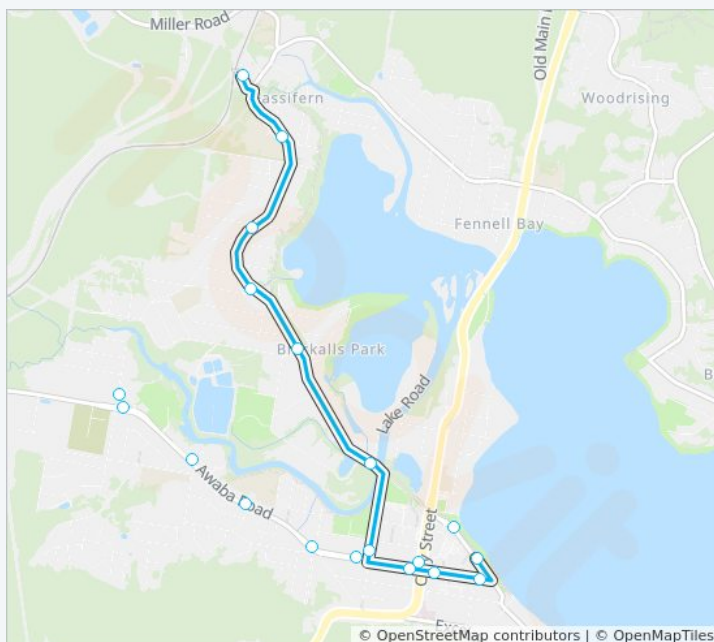

Fassifern Station

Get The App

The 273 line (Fassifern Station) has 2 routes. For regular weekdays, their operation hours are:
 (1) Fassifern Station: 04:46 - 21:55(2) Toronto: 05:17 - 22:04
 Use the Moovit App to find the closest 273 station near you and find out when is the next 273 arriving.

Direction: Fassifern Station
 18 stops
[VIEW LINE SCHEDULE](#)

- High St after Sunderland St
- Awaba Rd after High St
- Awaba Rd at Wooddale St
- Toronto High School, Awaba Rd
- Awaba Rd opp Milford St
- The Boulevard before Cook St
- Cary St at The Boulevard
- Victory Pde after Cary St
- Old Toronto Station, Victory Pde
- The Boulevard at Pemell St
- The Boulevard before Cary St
- Cook St after The Boulevard
- Railway Pde opp Lake St
- South Pde after Faucett St
- Fassifern Rd at South Pde
- Fassifern Rd at Reynolds St
- Fassifern Rd opp Dora St
- Fassifern Station, Tucker Cl

273 Info

Direction: Fassifern Station
Stops: 18
Trip Duration: 9 min
Line Summary:

Direction: Toronto

11 stops

[VIEW LINE SCHEDULE](#)

Fassifern Station, Tucker Cl
Fassifern Rd after Reynolds St
South Pde at Fassifern Rd
South Pde opp Faucett St
Railway Pde opp Adam St
Railway Pde at Lake St
Cook St before The Boulevard
Cary St at The Boulevard
Victory Pde after Cary St
Old Toronto Station, Victory Pde
The Boulevard before Cary St

273 Time Schedule

Toronto Route Timetable:

Sunday	00:17 - 21:04
Monday	05:17 - 22:04
Tuesday	05:17 - 22:04
Wednesday	05:17 - 22:04
Thursday	05:17 - 22:04
Friday	05:17 - 23:35
Saturday	00:19 - 22:47

273 Info