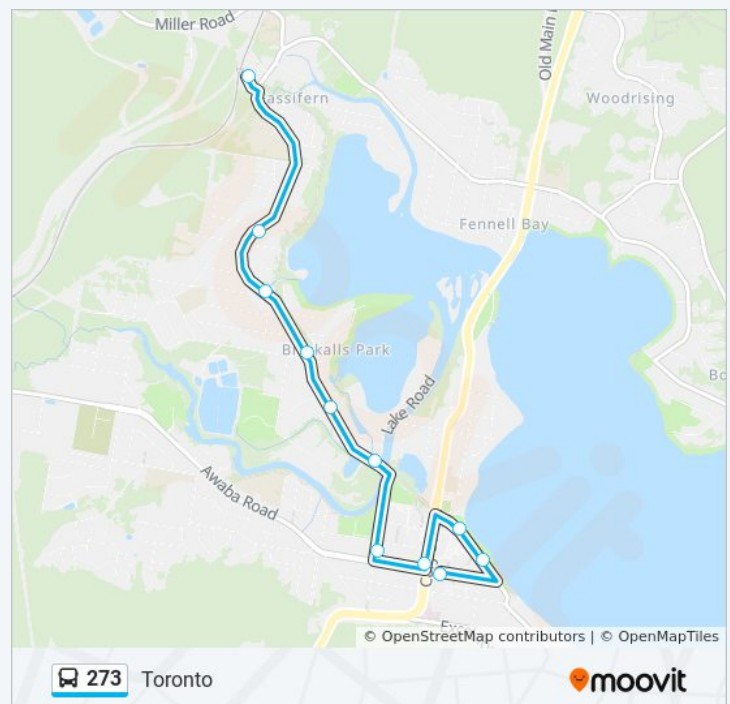

Direction: Toronto

11 stops

[VIEW LINE SCHEDULE](#)

Fassifern Station, Tucker Cl
Fassifern Rd after Reynolds St
South Pde at Fassifern Rd
South Pde opp Faucett St
Railway Pde opp Adam St
Railway Pde at Lake St
Cook St before The Boulevard
Cary St at The Boulevard
Victory Pde after Cary St
Old Toronto Station, Victory Pde
The Boulevard before Cary St

273 Time Schedule

Toronto Route Timetable:

Sunday	00:17 - 21:04
Monday	05:17 - 22:04
Tuesday	05:17 - 22:04
Wednesday	05:17 - 22:04
Thursday	05:17 - 22:04
Friday	05:17 - 23:35
Saturday	00:19 - 22:47

273 Info

Direction: Toronto

Stops: 11

Trip Duration: 11 min

Line Summary:

273 time schedules and route maps are available in an offline PDF at moovitapp.com. Use the [Moovit App](#) to see live bus times, train schedule or subway schedule, and step-by-step directions for all public transit in Sydney.

[About Moovit](#) • [MaaS Solutions](#) • [Supported Countries](#) • [Mooviter Community](#)

© 2024 Moovit - All Rights Reserved

Check Live Arrival Times