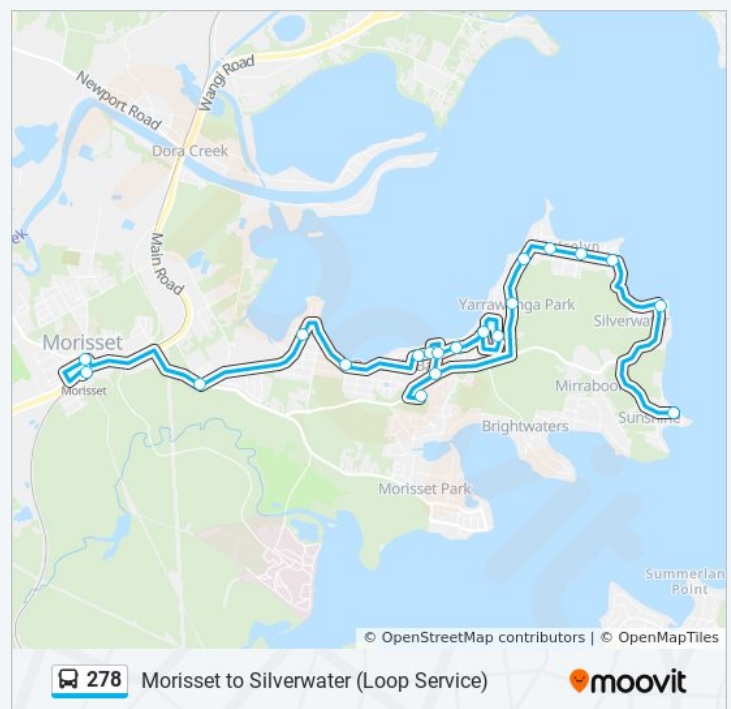

21 stops

[VIEW LINE SCHEDULE](#)

- Morrisset Station, Stand A
- Morrisset Square, Yambo St
- Bay Village, Fishery Point Rd
- Station St after Marconi Rd
- Station St before Princes St
- Grand Pde opp Amos St
- Morris Cres opp Nevada Cl
- Morris Cres at Kane Rd
- Waikiki Rd at Aloha Cl
- Waikki Rd after Marina Rd
- Waikiki Rd opp Pims Cl
- Mather Dr at Waikiki Rd
- Mather Dr at Fishery Point Rd
- Bonnells Bay Shopping Cntr, Fishery Point Rd
- Yarrowonga Park Rd before Murraba St
- Yarrowonga Park Rd opp Lake Rd
- 67 Bay St
- Bay St at Helena St
- Bay St at Centour St
- Silverwater Rd opp Beach Rd
- Sunshine Pde opp Cessnock Rd

Sunshine Route Timetable:

Sunday	08:14 - 16:19
Monday	08:51 - 14:09
Tuesday	08:51 - 14:09
Wednesday	08:51 - 14:09
Thursday	08:51 - 14:09
Friday	08:51 - 14:09
Saturday	08:14 - 18:19

278 Info

Direction: Sunshine

Stops: 21

Trip Duration: 34 min

Line Summary:

278 time schedules and route maps are available in an offline PDF at moovitapp.com. Use the [Moovit App](#) to see live bus times, train schedule or subway schedule, and step-by-step directions for all public transit in Sydney.

[About Moovit](#) • [MaaS Solutions](#) • [Supported Countries](#) • [Mooviter Community](#)

© 2024 Moovit - All Rights Reserved

Check Live Arrival Times