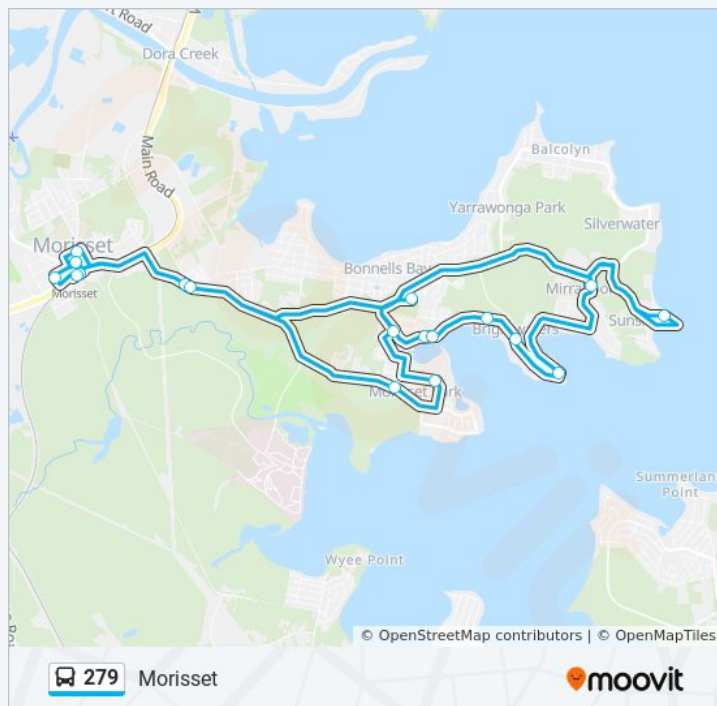

Bay Village, Fishery Point Rd

Morriset Park Rd at Chifley Rd

Lakeview Rd at Macquarie Rd

Grant St at Baldwin Bvd

Bonnells Bay Shopping Cntr, Fishery Point Rd

Rhodes Pde at Asquith Ave

Pillapai Rd at Kallaroo Rd (Hail & Ride)

Bulgonia Rd opp Brightwaters Christian College

Bulgonia Rd at Hall St

Dandaraga Rd after Buttaba Rd

Hillcrest Rd after Mirrabooka Rd

Sunshine Pde opp Cessnock Rd

Fishery Point Rd opp Bay Village

Newcastle St opp Morisset High School

Morriset Square, Yambo St

Morriset Station, Stand C

Friday

05:29 - 19:57

Saturday

Not Operational

279 Info

Direction: Morisset via Sunshine

Stops: 19

Trip Duration: 40 min

Line Summary:

279 time schedules and route maps are available in an offline PDF at moovitapp.com. Use the [Moovit App](#) to see live bus times, train schedule or subway schedule, and step-by-step directions for all public transit in Sydney.

[About Moovit](#) • [MaaS Solutions](#) • [Supported Countries](#) • [Mooviter Community](#)

© 2024 Moovit - All Rights Reserved

Check Live Arrival Times