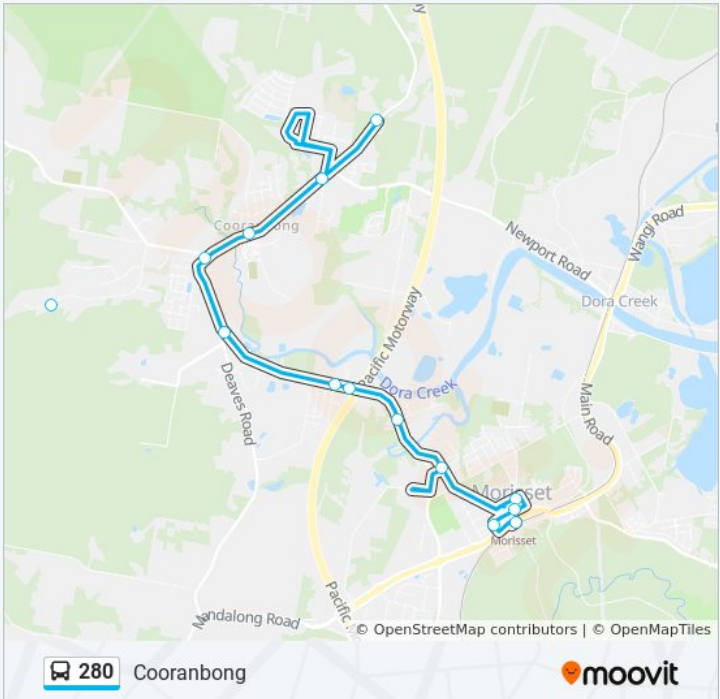

Cooranbong

Get The App

The 280 line (Cooranbong) has 2 routes. For regular weekdays, their operation hours are:
 (1) Cooranbong: 07:37 - 20:20(2) Morisset: 06:02 - 19:43
 Use the Moovit App to find the closest 280 station near you and find out when is the next 280 arriving.

Direction: Cooranbong
 14 stops
[VIEW LINE SCHEDULE](#)

- Morisset Station, Stand A
- St John Vlanney Primary School, Doyalson St
- Morisset Square, Yambo St
- Newcastle St opp Morisset High School
- Stockton St at Goodwins Rd
- Freemans Dr opp Beauty Point Rd
- Freemans Dr opp Victory St
- Freemans Dr at Red Hill St
- Freemans Dr at Deaves Rd
- Freemans Dr at Martinsville Rd
- Matthews Valley Rd at Sylvester Rd
- Freemans Dr opp Avondale Retirement Village
- Freemans Dr before Avondale Rd
- Freemans Dr opp 760

280 Time Schedule
 Cooranbong Route Timetable:

Sunday	09:02 - 18:59
Monday	07:37 - 20:20
Tuesday	07:37 - 20:20
Wednesday	07:37 - 20:20
Thursday	07:37 - 20:20
Friday	07:37 - 20:20
Saturday	09:00 - 19:00

280 Info
Direction: Cooranbong
Stops: 14
Trip Duration: 23 min
Line Summary:

Direction: Morisset

13 stops

[VIEW LINE SCHEDULE](#)

760 Freemans Dr
Freemans Dr after Avondale Rd
Avondale Retirement Village, Freemans Dr
Freemans Dr opp Martinsville Rd
410 Freemans Dr
Freemans Dr opp Red Hill St
Freemans Dr after Victory St
Freemans Dr at Beauty Point Rd
Lake Macquarie Village Caravan Park, Stockton St
Gateway Bvd at Alliance Ave
St John Vlanney Primary School, Doyalson St
Morisset Square, Yambo St
Morisset Station, Stand C