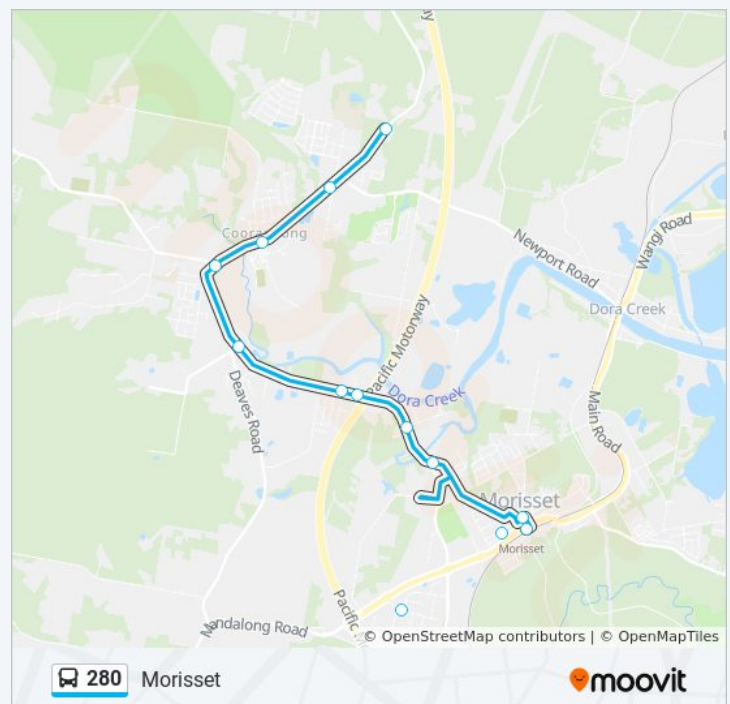

Direction: Morisset

13 stops

[VIEW LINE SCHEDULE](#)

760 Freemans Dr
Freemans Dr after Avondale Rd
Avondale Retirement Village, Freemans Dr
Freemans Dr opp Martinsville Rd
410 Freemans Dr
Freemans Dr opp Red Hill St
Freemans Dr after Victory St
Freemans Dr at Beauty Point Rd
Lake Macquarie Village Caravan Park, Stockton St
Gateway Bvd at Alliance Ave
St John Vlanney Primary School, Doyalson St
Morisset Square, Yambo St
Morisset Station, Stand C

280 Time Schedule

Morisset Route Timetable:

Sunday	07:53 - 18:00
Monday	06:02 - 19:43
Tuesday	06:02 - 19:43
Wednesday	06:02 - 19:43
Thursday	06:02 - 19:43
Friday	06:02 - 19:43
Saturday	08:31 - 19:32

280 Info

Direction: Morisset

Stops: 13

Trip Duration: 21 min

Line Summary:

280 time schedules and route maps are available in an offline PDF at moovitapp.com. Use the [Moovit App](#) to see live bus times, train schedule or subway schedule, and step-by-step directions for all public transit in Sydney.

[About Moovit](#) • [MaaS Solutions](#) • [Supported Countries](#) • [Mooviter Community](#)

© 2024 Moovit - All Rights Reserved

Check Live Arrival Times