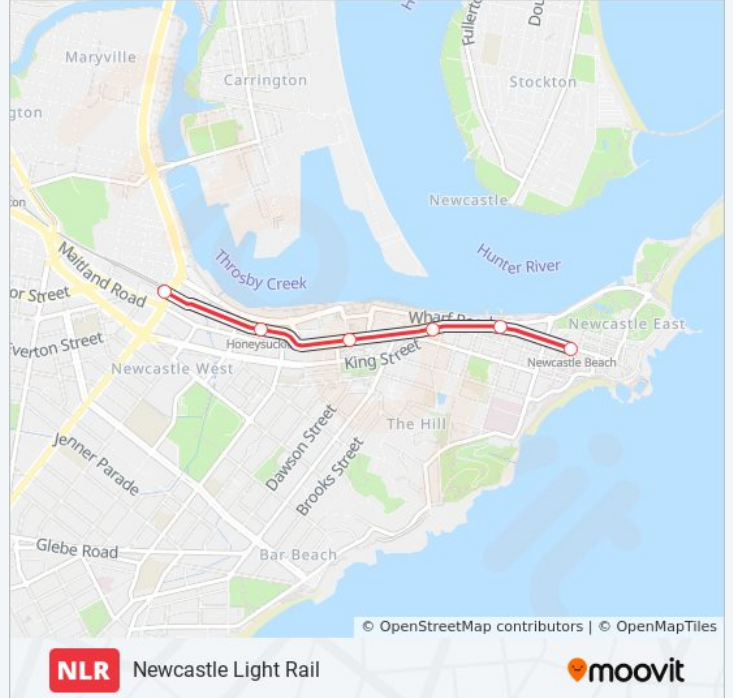

Use the Moovit App to find the closest NLR light rail station near you and find out when is the next NLR light rail arriving.

Direction: Newcastle Beach

6 stops

[VIEW LINE SCHEDULE](#)

Newcastle Interchange Light Rail

Honeysuckle Light Rail

Civic Light Rail

Crown Street Light Rail

Queens Wharf Light Rail

Newcastle Beach Light Rail

NLR light rail Time Schedule

Newcastle Beach Route Timetable:

Sunday	00:00 - 23:45
Monday	00:00 - 23:45
Tuesday	00:00 - 23:45
Wednesday	00:00 - 23:45
Thursday	00:00 - 23:45
Friday	00:00 - 23:45
Saturday	00:00 - 23:45

NLR light rail Info**Direction:** Newcastle Beach**Stops:** 6**Trip Duration:** 12 min**Line Summary:**

Direction: Newcastle Interchange

6 stops

[VIEW LINE SCHEDULE](#)

Newcastle Beach Light Rail

Queens Wharf Light Rail

Crown Street Light Rail

Civic Light Rail

Honeysuckle Light Rail

Newcastle Interchange Light Rail

NLR light rail Time Schedule

Newcastle Interchange Route Timetable:

Sunday	00:00 - 23:45
Monday	00:00 - 23:45
Tuesday	00:00 - 23:45
Wednesday	00:00 - 23:45
Thursday	00:00 - 23:45
Friday	00:00 - 23:45
Saturday	00:00 - 23:45