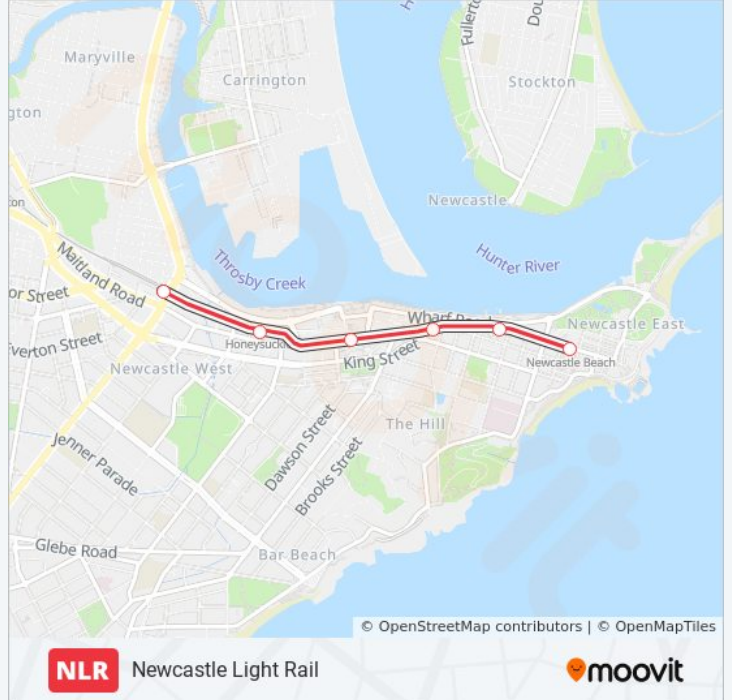

Use the Moovit App to find the closest NLR light rail station near you and find out when is the next NLR light rail arriving.

Direction: Newcastle Beach

6 stops

[VIEW LINE SCHEDULE](#)

Newcastle Interchange Light Rail

NLR light rail Info**Direction:** Newcastle Beach**Stops:** 6**Trip Duration:** 12 min**Line Summary:**

Direction: Newcastle Interchange

6 stops

[VIEW LINE SCHEDULE](#)

Newcastle Beach Light Rail

Queens Wharf Light Rail

Crown Street Light Rail

Civic Light Rail

Honeysuckle Light Rail

Newcastle Interchange Light Rail

NLR light rail Time Schedule

Newcastle Interchange Route Timetable:

Sunday	00:00 - 23:45
Monday	00:00 - 23:45
Tuesday	00:00 - 23:45
Wednesday	00:00 - 23:45
Thursday	00:00 - 23:45
Friday	00:00 - 23:45
Saturday	00:00 - 23:45

NLR light rail Info

Direction: Newcastle Interchange

Stops: 6

Trip Duration: 12 min

Line Summary:

NLR light rail time schedules and route maps are available in an offline PDF at moovitapp.com. Use the Moovit App to see live bus times, train schedule or subway schedule, and step-by-step directions for all public transit in Sydney.