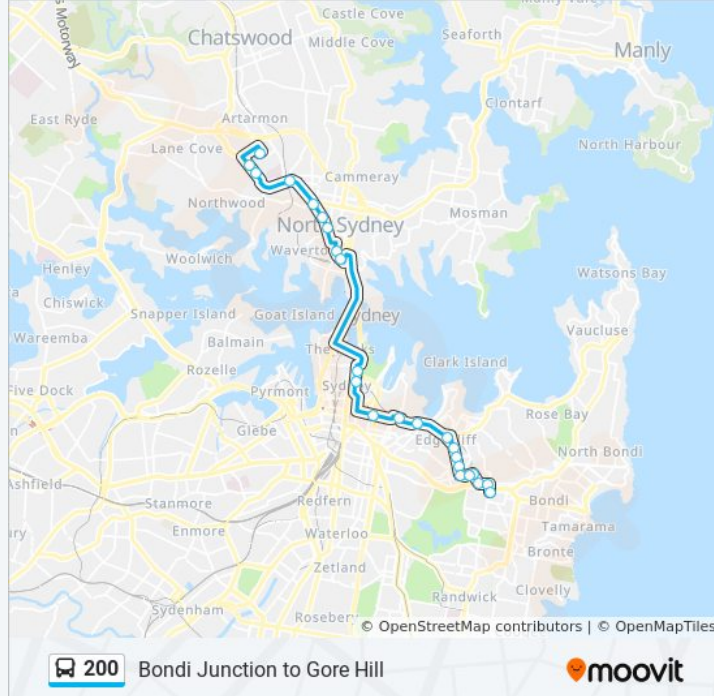

The 200 bus line (Bondi Junction to Gore Hill) has 2 routes. For regular weekdays, their operation hours are:

(1) Bondi Junction: 06:26 - 19:26 (2) Gore Hill: 06:20 - 18:45

Use the Moovit App to find the closest 200 bus station near you and find out when is the next 200 bus arriving.

Direction: Bondi Junction

24 stops

[VIEW LINE SCHEDULE](#)

- Campbell St before Reserve Rd
- Gore Hill Technology Park, Pacific Hwy
- TAFE St Leonards, Pacific Hwy
- St Leonards Station, Pacific Hwy, Stand A
- Pacific Hwy after Falcon St
- North Sydney Girls High School, Pacific Hwy
- Pacific Hwy at West St
- Victoria Cross, Miller St
- Pacific Hwy at Walker St
- The Royal Botanic Gardens, Macquarie St
- Martin Place Station, Macquarie St, Stand B
- William St at Palmer St
- Kings Cross Station, Bayswater Rd, Stand C
- Bayswater Rd opp McLachlan Ave
- Edgecliff Station, Stand J
- Ocean St after Albert St
- Ocean St at Trelawney St
- Ocean St at Wellington St
- Ocean St at Queen St
- Queen St at Nelson St
- Queen St at Edgecliff Rd
- Edgecliff Rd opp Wallis St

200 bus Info

Direction: Bondi Junction

Stops: 24

Trip Duration: 52 min

Line Summary:

Edgecliff Rd at Harkness Lane

Bondi Junction Station, Stand G

Direction: Gore Hill

23 stops

[VIEW LINE SCHEDULE](#)

Bondi Junction Station, Stand H

Edgecliff Rd opp Magney St

Edgecliff Rd at Leswell St

Edgecliff Rd before Queen St

Queen St after Nelson St

Queen St before Ocean St