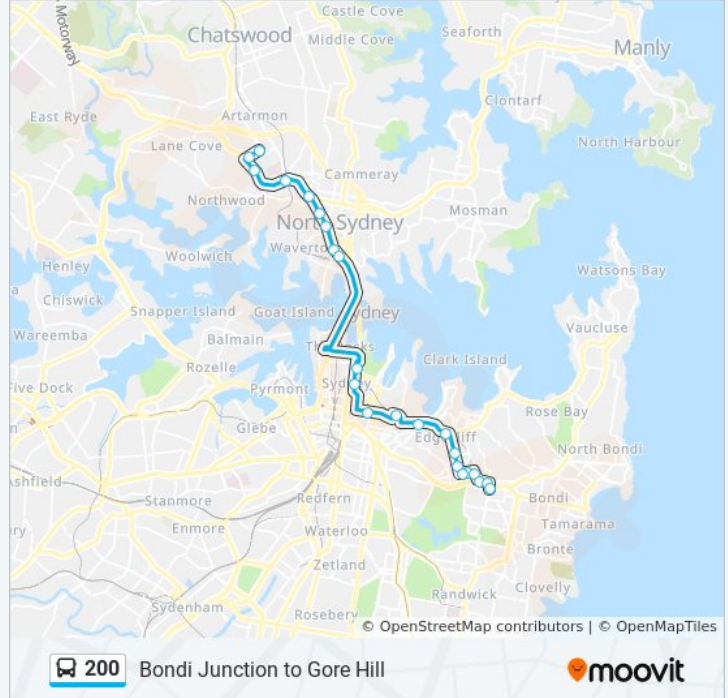

Pacific Hwy after Shirley Rd

St Leonards Station, Pacific Hwy, Stand C

Pacific Hwy opp TAFE St Leonards

Campbell St opp Gore Hill Technology Park

Campbell St before Reserve Rd

200 bus time schedules and route maps are available in an offline PDF at moovitapp.com. Use the [Moovit App](#) to see live bus times, train schedule or subway schedule, and step-by-step directions for all public transit in Sydney.

[About Moovit](#) • [MaaS Solutions](#) • [Supported Countries](#) • [Mooviter Community](#)

© 2024 Moovit - All Rights Reserved

Check Live Arrival Times