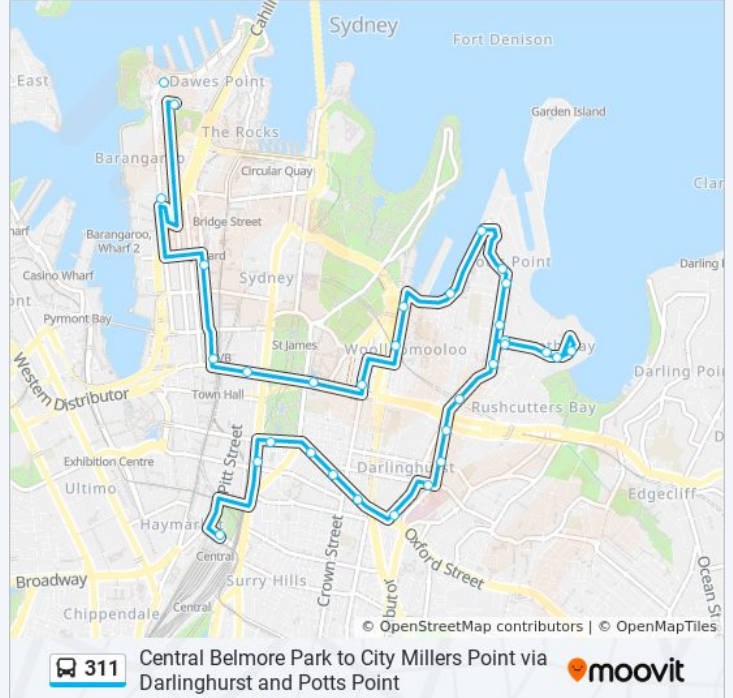

311 bus Info

Direction: Central Belmore Park

Stops: 32

Trip Duration: 51 min

Line Summary:

Kings Cross Station, Darlinghurst Rd, Stand B

Victoria St after Craigend St

Victoria St at Liverpool St

Green Park, Burton St

Darlinghurst Rd at Oxford St

Taylor Square, Oxford St, Stand A

Oxford St at Riley St

Oxford St at Brisbane St

Museum Station, Liverpool St, Stand G

Museum Station, Downing Centre, Stand A

Central Station, Eddy Ave, Stand D

Direction: City Millers Point

31 stops

[VIEW LINE SCHEDULE](#)

Central Station, Eddy Ave, Stand C

Wentworth Ave after Elizabeth St

Oxford St opp Brisbane St

Oxford St at Palmer St

311 bus Info

Direction: City Millers Point

Stops: 31

Trip Duration: 51 min

Line Summary:

Cowper Wharf Rdwy at Brougham St

Cowper Wharf Rd before Bourke St

Bourke St at Charles St