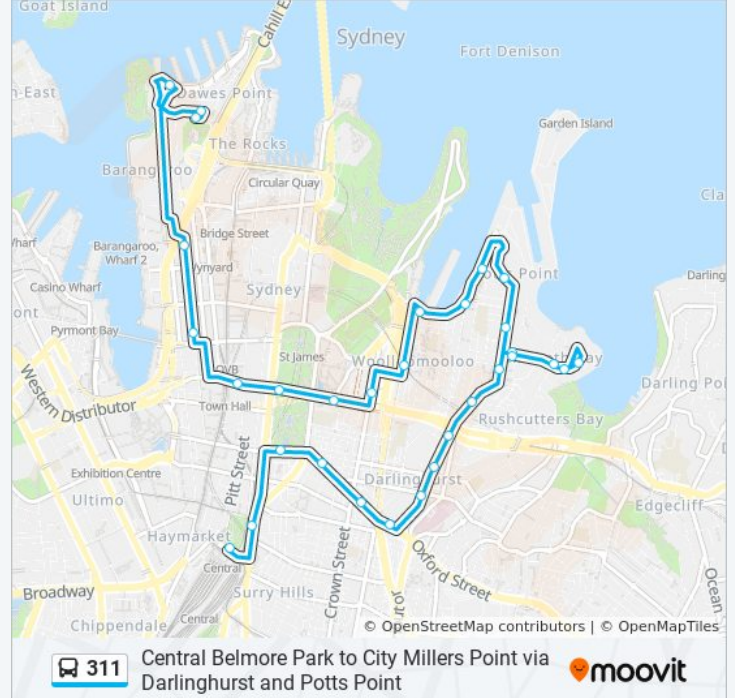

Cowper Wharf Rdwy after Wylde St

311 bus Time Schedule

City Millers Point Route Timetable:

Sunday	00:01 - 23:21
Monday	06:02 - 23:19
Tuesday	06:02 - 23:19
Wednesday	06:02 - 23:19
Thursday	06:02 - 23:19
Friday	06:02 - 23:19
Saturday	06:01 - 23:31

311 bus Info

Direction: City Millers Point

Stops: 31

Trip Duration: 51 min

Line Summary:

Cowper Wharf Rdwy at Brougham St

Cowper Wharf Rd before Bourke St

Bourke St at Charles St

Crown St at Robinson St

Australian Museum, William St

Hyde Park, Park St, Stand C

Town Hall, Park St, Stand J

Kent St after Market St

Wynyard Station, Kent St, Stand V

Barangaroo Station, Hickson Rd, Stand B

Towns Pl after Hickson Rd

Argyle Pl at Lower Fort St

Argyle St at Kent St

311 bus time schedules and route maps are available in an offline PDF at moovitapp.com. Use the Moovit App to see live bus times, train schedule or subway schedule, and step-by-step directions for all public transit in Sydney.