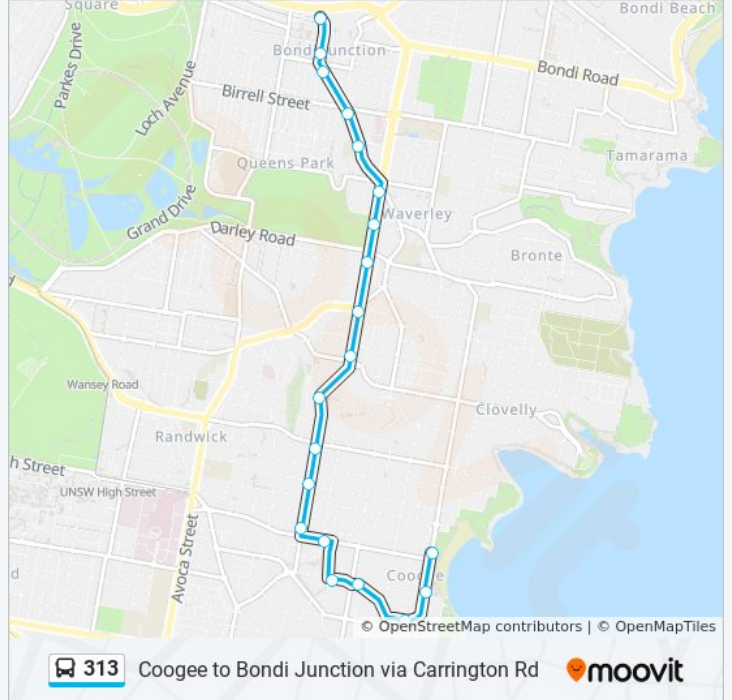

Direction: Bondi Junction

20 stops

[VIEW LINE SCHEDULE](#)

- Arden St opp Coogee Bay Rd
- Arden St at Carr St
- Havelock Ave at Asher St
- Carr St at Berwick St
- Carr St at Byron St
- Coogee Public School, Coogee Bay Rd
- Carrington Rd at Queen St
- Carrington Rd at Coogee St
- Carrington Rd at Alison Rd
- Carrington Rd at Glebe St
- Carrington Rd at Clovelly Rd
- Carrington Rd at Frenchmans Rd
- Carrington Rd after Pine St
- Queens Park, Carrington Rd
- Carrington Rd at Victoria St
- Waverley Public School, Bronte Rd
- Bronte Rd before Birrell St
- Bronte Rd opp Allens Pde
- Oxford Street Mall, Bronte Rd
- Bondi Junction Station, Stand P

313 bus Info

Direction: Bondi Junction

Stops: 20

Trip Duration: 19 min

Line Summary:

Direction: Coogee

21 stops

[VIEW LINE SCHEDULE](#)

- Bondi Junction Station, Stand F
- Bronte Rd at Gray St
- Bronte Rd at Birrell St
- Bronte Rd opp Waverley Public School
- Carrington Rd at Bronte Rd
- Carrington Rd opp Queens Park
- Carrington Rd at Pine St
- Carrington Rd at Albion St
- Carrington Rd at Clovelly Rd
- Carrington Rd opp Glebe St
- Carrington Rd at Alison Rd
- Carrington Rd opp Coogee St
- Carrington Rd at Coogee Bay Rd
- Coogee Bay Rd at Melody St
- Byron St opp Coogee Public School
- Carr St at Byron St
- Carr St opp Berwick St
- Havelock Ave at Asher St

Direction: Coogee

Stops: 21

Trip Duration: 19 min

Line Summary:

 [313 bus Line Map](#)

Arden St at Carr St

Arden St at Coogee Bay Rd

Arden St at Dolphin St