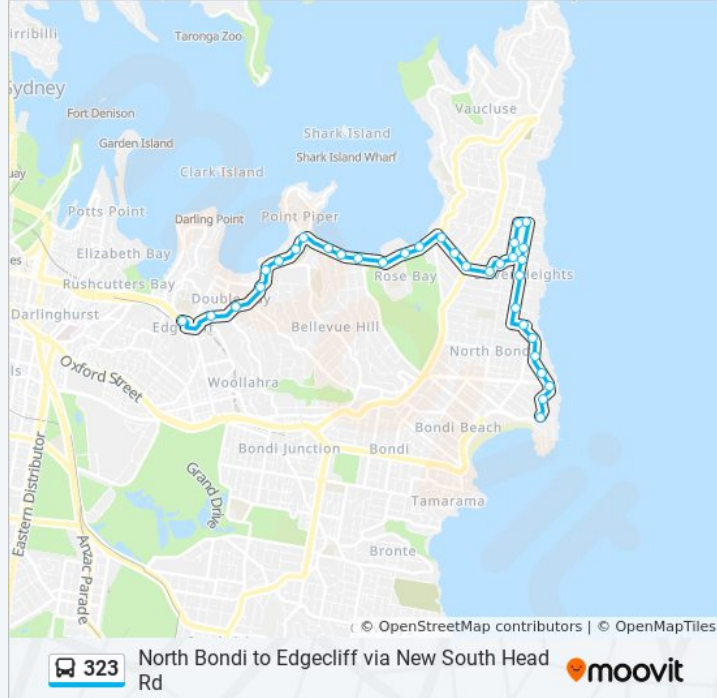

New South Head Rd at Preston Ave

New South Head Rd opp Knox St

New South Head Rd opp Henrietta St

Edgecliff Station, Stand E

Direction: North Bondi

34 stops

[VIEW LINE SCHEDULE](#)

Edgecliff Station, Stand C

323 bus Info

Direction: North Bondi

Stops: 34

Trip Duration: 30 min

Line Summary:

Dover Rd at Old South Head Rd

Victory St at Strickland St

Victory St opp Gilbert St

Portland St at Blake St

Portland St opp Dudley Page Reserve

Portland St at Lancaster Rd

Lancaster Rd opp Dudley Page Reserve

Military Rd at Weonga Rd

Military Rd at Blake St

Military Rd at Dover Rd

Military Rd at Raleigh St

Military Rd after Arthur St

Military Rd at Wentworth St

Hugh Bamford Reserve, Military Rd

Military Rd opp O'Donnell St

Military Rd opp Blair St

Military Rd opp Wallis Pde

North Bondi Shops, Campbell Pde, Stand A