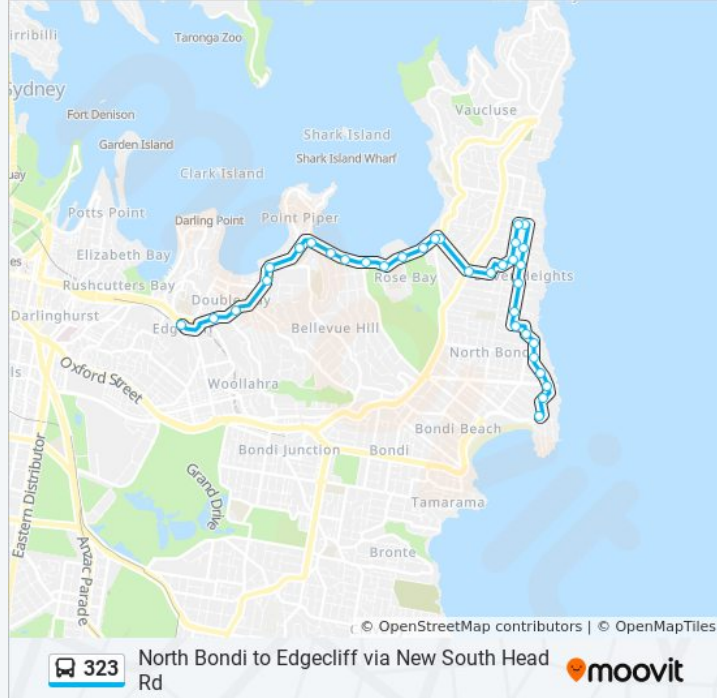

323 bus Info

Direction: Edgecliff

Stops: 34

Trip Duration: 34 min

Line Summary:

New South Head Rd at Norwich Rd

New South Head Rd at Kent Rd

New South Head Rd at Elanora St

New South Head Rd at O'Sullivan Rd

New South Head Rd at Salisbury Rd

New South Head Rd at Cranbrook Rd

New South Head Rd at Rose Bay Ave

New South Head Rd opp Wolseley Rd

New South Head Rd after Victoria Rd

New South Head Rd at Preston Ave

New South Head Rd opp Knox St

New South Head Rd opp Henrietta St

Edgecliff Station, Stand E

Direction: North Bondi

34 stops

[VIEW LINE SCHEDULE](#)

Edgecliff Station, Stand C

323 bus Info

Direction: North Bondi

Stops: 34

Trip Duration: 30 min

Line Summary:

Dover Rd at Old South Head Rd

Victory St at Strickland St

Victory St opp Gilbert St