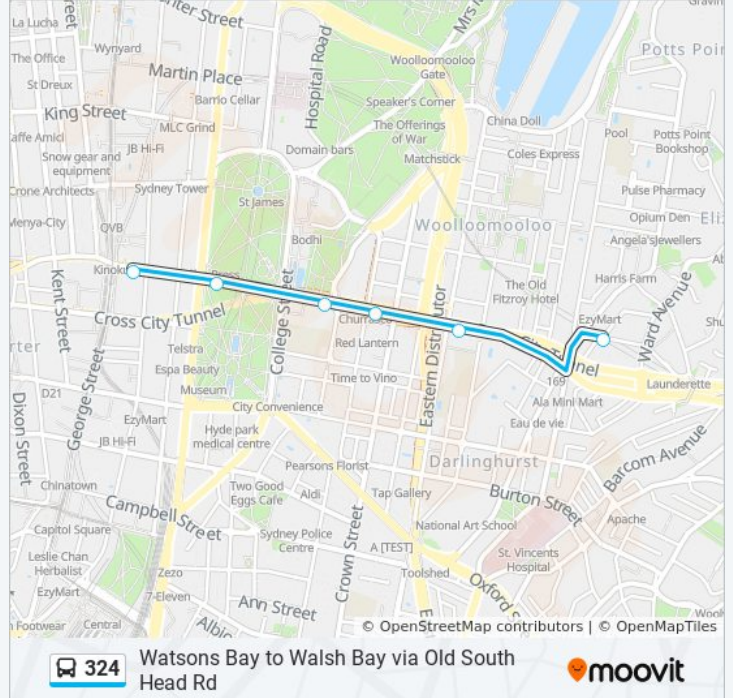

### 324 bus Info

**Direction:** City Kent St

**Stops:** 36

**Trip Duration:** 51 min

**Line Summary:**

 [324 bus Line Map](#)

New South Head Rd opp Knox St  
New South Head Rd opp Henrietta St  
Edgecliff Station, New South Head Rd, Stand N  
New South Head Rd opp Mona Rd  
New South Head Rd opp New Beach Rd  
Craigend St after Neild Ave  
Craigend St at Oswald Lane  
Kings Cross Station, Bayswater Rd, Stand D  
William St at Bourke St  
William St after Crown St  
Australian Museum, William St  
Hyde Park, Park St, Stand C  
Town Hall Station, Park St, Stand J  
Kent St after Market St  
Wynyard Station, Kent St, Stand V

**Direction: City Park St**

6 stops

[VIEW LINE SCHEDULE](#)

Kings Cross Station, Bayswater Rd, Stand D  
William St at Bourke St  
William St after Crown St  
Australian Museum, William St  
Hyde Park, Park St, Stand C  
Town Hall Station, Park St, Stand J

## Direction: Edgecliff

32 stops

[VIEW LINE SCHEDULE](#)

- Military Rd opp Robertson Park
- Old South Head Rd opp Salisbury St
- Gap Park, Old South Head Rd
- Signal Hill Reserve, Old South Head Rd
- Old South Head Rd opp Cambridge Ave
- Old South Head Rd opp Georges Rd
- Old South Head Rd opp Macquarie Lighthouse
- Christison Park, Old South Head Rd
- New South Head Rd at Old South Head Rd
- New South Head Rd opp Serpentine Pde
- New South Head Rd at Laguna St
- New South Head Rd before Girilang Ave
- New South Head Rd near Captain Pipers Rd
- New South Head Rd at Clairvaux Rd
- New South Head Rd at Towns Rd
- New South Head Rd opp Kambala School
- New South Head Rd at Fernleigh Gdns
- St Mary Magdalene Church, New South Head Rd

### 324 bus Info

**Direction:** Walsh Bay

**Stops:** 46

**Trip Duration:** 49 min

**Line Summary:**

William St after Crown St

Australian Museum, William St

Hyde Park, Park St, Stand C