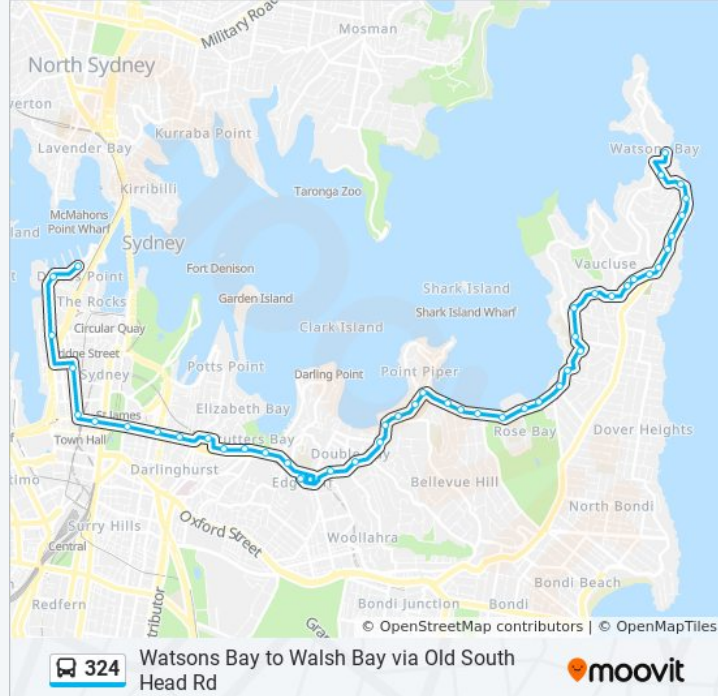

### 324 bus Info

**Direction:** Walsh Bay

**Stops:** 46

**Trip Duration:** 49 min

**Line Summary:**

William St after Crown St

Australian Museum, William St

Hyde Park, Park St, Stand C

### Direction: Watsons Bay

47 stops

[VIEW LINE SCHEDULE](#)

Hickson Rd opp Wharf Theatres

Hickson Rd opp Towns Pl

Hickson Rd opp Barangaroo South

Wynyard Station, York St, Stand G

QVB, York St, Stand A

New South Head Rd before Serpentine Pde

New South Head Rd opp Old South Hd Rd

Old South Head Rd opp Christison Park

Macquarie Lighthouse, Old South Head Rd

Old South Head Rd at Georges Rd

Old South Head Rd after Cambridge Ave

Old South Head Rd opp Signal Hill Reserve

Old South Head Rd opp Gap Park

Old South Head Rd at Salisbury St

Robertson Park, Military Rd

324 bus time schedules and route maps are available in an offline PDF at [moovitapp.com](https://moovitapp.com). Use the [Moovit App](#) to see live bus times, train schedule or subway schedule, and step-by-step directions for all public transit in Sydney.