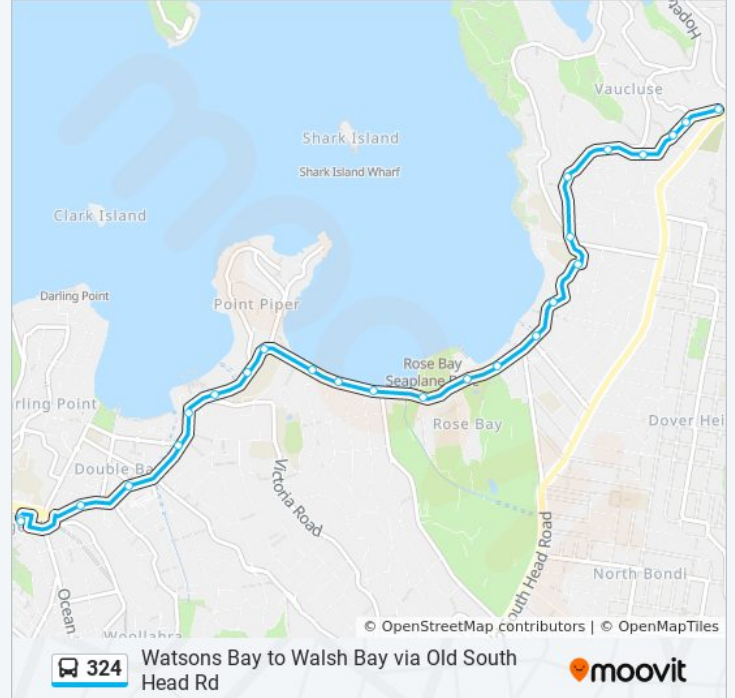

New South Head Rd at Dumaresq Rd

Kambala School, New South Head Rd

New South Head near Vaucluse

New South Head Rd opp Clairvaux Rd

New South Head Rd near Hopetoun Av

New South Head Rd opp Girilang Av

New South Head Rd opp Laguna St

New South Head Rd before Serpentine Pde

New South Head Rd opp Old South Hd Rd

**Direction: Walsh Bay**

46 stops

[VIEW LINE SCHEDULE](#)

Military Rd opp Robertson Park

Old South Head Rd opp Salisbury St

Gap Park, Old South Head Rd

Signal Hill Reserve, Old South Head Rd

Old South Head Rd opp Cambridge Ave

**324 bus Time Schedule**

Walsh Bay Route Timetable:

Sunday	00:07 - 23:27
Monday	00:07 - 23:27
Tuesday	00:07 - 23:27
Wednesday	04:47 - 23:27
Thursday	00:07 - 23:27
Friday	00:07 - 23:27
Saturday	00:07 - 23:27

### 324 bus Info

**Direction:** Walsh Bay

**Stops:** 46

**Trip Duration:** 49 min

**Line Summary:**

William St after Crown St

Australian Museum, William St

Hyde Park, Park St, Stand C