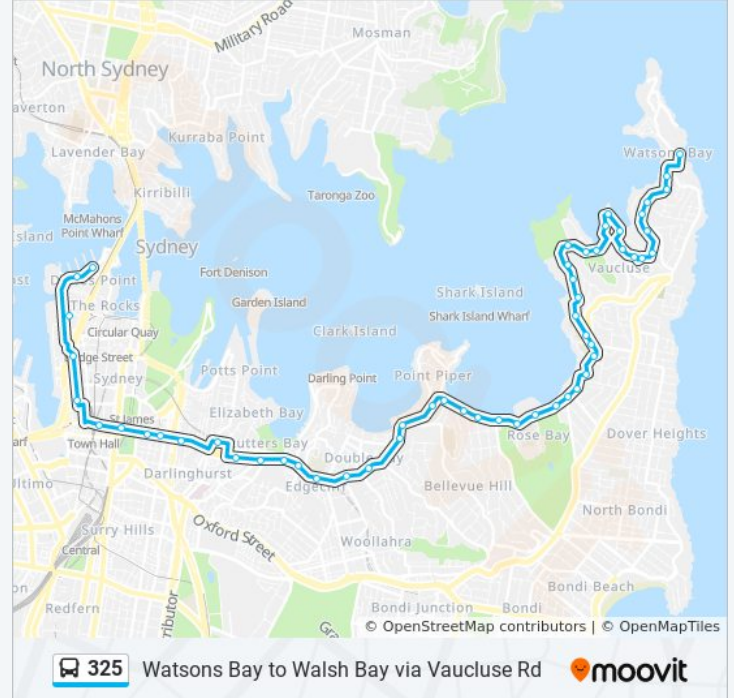

325 bus Info

Direction: Walsh Bay

Stops: 53

Trip Duration: 52 min

Line Summary:

Fitzwilliam Rd at Wentworth Rd

Wentworth Rd at Chapel Rd

Vaucluse House, Wentworth Rd

New South Head Rd after Victoria Rd

New South Head Rd at Preston Ave

New South Head Rd opp Knox St

New South Head Rd opp Henrietta St

Edgecliff Station, New South Head Rd, Stand N

New South Head Rd opp Mona Rd

New South Head Rd opp New Beach Rd

Craigend St after Neild Ave

Craigend St at Oswald Lane

Kings Cross Station, Bayswater Rd, Stand D

William St at Bourke St

William St after Crown St

Australian Museum, William St

Hyde Park, Park St, Stand C

Town Hall Station, Park St, Stand J

Kent St after Market St

Wynyard Station, Kent St, Stand V

Hickson Rd opp Roslyn Packer Theatre

Wharf Theatres, Hickson Rd

Direction: Watsons Bay