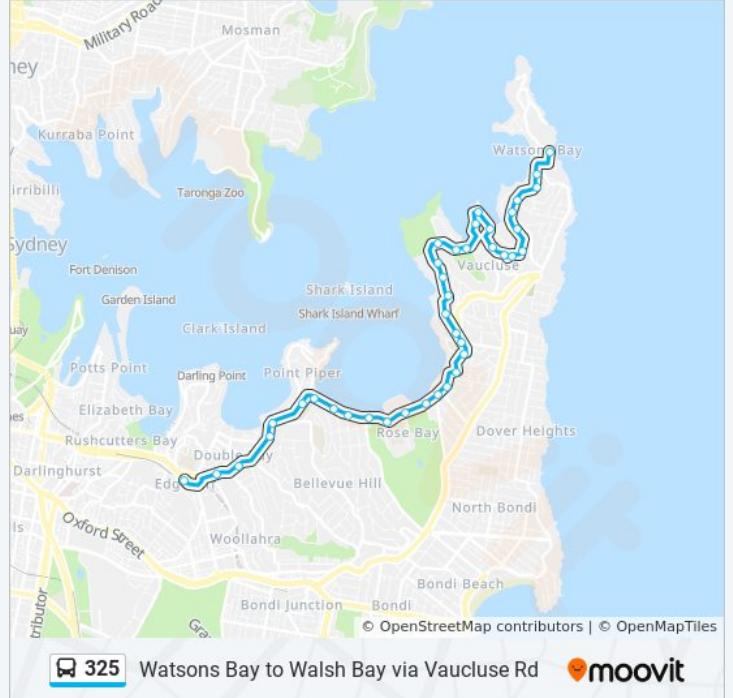

325 bus Info

Direction: Edgecliff

Stops: 39

Trip Duration: 28 min

Line Summary:

New South Head Rd at Towns Rd
 New South Head Rd opp Kambala School
 New South Head Rd at Fernleigh Gdns
 St Mary Magdalene Church, New South Head Rd
 New South Head Rd at Newcastle St
 New South Head Rd at Norwich Rd
 New South Head Rd at Kent Rd
 New South Head Rd at Elanora St
 New South Head Rd at O'Sullivan Rd
 New South Head Rd at Salisbury Rd
 New South Head Rd at Cranbrook Rd
 New South Head Rd at Rose Bay Ave
 New South Head Rd opp Wolseley Rd
 New South Head Rd after Victoria Rd
 New South Head Rd at Preston Ave
 New South Head Rd opp Knox St
 New South Head Rd opp Henrietta St
 Edgecliff Station, Stand E

Direction: Walsh Bay

53 stops

[VIEW LINE SCHEDULE](#)

Military Rd opp Robertson Park
 Hopetoun Ave at Salisbury St
 Beach Avenue Reserve, Hopetoun Ave
 Hopetoun Ave at Cambridge Ave
 Hopetoun Ave at Village High Rd
 Hopetoun Ave opp The Crescent
 Hopetoun Ave before Village Lower Rd
 Hopetoun Ave at Village Lower Rd
 Fitzwilliam Rd at Hopetoun Ave
 Fitzwilliam Rd at Burrabirra Ave
 Fitzwilliam Rd opp Parsley Rd

325 bus Info

Direction: Walsh Bay

Stops: 53

Trip Duration: 52 min

Line Summary:

Fitzwilliam Rd at Wentworth Rd

Wentworth Rd at Chapel Rd

Vaucluse House, Wentworth Rd