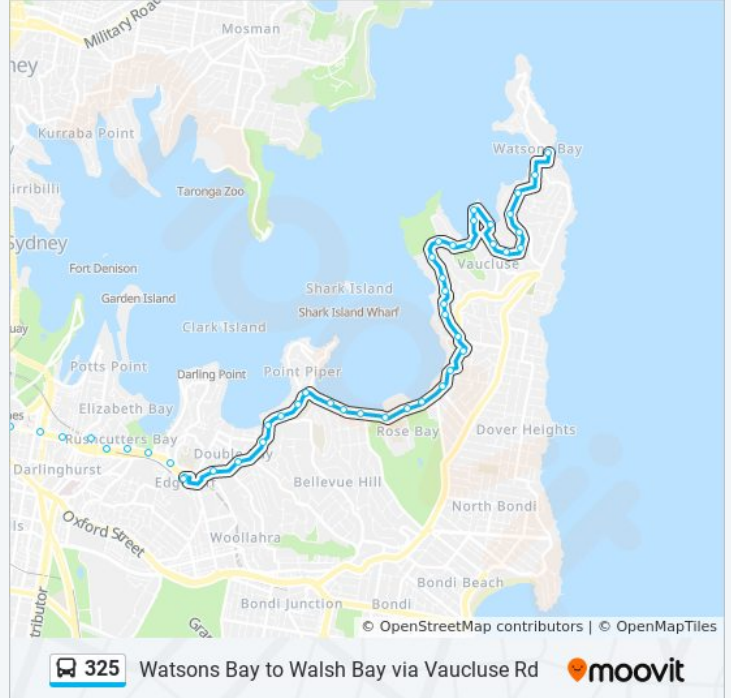

325 bus Info

Direction: Walsh Bay

Stops: 53

Trip Duration: 52 min

Line Summary:

Fitzwilliam Rd at Wentworth Rd

Wentworth Rd at Chapel Rd

Vaucluse House, Wentworth Rd

Hyde Park, Park St, Stand C

Town Hall Station, Park St, Stand J

Kent St after Market St

Wynyard Station, Kent St, Stand V

Hickson Rd opp Roslyn Packer Theatre

Wharf Theatres, Hickson Rd

Direction: Watsons Bay

William St opp Australian Museum

William St at Palmer St

William St before Dowling St

Kings Cross Station, Bayswater Rd, Stand C

Kings Cross Rd after Ward Ave

Bayswater Rd opp McLachlan Ave

Bayswater Rd before New Beach Rd

325 bus Info

Direction: Watsons Bay

Stops: 52

Trip Duration: 51 min

Line Summary:

New South Head Rd opp Victoria Rd
New South Head Rd before Wolseley Rd
New South Head Rd at Wunulla Rd
New South Head Rd opp Cranbrook Rd
New South Head Rd opp Salisbury Rd
New South Head Rd opp O'Sullivan Rd
New South Head Rd opp Elanora St
Rose Bay RSL Club, New South Head Rd
New South Head Rd opp Norwich Rd
New South Head Rd at Caledonian Rd
New South Head Rd at Dumaresq Rd
Kambala School, New South Head Rd
New South Head near Vaucluse
Vaucluse Rd opp Gilliver Ave
Vaucluse Rd at Queens Ave
Vaucluse Rd after Carrara Rd
Vaucluse Rd before Tingara Ave
Strickland House, Vaucluse Rd
Nielsen Park, Vaucluse Rd
Wentworth Rd opp Olola Ave
Vaucluse Park, Wentworth Rd
Wentworth Rd opp Chapel Rd
Wentworth Rd at Fitzwilliam Rd
Fitzwilliam Rd at Parsley Rd
Fitzwilliam Rd opp Burrabirra Ave
Fitzwilliam Rd at Hopetoun Ave
Hopetoun Ave after Village Lower Rd
Hopetoun Ave before The Crescent
Hopetoun Ave at Sassafras Lane
Hopetoun Ave before The Crescent
Hopetoun Ave at Salisbury St
Robertson Park, Military Rd