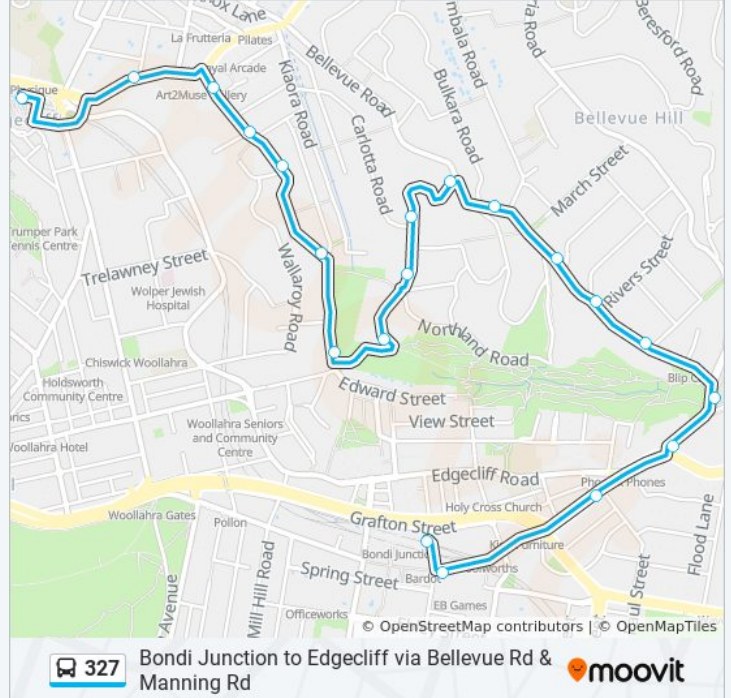

[VIEW LINE SCHEDULE](#)

- Edgecliff Station, Stand F
- New South Head Rd at Henrietta St
- Manning Rd at Kiaora Lane
- Manning Rd at Forest Rd
- Manning Rd opp Wallaroy Cres
- Manning Rd at Epping Rd
- Cooper Park, Manning Rd
- Suttie Rd opp Bunna St
- Suttie Rd opp Ranfurley Rd
- Arthur St at Carlotta Rd
- Arthur St at Bellevue Rd
- Bellevue Rd at Kambala Rd
- Bellevue Rd at Fairweather St
- Bellevue Rd at Rosslyn St
- Bellevue Rd at Riddell St
- Victoria Rd at Bellevue Park Rd
- Victoria Rd at Old South Head Rd
- Old South Head Rd at Paul St
- Westfield Bondi Junction, Oxford St, Stand A
- Bondi Junction Station, Stand P

327 bus Time Schedule

Bondi Junction Route Timetable:

Sunday	08:50 - 18:50
Monday	07:20 - 21:46
Tuesday	07:20 - 21:46
Wednesday	07:20 - 21:46
Thursday	07:20 - 21:46
Friday	07:20 - 21:46
Saturday	07:50 - 19:50

327 bus Info

Direction: Bondi Junction

Stops: 20

Trip Duration: 20 min

Line Summary:

Direction: Edgecliff

19 stops

[VIEW LINE SCHEDULE](#)

- Bondi Junction Station, Stand H
- Westfield Bondi Junction, Oxford St
- Old South Head Rd before Edgecliff Rd
- Victoria Rd after Old South Head Rd
- Cooper Park, Bellevue Rd
- Bellevue Rd opp Riddell St
- Bellevue Rd opp Rivers St
- Bellevue Rd at Cooper Park Rd
- Bellevue Rd opp Kambala Rd
- Bellevue Rd at Arthur St
- Arthur St opp Carlotta Rd
- Suttie Rd at Ranfurley Rd
- Suttie Rd at Bunna St
- Suttie Rd at Manning Rd
- Manning Rd opp Epping Rd
- Manning Rd after Wallaroy Cres
- Manning Rd at New South Head Rd
- New South Head Rd opp Henrietta St