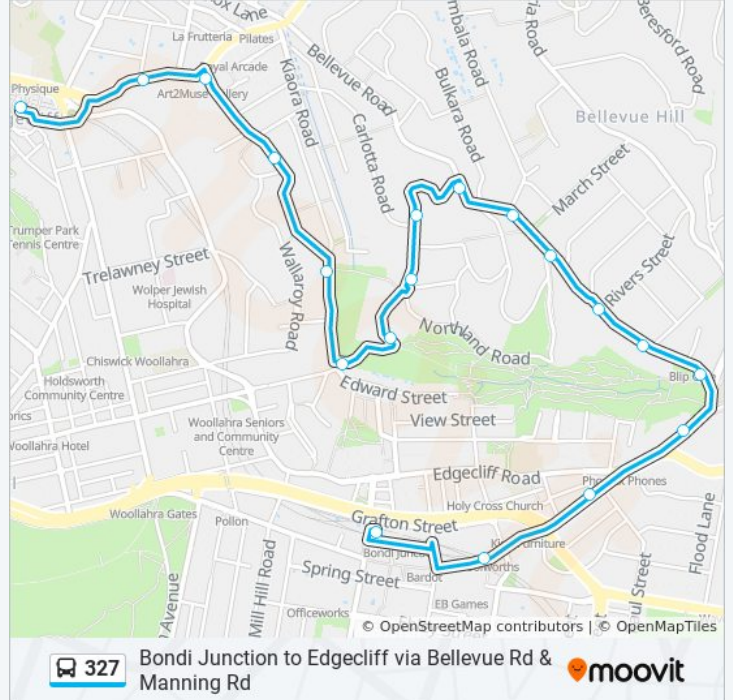

327 bus Info

Direction: Bondi Junction

Stops: 20

Trip Duration: 20 min

Line Summary:

Direction: Edgecliff

19 stops

[VIEW LINE SCHEDULE](#)

- Bondi Junction Station, Stand H
- Westfield Bondi Junction, Oxford St
- Old South Head Rd before Edgecliff Rd
- Victoria Rd after Old South Head Rd
- Cooper Park, Bellevue Rd
- Bellevue Rd opp Riddell St
- Bellevue Rd opp Rivers St
- Bellevue Rd at Cooper Park Rd
- Bellevue Rd opp Kambala Rd
- Bellevue Rd at Arthur St
- Arthur St opp Carlotta Rd
- Suttie Rd at Ranfurley Rd
- Suttie Rd at Bunna St
- Suttie Rd at Manning Rd
- Manning Rd opp Epping Rd
- Manning Rd after Wallaroy Cres
- Manning Rd at New South Head Rd
- New South Head Rd opp Henrietta St

327 bus Time Schedule

Edgecliff Route Timetable:

Sunday	07:51 - 18:56
Monday	06:56 - 21:18
Tuesday	06:56 - 21:18
Wednesday	06:56 - 21:18
Thursday	06:56 - 21:18
Friday	06:56 - 21:18
Saturday	06:46 - 18:56

327 bus Info

Direction: Edgecliff

Stops: 19

Trip Duration: 19 min

Line Summary:

327 bus time schedules and route maps are available in an offline PDF at moovitapp.com. Use the [Moovit App](#) to see live bus times, train schedule or subway schedule, and step-by-step directions for all public transit in Sydney.