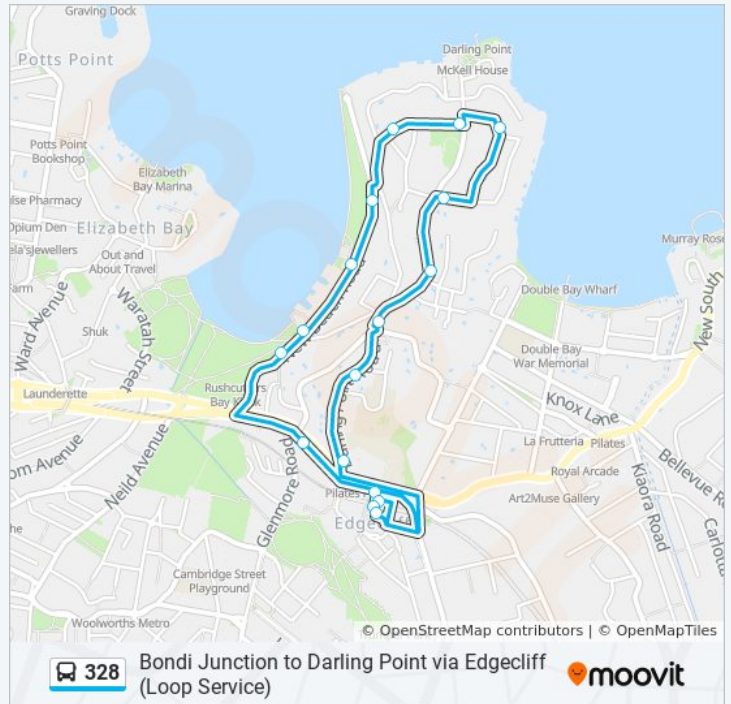

Sir David Martin Reserve, New Beach Rd

Yarranabbe Park, New Beach Rd

Thornton St opp Bennett Ave

Thornton St at Darling Point Rd

Etham Ave at Sutherland Cres

Etham Ave at Darling Point Rd

Darling Point Rd at Eastbourne Rd

Darling Point Rd at Greenoaks Ave

Darling Point Rd at St Marks Rd

Darling Point Rd before New South Head Rd

Edgecliff Station, Stand L

Edgecliff Station, Stand J

328 bus Info

Direction: Edgecliff Interchange

Stops: 17

Trip Duration: 16 min

Line Summary:

328 bus time schedules and route maps are available in an offline PDF at moovitapp.com. Use the [Moovit App](#) to see live bus times, train schedule or subway schedule, and step-by-step directions for all public transit in Sydney.

[About Moovit](#) • [MaaS Solutions](#) • [Supported Countries](#) • [Mooviter Community](#)

© 2024 Moovit - All Rights Reserved

Check Live Arrival Times