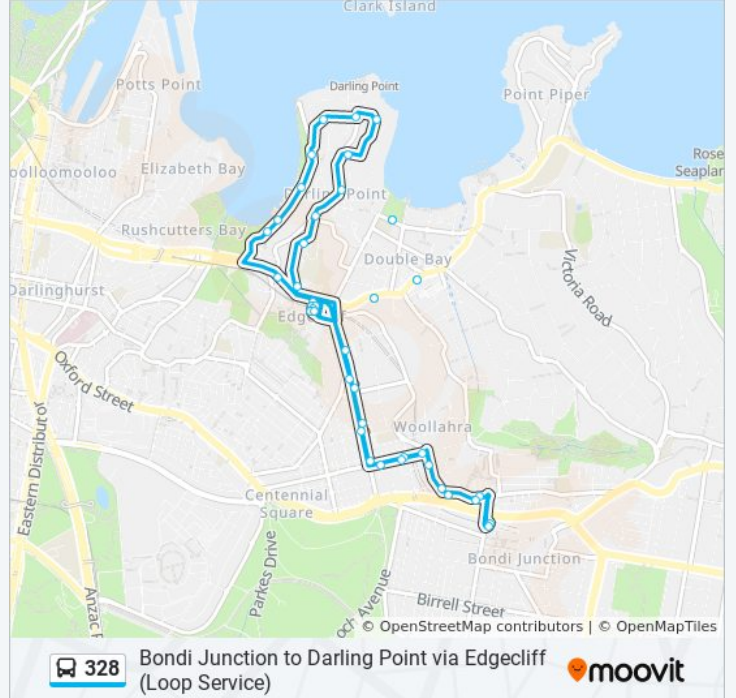

45 stops

[VIEW LINE SCHEDULE](#)

- Bondi Junction Station, Stand H
- Edgecliff Rd opp Magney St
- Edgecliff Rd at Leswell St
- Edgecliff Rd before Queen St
- Queen St after Nelson St
- Queen St before Ocean St
- Ocean St opp Wellington St
- Ocean St before Jersey Rd
- Edgecliff Station, Stand E
- Edgecliff Station, Stand C
- Steyne Park, William St
- New South Head Rd opp Knox St
- New South Head Rd opp Henrietta St
- Edgecliff Station, Stand H
- Edgecliff Station, Stand G
- Edgecliff Station, New South Head Rd, Stand N
- New South Head Rd opp Mona Rd
- Rushcutters Bay Park, New Beach Rd
- New Beach Rd opp Loftus Rd
- Sir David Martin Reserve, New Beach Rd
- Yarranabbe Park, New Beach Rd

328 bus Info

Direction: Bondi Junction

Stops: 45

Trip Duration: 32 min

Line Summary:

Thornton St opp Bennett Ave
 Thornton St at Darling Point Rd
 Etham Ave at Sutherland Cres
 Etham Ave at Darling Point Rd
 Darling Point Rd at Eastbourne Rd
 Darling Point Rd at Greenoaks Ave
 Darling Point Rd at St Marks Rd
 Darling Point Rd before New South Head Rd
 Edgecliff Station, Stand E
 Edgecliff Station, Stand C
 Steyne Park, William St
 New South Head Rd opp Knox St
 New South Head Rd opp Henrietta St
 Edgecliff Station, Stand L
 Edgecliff Station, Stand J
 Ocean St after Albert St
 Ocean St at Trelawney St
 Ocean St at Wellington St
 Ocean St at Queen St
 Queen St at Nelson St
 Queen St at Edgecliff Rd
 Edgecliff Rd opp Wallis St
 Edgecliff Rd at Harkness Lane
 Bondi Junction Station, Stand G

Direction: Edgecliff Interchange

17 stops

[VIEW LINE SCHEDULE](#)

Edgecliff Station, Stand G
 Edgecliff Station, New South Head Rd, Stand N
 New South Head Rd opp Mona Rd
 Rushcutters Bay Park, New Beach Rd
 New Beach Rd opp Loftus Rd

Darling Point Rd at Greenoaks Ave

Darling Point Rd at St Marks Rd

Darling Point Rd before New South Head Rd

Edgecliff Station, Stand L

Edgecliff Station, Stand J

328 bus Info

Direction: Edgecliff Interchange