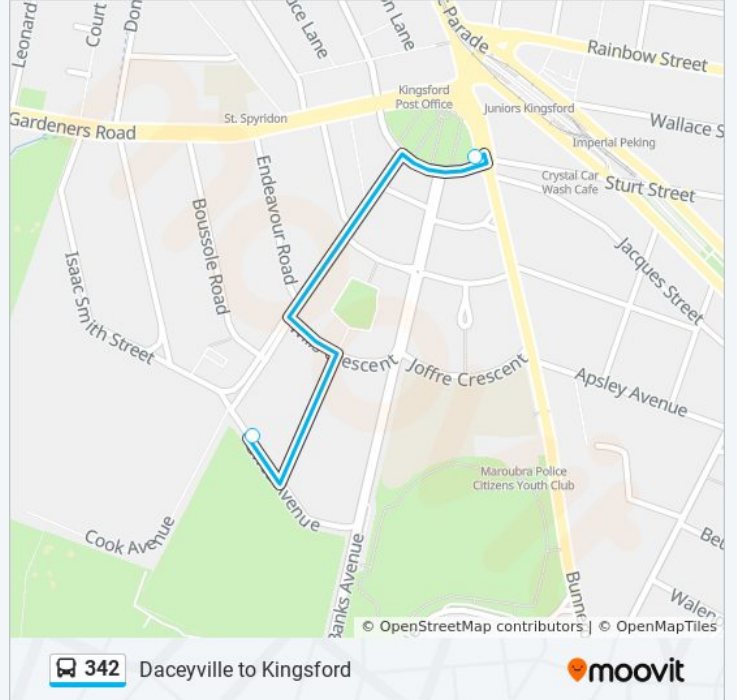

Direction: Daceyville

2 stops

[VIEW LINE SCHEDULE](#)

Dacey Gardens, Gardeners Rd

Gwea Ave after Cook Ave

342 bus Time Schedule

Daceyville Route Timetable:

Sunday	Not Operational
Monday	14:20
Tuesday	14:20
Wednesday	14:20
Thursday	14:20
Friday	14:20
Saturday	Not Operational

342 bus Info

Direction: Daceyville

Stops: 2

Trip Duration: 4 min

Line Summary:

Direction: Kingsford

2 stops

[VIEW LINE SCHEDULE](#)

Gwea Ave after Cook Ave

Dacey Gardens, Bunnerong Rd

342 bus Time Schedule

Kingsford Route Timetable:

Sunday	Not Operational
Monday	10:20 - 13:20
Tuesday	10:20 - 13:20
Wednesday	10:20 - 13:20
Thursday	10:20 - 13:20
Friday	10:20 - 13:20
Saturday	Not Operational

342 bus Info

Direction: Kingsford

Stops: 2

Trip Duration: 4 min

Line Summary:

342 bus time schedules and route maps are available in an offline PDF at moovitapp.com. Use the Moovit App to see live bus times, train schedule or subway schedule, and step-by-step directions for all public transit in Sydney.