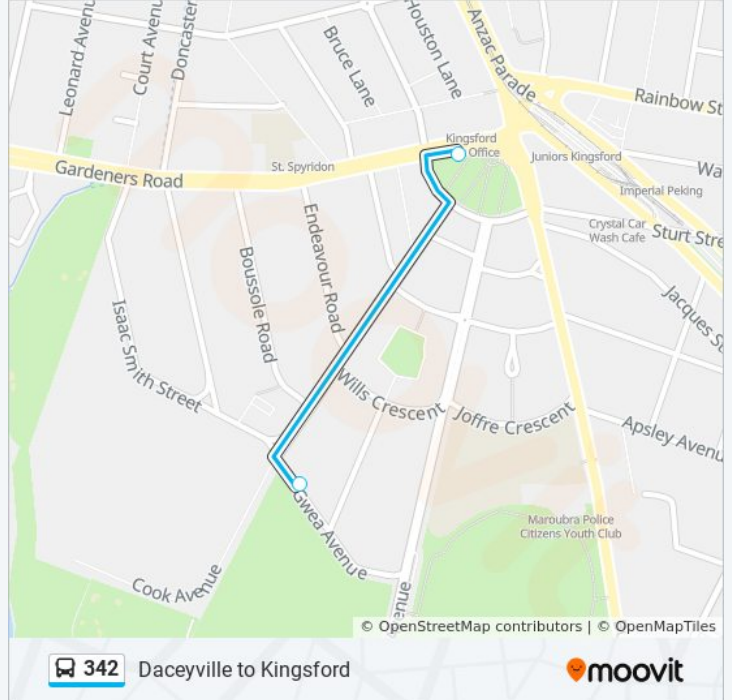

 342

Daceyville to Kingsford

Get The App

The 342 bus line (Daceyville to Kingsford) has 2 routes. For regular weekdays, their operation hours are:

(1) Daceyville: 14:20(2) Kingsford: 10:20 - 13:20

Use the Moovit App to find the closest 342 bus station near you and find out when is the next 342 bus arriving.

Direction: Daceyville

2 stops

[VIEW LINE SCHEDULE](#)

Dacey Gardens, Gardeners Rd

Gwea Ave after Cook Ave

342 bus Time Schedule

Daceyville Route Timetable:

Sunday	Not Operational
Monday	14:20
Tuesday	14:20
Wednesday	14:20
Thursday	14:20
Friday	14:20
Saturday	Not Operational

342 bus Info

Direction: Daceyville

Stops: 2

Trip Duration: 4 min

Line Summary:

Direction: Kingsford

2 stops

[VIEW LINE SCHEDULE](#)

Gwea Ave after Cook Ave

Dacey Gardens, Bunnerong Rd

342 bus Time Schedule

Kingsford Route Timetable:

Sunday	Not Operational
Monday	10:20 - 13:20
Tuesday	10:20 - 13:20
Wednesday	10:20 - 13:20
Thursday	10:20 - 13:20
Friday	10:20 - 13:20
Saturday	Not Operational