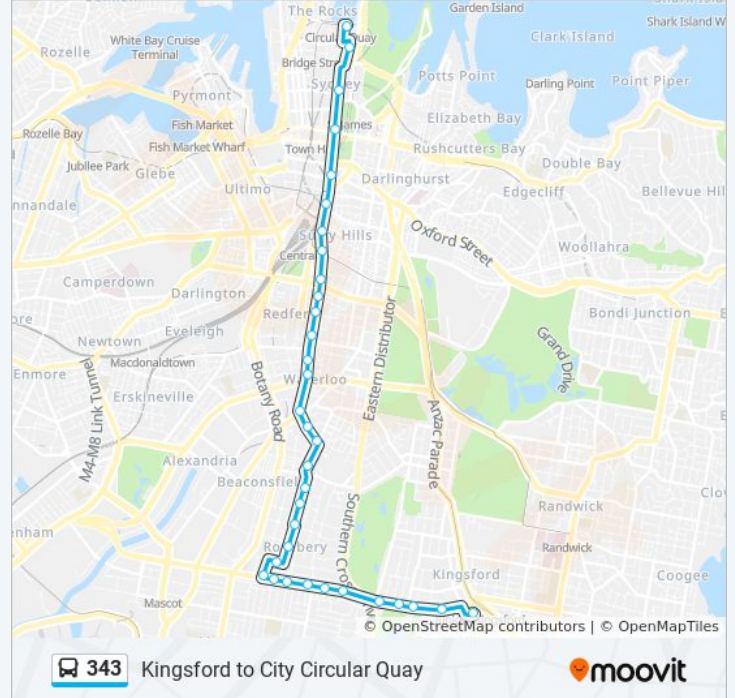

Elizabeth St at Merton St

Elizabeth St at Joynton Ave

Gunyama Park Aquatic and Recreation Centre,
Joynton Ave

Rothschild Ave at Stedman St

Rothschild Ave at Crewe Pl

Rothschild Ave at Morley Ave

Turruwul Park, Rothschild Ave

Harcourt Pde opp Mentmore Ave

Dunning Ave at Gardeners Rd

Gardeners Rd opp Sutherland St

Gardeners Rd opp Rosebery Post Office

Gardeners Rd opp Lakes Hotel

Gardeners Rd after Dalmeny Ave

Gardeners Rd opp Racecourse Pl

Gardeners Rd after Tunstall Ave

Gardeners Rd at Eastern Ave

Gardeners Rd at Leonard Ave

St Spyridon Church, Gardeners Rd

Dacey Gardens, Bunnerong Rd

343 bus time schedules and route maps are available in an offline PDF at moovitapp.com. Use the Moovit App to see live bus times, train schedule or subway schedule, and step-by-step directions for all public transit in Sydney.

© 2024 Moovit - All Rights Reserved