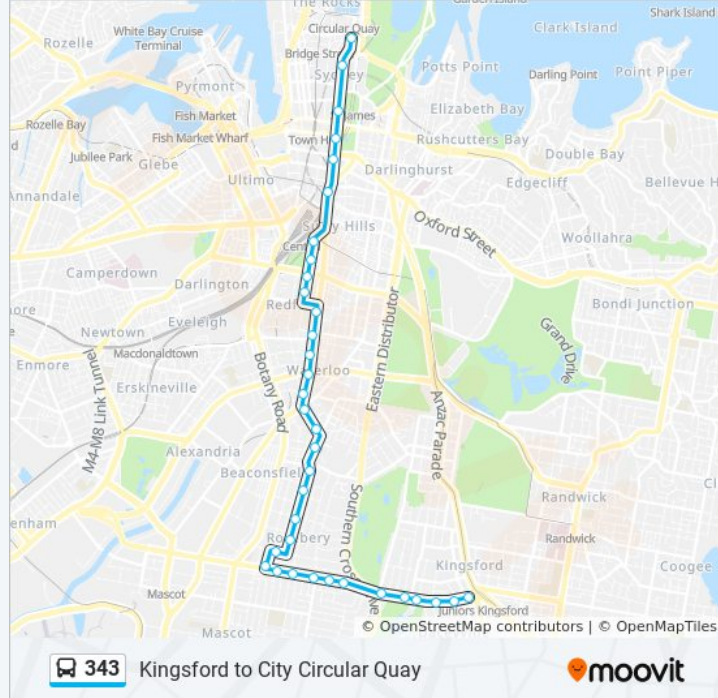

343 bus Info

Direction: City Circular Quay

Stops: 35

Trip Duration: 37 min

Line Summary:

Waterloo Park, Elizabeth St

Elizabeth St at Wellington St

Elizabeth St at Phillip St

Redfern Park, Elizabeth St

Chalmers St after Wells St

Chalmers St before Cleveland St

Prince Alfred Park, Chalmers St

Central Station, Chalmers St, Stand G

Elizabeth St at Hay St

Museum Station, Downing Centre, Stand E

Museum Station, Elizabeth St, Stand D

St James Station, Elizabeth St, Stand C

Martin Place Station, Elizabeth St, Stand C

Museum of Sydney, Phillip St

Kingsford to City Circular Quay

Direction: Kingsford

34 stops

343 bus Info

Direction: Kingsford

Stops: 34

Trip Duration: 38 min

Line Summary:

Elizabeth St at Merton St

Elizabeth St at Joynton Ave

Gunyama Park Aquatic and Recreation Centre,
Joynton Ave