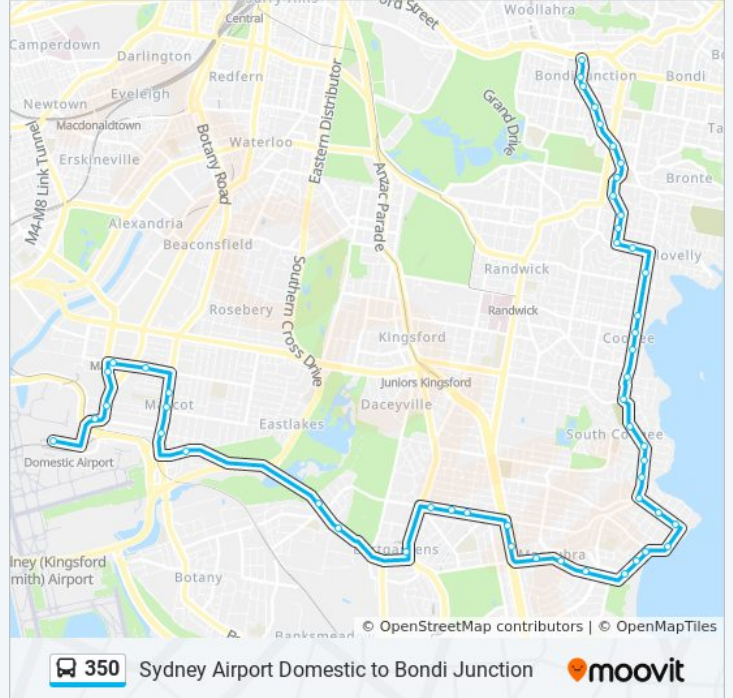

Marine Pde opp Maroubra SLSC

Marine Pde at Maroubra Rd

Marine Pde after Bond St

Torrington Rd before Wilson St

Torrington Rd opp Inman St

Torrington Rd at Malabar Rd

Malabar Rd opp Mermaid Ave

Popplewell Park, Malabar Rd

Malabar Rd at Nymboida St

Malabar Rd opp Napper St

Arden St at Malabar Rd

Arden St opp Neptune St

Arden St at Carr St

Arden St at Coogee Bay Rd

Arden St at Dolphin St

Arden St before Division Rd

Clovelly Rd opp Knox St

Fern St at Clovelly Rd

Fern St at Greville St

Fern St at Douglas St

Fern St at Albion St

Albion St opp St Catherine's School, Gate 1

Albion St at Bronte Rd

Bronte Rd at Carrington Rd

Waverley Public School, Bronte Rd

Bronte Rd before Birrell St

Bronte Rd opp Allens Pde

Oxford Street Mall, Bronte Rd

Bondi Junction Station, Stand P

Direction: Domestic Airport

53 stops

[VIEW LINE SCHEDULE](#)

350 bus Time Schedule

Domestic Airport Route Timetable:

Sunday

04:15 - 23:55