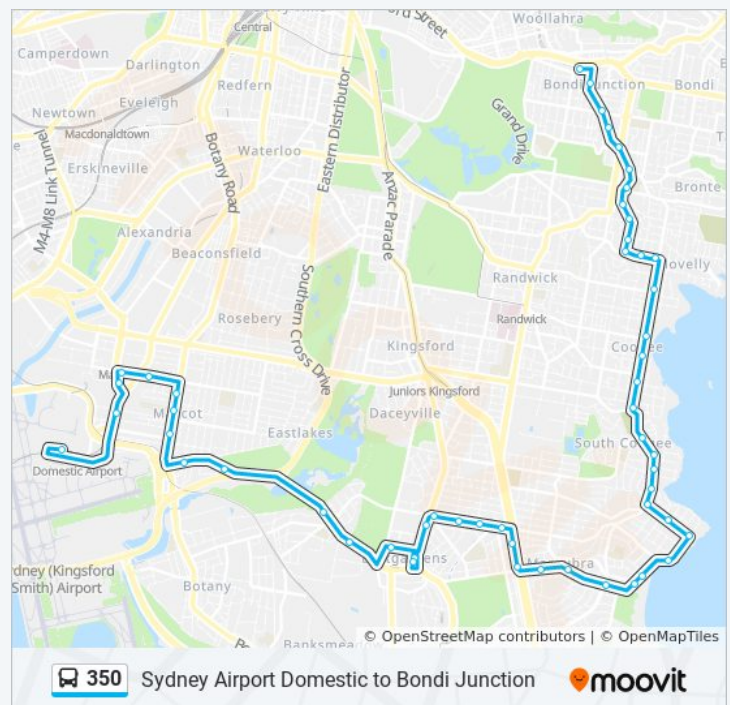

Use the Moovit App to find the closest 350 bus station near you and find out when is the next 350 bus arriving.

Direction: Bondi Junction

50 stops

[VIEW LINE SCHEDULE](#)

- Sydney Airport, Terminal 3 Domestic
- Robey St opp Stamford Plaza
- O'Riordan St before King St
- Mascot Station, Coward St, Stand A
- Coward St opp Lionel Bowen Park
- Botany Rd at Tunbridge St
- Botany Rd before King St
- Mascot Shops, Botany Rd
- Wentworth Ave at Alfred Lane
- Wentworth Ave after Bay St
- Mutch Park, Wentworth Ave
- Westfield Eastgardens, Bunnerong Rd, Stand A
- Maroubra Rd after Bunnerong Rd
- Maroubra Rd after Royal St
- Maroubra Rd at Hannan St
- Anzac Pde at Garden Lane
- Anzac Pde at Byng St
- Fitzgerald Ave at Beatty St
- Fitzgerald Ave at Kyogle St
- Fitzgerald Ave at Camira St
- Marine Pde at Mons Ave

Torrington Rd at Marine Pde

Marine Pde opp Bond St

Maroubra SLSC, Marine Pde

Maroubra Beach, Marine Pde

Fitzgerald Ave at Malabar Rd

Fitzgerald Ave opp Kyogle St

Fitzgerald Ave at Chester Ave

Anzac Pde after Fitzgerald Ave

Stops: 53

Trip Duration: 64 min

Line Summary:

Maroubra Rd after Ferguson St

Maroubra Rd at Hannan St

Maroubra Rd before Hinkler St

Maroubra Rd before Bunnerong Rd

Bunnerong Rd at Kingsford St

O'Riordan St after King St

Sydney Airport, Terminal 3 Domestic

Direction: Maroubra Jn (Maroubra Rd)

16 stops

[VIEW LINE SCHEDULE](#)

Sydney Airport, Terminal 3 Domestic

Robey St opp Stamford Plaza

O'Riordan St before King St