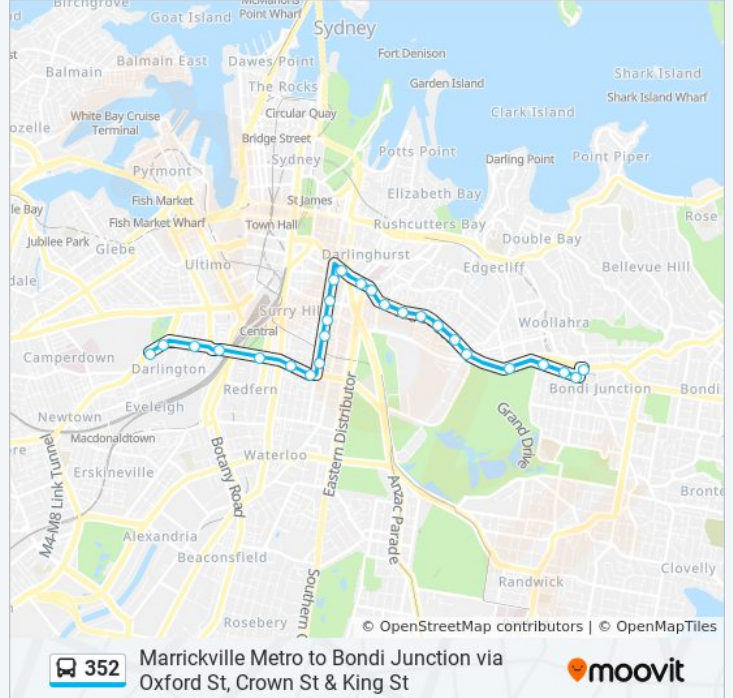

Oxford St opp Denison St

Oxford St at Newland St

Bondi Junction Station, Stand G

Direction: Butlin Ave (Syd.Uni)

26 stops

[VIEW LINE SCHEDULE](#)

Bondi Junction Station, Grafton St, Stand R

Oxford St after Newland St

352 bus Info

Direction: Butlin Ave (Syd.Uni)

Stops: 26

Trip Duration: 34 min

Line Summary:

Crown St at Albion St

Shannon Reserve, Crown St

Crown St at Rainford St

Crown St opp Lansdowne St

Cleveland St at Marriott St

Cleveland St at Walker St

Cleveland St opp Prince Alfred Park

Cleveland St at Hart St

Cleveland St at Boundary St

City Rd after Cleveland St

University of Sydney, City Rd

Direction: Marrickville Metro Smidmore St

35 stops

[VIEW LINE SCHEDULE](#)

Bondi Junction Station, Grafton St, Stand R

Oxford St after Newland St

Oxford St at Denison St

Oxford St before York Rd

Oxford St opp Moncur St