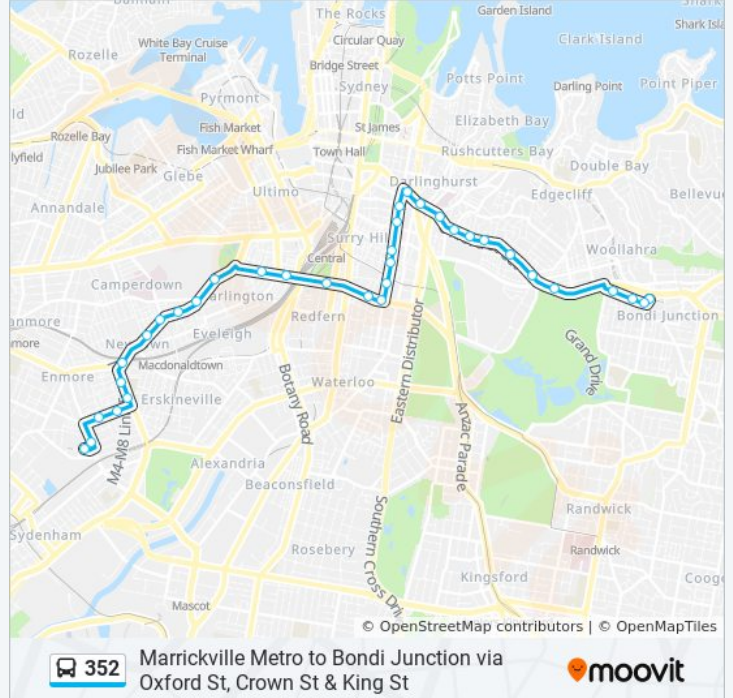

Direction: Bondi Junction

35 stops

[VIEW LINE SCHEDULE](#)

- Marrickville Metro, Smidmore St
- St Pius' Catholic Primary School, Edgeware Rd
- Alice St opp Hawken St
- Matt Hogan Reserve, Alice St
- King St at Camden St
- King St at Holt St
- Newtown Station, King St, Stand B
- King St at Hordern St
- King St at Missenden Rd
- King St opp Georgina St
- King St at Carillon Ave
- University of Sydney, City Rd
- Cleveland St at Beaumont St
- Cleveland St at Balfour St
- Prince Alfred Park, Cleveland St
- Cleveland St at Marlborough St
- Cleveland St at Crown St
- Crown St at Miles St
- Crown St opp Rainford St
- Crown St before Foveaux St
- Crown St opp Crown Street Public School

352 bus Info

Direction: Bondi Junction

Stops: 35

Trip Duration: 46 min

Line Summary:

Crown St at Campbell St

Oxford St at Palmer St

Taylor Square, Oxford St, Stand D

Oxford St at West St

Oxford St at Glenmore Rd

Oxford St opp Victoria Barracks

Oxford St opp Paddington Town Hall

Oxford St after William St

The Light Brigade Hotel, Oxford St

Oxford St at Victoria Ave

Oxford St after York Rd

Oxford St opp Denison St

Oxford St at Newland St

Bondi Junction Station, Stand G

Direction: Butlin Ave (Syd.Uni)

26 stops

[VIEW LINE SCHEDULE](#)

Bondi Junction Station, Grafton St, Stand R

Oxford St after Newland St