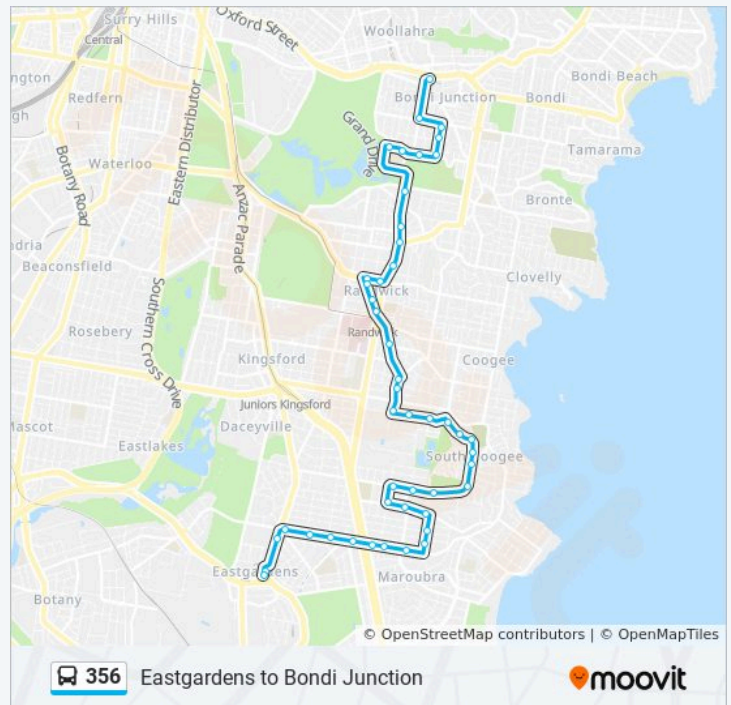

Moverly Rd at Bryne Ave

Moverly Rd opp South Coogee Bowling Club

Moverly Rd at Cooper St

Moverly Rd at Garden St

Garden St at Storey St

Storey St at Cooper St

Storey St before Flower St

Flower St at Alma Rd

### 356 bus Info

**Direction:** Eastgardens

**Stops:** 46

**Trip Duration:** 40 min

**Line Summary:**

Flower St at Galvin St

Maroubra Rd before Mons Ave

Maroubra Rd before Garden St

Maroubra Rd after Garden St

Maroubra Rd after Ferguson St

Maroubra Rd at Hannan St

Maroubra Rd before Hinkler St

Maroubra Rd before Bunnerong Rd

Bunnerong Rd at Kingsford St

Westfield Eastgardens, Lower Level, Stand C

**Direction: Randwick Junction**

30 stops

[VIEW LINE SCHEDULE](#)