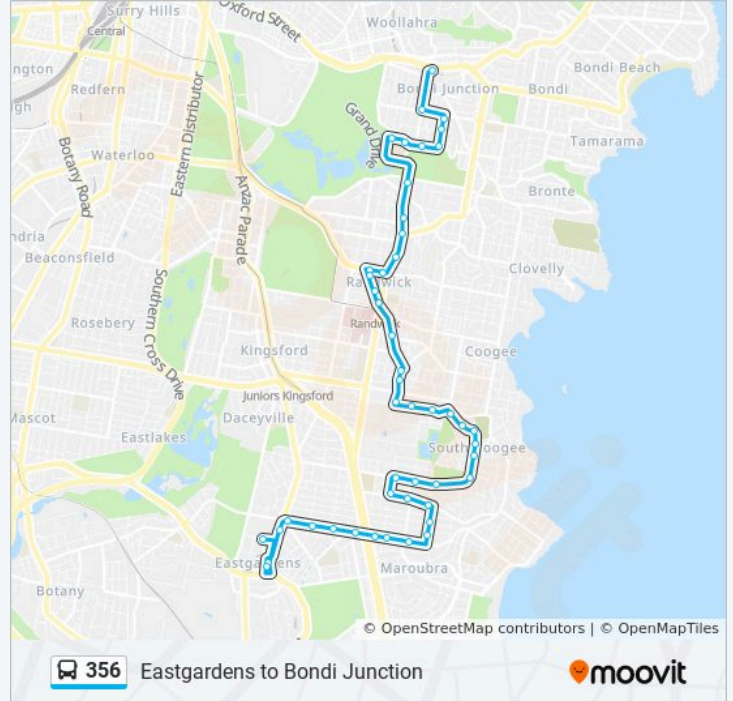

### 356 bus Info

**Direction:** Pagewood (Tingwell Blvd)

**Stops:** 48

**Trip Duration:** 45 min

**Line Summary:**

Canberra St opp Helena St  
 Canberra St at Bundock St  
 Bundock St before Ellen St  
 Bundock St at Hendy St  
 Elphinstone Rd at Uralla Pl  
 Elphinstone Rd at Yamba Pl  
 Elphinstone Rd after Iluka Pl  
 Elphinstone Rd opp Jacaranda Pl  
 South Coogee Public School, Moverly Rd  
 Moverly Rd at Bryne Ave  
 Moverly Rd opp South Coogee Bowling Club  
 Moverly Rd at Cooper St  
 Moverly Rd at Garden St  
 Garden St at Storey St  
 Storey St at Cooper St  
 Storey St before Flower St  
 Flower St at Alma Rd  
 Flower St at Galvin St  
 Maroubra Rd before Mons Ave  
 Maroubra Rd before Garden St  
 Maroubra Rd after Garden St  
 Maroubra Rd after Ferguson St  
 Maroubra Rd at Hannan St  
 Maroubra Rd before Hinkler St  
 Maroubra Rd before Bunnerong Rd  
 Bunnerong Rd at Kingsford St  
 Westfield Eastgardens, Lower Level, Stand C  
 Westfield Eastgardens, Lower Level, Stand B  
 Tingwell Bvd at Studio Dr

**Direction: Randwick Junction**

30 stops

[VIEW LINE SCHEDULE](#)

### 356 bus Time Schedule

Randwick Junction Route Timetable:

Sunday

Not Operational

Westfield Eastgardens, Bunnerong Rd, Stand A

Maroubra Rd after Bunnerong Rd

Maroubra Rd after Royal St

Maroubra Rd at Hannan St