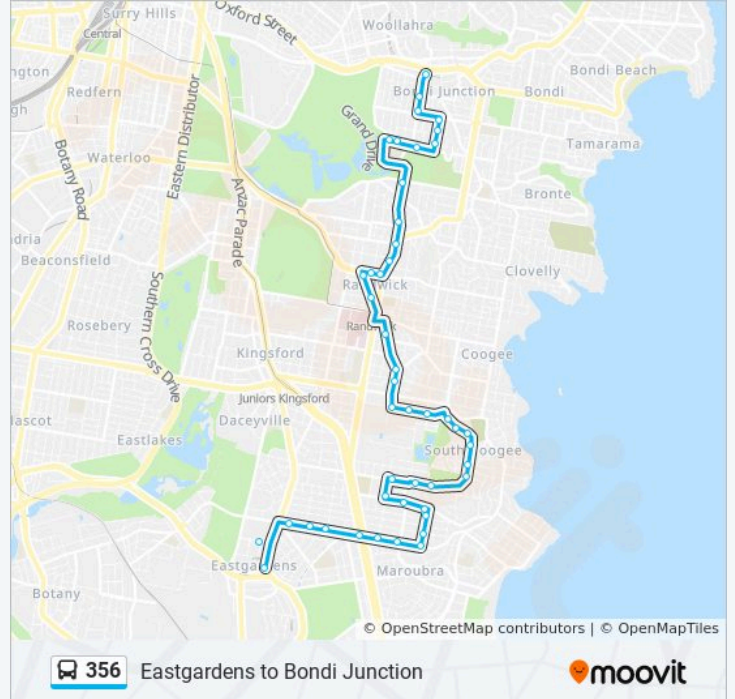

Alison Rd at Avoca St

St Jude's Anglican Church, Avoca St

Randwick Public School, Avoca St

Emanuel School, Avoca St

Avoca St at Darley Rd

Queens Park Rd after York Rd

Queens Park Rd at O'Sullivan Lane

Queens Park Rd opp Queens Park

Bourke St opp Arnold St

Bourke St after Cuthbert St

Bourke St before Birrell St

Newland St opp Gardiner Lane

Clementson Park, Newland St

Bondi Junction Station, Stand G

**Direction: Eastgardens**

46 stops

[VIEW LINE SCHEDULE](#)

Bondi Junction Station, Stand J

Newland St at Birrell St

Bourke St after Birrell St

Bourke St at Cuthbert St

**356 bus Time Schedule**

Eastgardens Route Timetable:

Sunday	07:16 - 22:16
Monday	06:16 - 23:16
Tuesday	06:16 - 23:16
Wednesday	06:16 - 23:16
Thursday	06:16 - 23:16

**Direction: Randwick Junction**

30 stops

[VIEW LINE SCHEDULE](#)