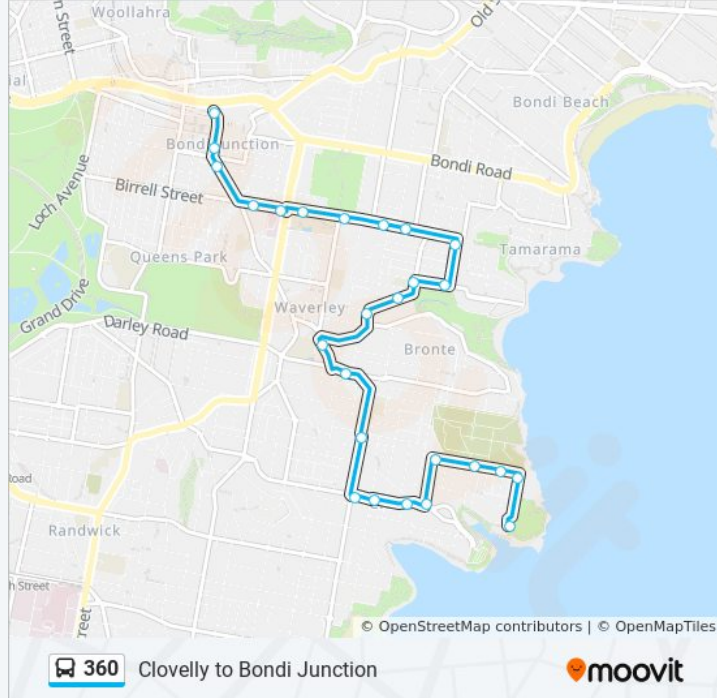

### Direction: Bondi Junction

26 stops

[VIEW LINE SCHEDULE](#)

- Eastbourne Av near Burrows Park
- Ocean St opp Clovelly Bowling Club
- Boundary St at Northumberland St
- Boundary St at Park St
- Boundary St at Keith St
- Keith St at Clovelly Rd
- Clovelly Rd at Mundarra St
- Clovelly Rd at Beach St
- Clovelly Rd at Arden St
- Clovelly Childcare Centre, Arden St
- Simpson Park, Macpherson St
- Leichhardt St opp Bronte Rd
- Murray St at Gibson St
- The Sydney Clinic, Murray St
- Bronte Public School, Murray St
- Hewlett St at Alfred St
- Alfred St at Birrell St
- Birrell St opp Watson St
- Birrell St at Dickson St
- Waverley Bowling Club, Birrell St
- Waverley Senior College, Birrell St
- War Memorial Hospital, Birrell St

### 360 bus Info

**Direction:** Bondi Junction

**Stops:** 26

**Trip Duration:** 23 min

**Line Summary:**

Birrell St before Bronte Rd

Bronte Rd opp Allens Pde

Oxford Street Mall, Bronte Rd

### Direction: Clovelly

28 stops

[VIEW LINE SCHEDULE](#)

Bondi Junction Station, Stand J

Bronte Rd at Gray St

Bronte Rd at Birrell St

Birrell St opp War Memorial Hospital

Birrell St opp Waverley Senior College

### 360 bus Info

**Direction:** Clovelly

**Stops:** 28

**Trip Duration:** 23 min

**Line Summary:**

 [360 bus Line Map](#)

Arden St at Burnie St

Arden St at Clovelly Rd