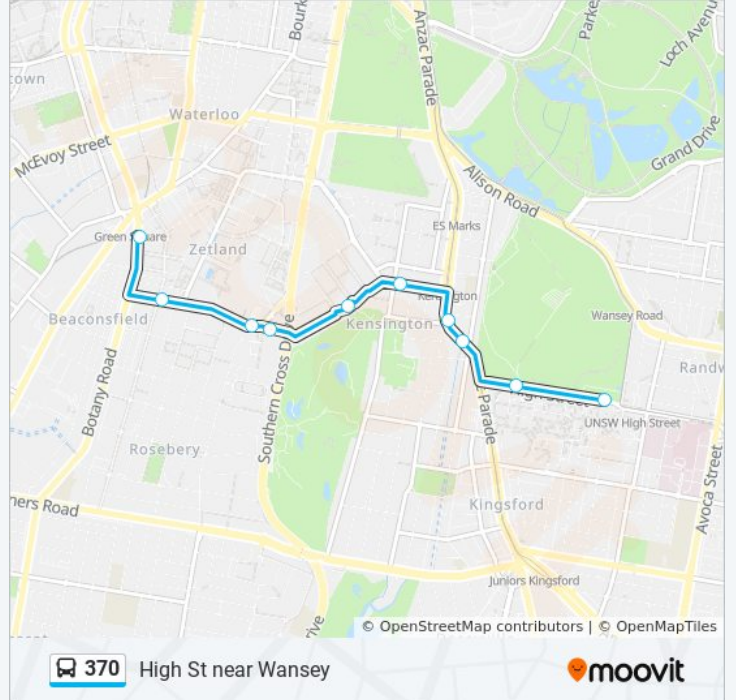

### 370 bus Info

**Direction:** Green Square

**Stops:** 18

**Trip Duration:** 30 min

**Line Summary:**

Botany Rd after Johnson St

Green Square Station, Botany Rd, Stand A

**Direction: High St near Wansey**

10 stops

[VIEW LINE SCHEDULE](#)

Green Square Station, Botany Rd, Stand C

Epsom Rd at Dunning Ave

Epsom Rd opp Dalmeny Ave

Epsom Rd after Link Rd

Lenthall St at McDougall St

Todman Ave at Balfour Rd

Anzac Pde after Darling St

Anzac Pde before Doncaster Ave

High St opp UNSW Gate 2

High St opp UNSW Gate 8

### 370 bus Info

**Direction:** High St near Wansey

**Stops:** 10

**Trip Duration:** 16 min

**Line Summary:**

370 bus time schedules and route maps are available in an offline PDF at [moovitapp.com](https://moovitapp.com). Use the [Moovit App](#) to see live bus times, train schedule or subway schedule, and step-by-step directions for all public transit in Sydney.