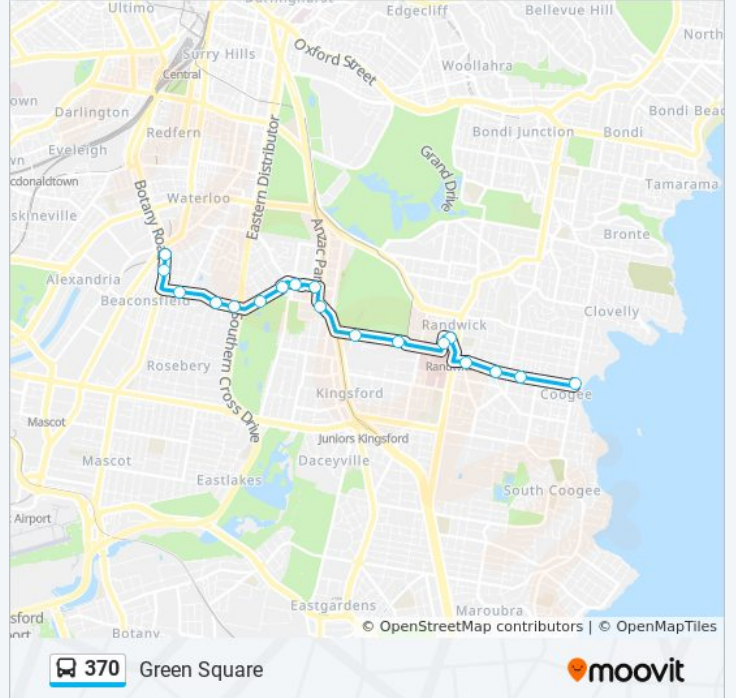

### Direction: Coogee Beach

48 stops

[VIEW LINE SCHEDULE](#)

- Federal Rd opp Bicentennial Park
- Glebe Point Rd at Leichhardt St
- Glebe Point Rd after Cook St
- Glebe Point Rd after Forsyth St
- Glebe Point Rd opp Glebe Library
- Glebe Point Rd at Bridge Rd
- Glebe Point Rd at St Johns Rd
- Glebe Point Rd at Mitchell St
- Glebe Point Rd opp Glebe Public School
- Glebe Point Rd at Broadway
- City Rd opp Victoria Park
- City Rd after Cleveland St
- University of Sydney, City Rd
- King St opp Carillon Ave
- King St after Queen St
- King St opp Missenden Rd
- King St at Erskineville Rd
- Newtown Station, King St, Stand C
- King St opp Holt St
- King St opp Camden St
- King St opp Holmwood St

### 370 bus Info

**Direction:** Glebe Point

**Stops:** 48

**Trip Duration:** 63 min

**Line Summary:**

King St at Carillon Ave

University of Sydney, City Rd

Victoria Park, City Rd

### 370 bus Info

**Direction:** Green Square

**Stops:** 18

**Trip Duration:** 30 min

**Line Summary:**

Botany Rd after Johnson St

Green Square Station, Botany Rd, Stand A

**Direction: High St near Wansey**

10 stops

[VIEW LINE SCHEDULE](#)

Green Square Station, Botany Rd, Stand C

Epsom Rd at Dunning Ave

Epsom Rd opp Dalmeny Ave

Epsom Rd after Link Rd

Lenthall St at McDougall St

Todman Ave at Balfour Rd