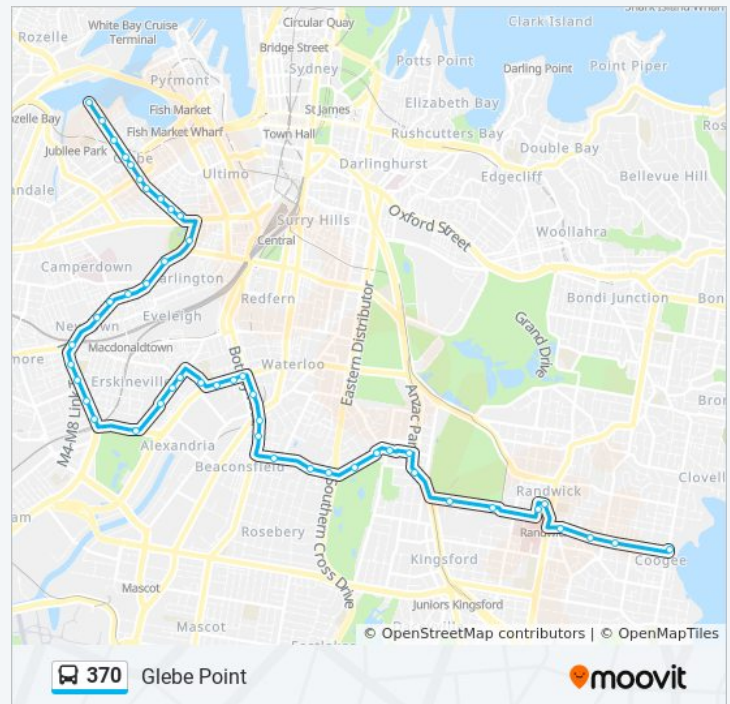

### Direction: Coogee Beach

48 stops

[VIEW LINE SCHEDULE](#)

- Federal Rd opp Bicentennial Park
- Glebe Point Rd at Leichhardt St
- Glebe Point Rd after Cook St
- Glebe Point Rd after Forsyth St
- Glebe Point Rd opp Glebe Library
- Glebe Point Rd at Bridge Rd
- Glebe Point Rd at St Johns Rd
- Glebe Point Rd at Mitchell St
- Glebe Point Rd opp Glebe Public School
- Glebe Point Rd at Broadway
- City Rd opp Victoria Park
- City Rd after Cleveland St
- University of Sydney, City Rd
- King St opp Carillon Ave
- King St after Queen St
- King St opp Missenden Rd
- King St at Erskineville Rd
- Newtown Station, King St, Stand C
- King St opp Holt St
- King St opp Camden St
- King St opp Holmwood St

King St opp Georgina St

Wednesday	00:00 - 23:40
Thursday	00:00 - 23:40
Friday	00:00 - 23:40
Saturday	00:00 - 23:40

### 370 bus Info

**Direction:** Glebe Point

**Stops:** 48

**Trip Duration:** 63 min

**Line Summary:**

King St at Carillon Ave

University of Sydney, City Rd

Victoria Park, City Rd

### Direction: Green Square

18 stops

[VIEW LINE SCHEDULE](#)

Arden St opp Coogee Bay Rd

Coogee Public School, Coogee Bay Rd

Coogee Bay Rd at Dudley St

Coogee Bay Rd at Perouse Rd

Belmore Rd opp Royal Randwick Shopping Centre