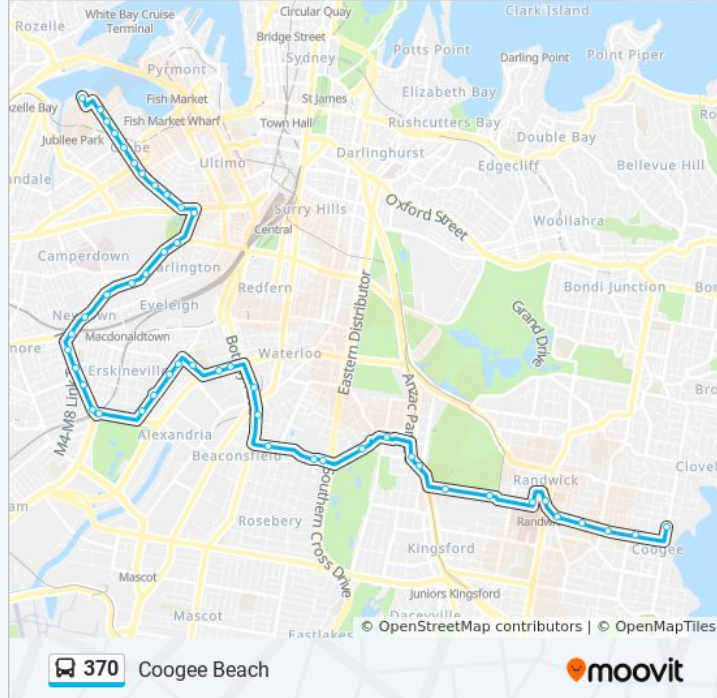

### Direction: Coogee Beach

48 stops

[VIEW LINE SCHEDULE](#)

- Federal Rd opp Bicentennial Park
- Glebe Point Rd at Leichhardt St
- Glebe Point Rd after Cook St
- Glebe Point Rd after Forsyth St
- Glebe Point Rd opp Glebe Library
- Glebe Point Rd at Bridge Rd
- Glebe Point Rd at St Johns Rd
- Glebe Point Rd at Mitchell St
- Glebe Point Rd opp Glebe Public School
- Glebe Point Rd at Broadway
- City Rd opp Victoria Park
- City Rd after Cleveland St
- University of Sydney, City Rd
- King St opp Carillon Ave
- King St after Queen St
- King St opp Missenden Rd
- King St at Erskineville Rd
- Newtown Station, King St, Stand C
- King St opp Holt St
- King St opp Camden St
- King St opp Holmwood St

### 370 bus Info

**Direction:** Coogee Beach

**Stops:** 48

**Trip Duration:** 62 min

**Line Summary:**

King St opp St Peters Station

Sydney Park Rd opp Sydney Park

Mitchell Rd after Coulson St

High St opp UNSW Gate 8

Clara St at Blenheim St

Belmore Rd at Avoca St

Coogee Bay Rd after Belmore Rd

Coogee Bay Rd at St Luke St

Coogee Bay Rd at Melody St

St Brigid's Primary School, Coogee Bay Rd

Arden St at Dolphin St

**Direction: Glebe Point**

48 stops

[VIEW LINE SCHEDULE](#)

Arden St opp Coogee Bay Rd

Coogee Public School, Coogee Bay Rd

**370 bus Time Schedule**

Glebe Point Route Timetable:

Sunday	00:00 - 23:40
Monday	00:00 - 23:40
Tuesday	00:00 - 23:40