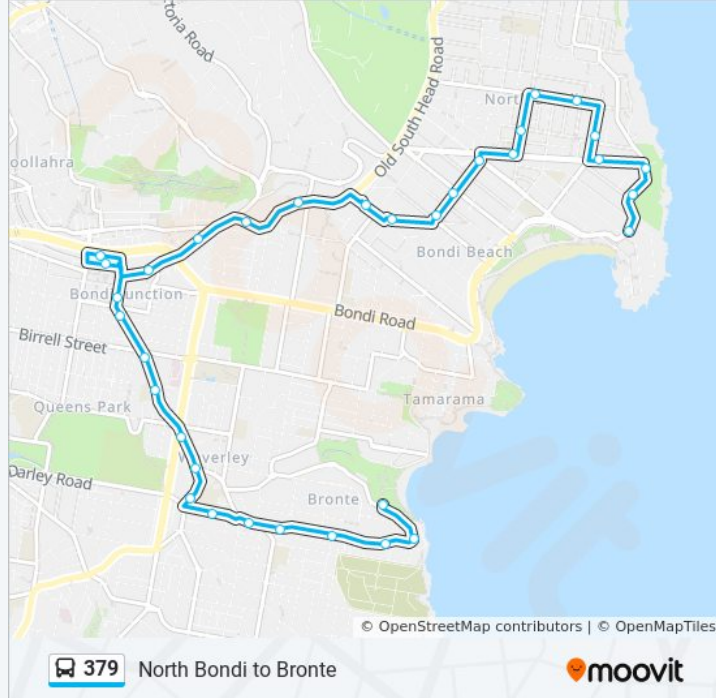

Bondi Junction Station, Grafton St, Stand Q

Bondi Junction Station, Stand D

Westfield Bondi Junction, Oxford St

Old South Head Rd before Edgecliff Rd

Old South Head Rd after Victoria Rd

Old South Head Rd before Banksia Rd

O'Brien St at Simpson St

O'Brien St opp Barracluff Ave

Glenayr Ave at Hall St

Glenayr Ave at Curlewis St

Glenayr Ave opp Warners Ave

Galilee Primary School, Blair St

Mitchell St at O'Donnell St

Murriverie Rd at Hardy St

Murriverie Rd opp Frederick St

Wairoa Ave before O'Donnell St

Blair St after Wairoa Ave

Military Rd opp Blair St

Military Rd opp Wallis Pde

North Bondi Shops, Campbell Pde, Stand A

379 bus time schedules and route maps are available in an offline PDF at moovitapp.com. Use the [Moovit App](#) to see live bus times, train schedule or subway schedule, and step-by-step directions for all public transit in Sydney.

[About Moovit](#) · [MaaS Solutions](#) · [Supported Countries](#) · [Mooviter Community](#)

© 2024 Moovit - All Rights Reserved

Check Live Arrival Times