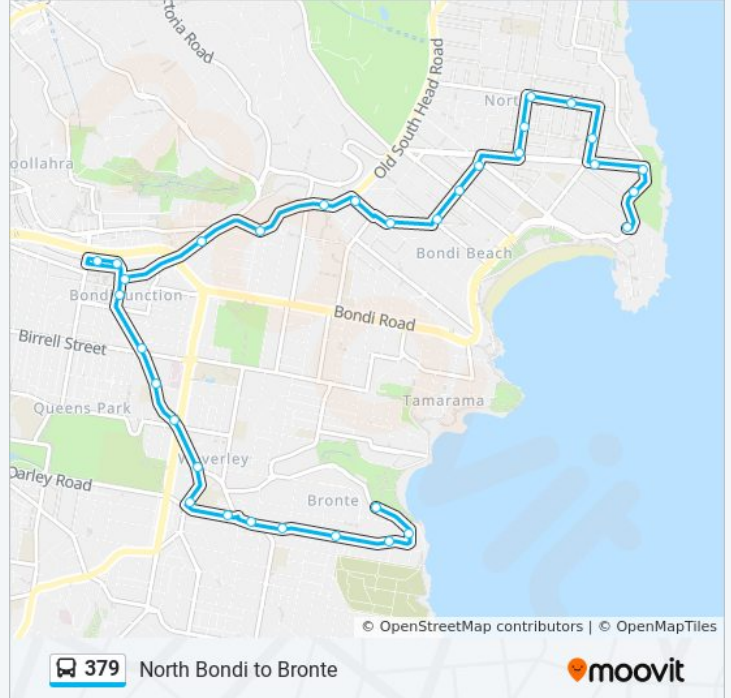

379 bus Info

Direction: Bondi Junction

Stops: 19

Trip Duration: 17 min

Line Summary:

Direction: Bronte

33 stops

[VIEW LINE SCHEDULE](#)

Direction: Bronte

Stops: 33

Trip Duration: 38 min

Line Summary:

Bondi Junction Station, Stand P
 Bondi Junction Station, Stand K
 Bronte Rd at Gray St
 Bronte Rd at Birrell St
 Bronte Rd opp Waverley Public School
 Bronte Rd at Carrington Rd
 Bronte Rd opp Albion St
 St Catherine's School, Gate 1, Albion St
 Macpherson St opp Wills Ave
 Macpherson St at Lugar St
 Macpherson St opp Macpherson Park
 Macpherson St at St Thomas St
 Macpherson St at Tipper Ave
 Bronte Rd before Pacific St
 Bronte Beach Terminus, Bronte Rd

Direction: North Bondi

34 stops

[VIEW LINE SCHEDULE](#)

Bronte Beach Terminus, Bronte Rd
 Bronte Rd opp Macpherson St
 Macpherson St opp Tipper Ave
 Macpherson St after St Thomas St
 Macpherson Park, Macpherson St
 Simpson Park, Macpherson St
 Macpherson St after Wills Ave
 Albion St opp St Catherine's School, Gate 1
 Albion St at Bronte Rd
 Bronte Rd at Carrington Rd
 Waverley Public School, Bronte Rd
 Bronte Rd before Birrell St
 Bronte Rd opp Allens Pde
 Oxford Street Mall, Bronte Rd

379 bus Info

Direction: North Bondi

Stops: 34

Trip Duration: 38 min

Line Summary:

Bondi Junction Station, Grafton St, Stand Q

Bondi Junction Station, Stand D

Westfield Bondi Junction, Oxford St