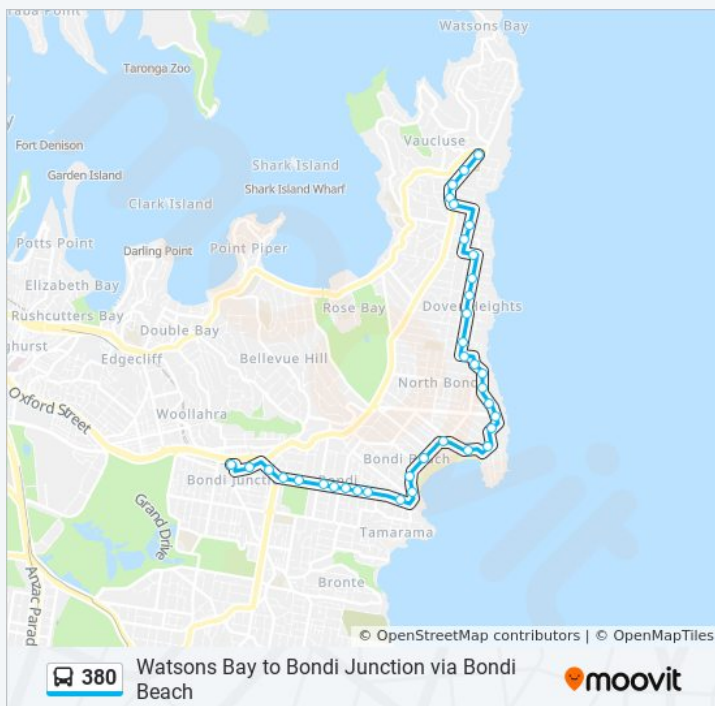

Use the Moovit App to find the closest 380 bus station near you and find out when is the next 380 bus arriving.

Direction: Bondi Junction

42 stops

[VIEW LINE SCHEDULE](#)

- Military Rd opp Robertson Park
- Old South Head Rd opp Salisbury St
- Gap Park, Old South Head Rd
- Signal Hill Reserve, Old South Head Rd
- Old South Head Rd opp Cambridge Ave
- Old South Head Rd opp Georges Rd
- Old South Head Rd opp Macquarie Lighthouse
- Christison Park, Old South Head Rd
- South Head Cemetery, Old South Head Rd
- Old South Head Rd at Burge St
- Old South Head Rd near Billong Av
- Kimberley Reserve, Military Rd
- Military Rd at Oceanview Ave
- Peel St at George St
- Lancaster Rd opp Dudley Page Reserve
- Military Rd at Weonga Rd
- Military Rd at Blake St
- Military Rd at Dover Rd
- Military Rd at Raleigh St
- Military Rd after Arthur St
- Military Rd at Wentworth St

Military Rd at Oceanview Ave

Military Rd at Old South Head Rd

Old South Head Rd at Clarendon St

Old South Head Rd at Billong Ave

Old South Head Rd at Laguna St

Old South Head Rd opp South Head Cemetery

Direction: South Head Cemetery

Stops: 36

Trip Duration: 24 min

Line Summary:

Direction: Watsons Bay

44 stops

[VIEW LINE SCHEDULE](#)

Bondi Junction Station, Stand B

380 bus Time Schedule

Watsons Bay Route Timetable:

Sunday 08:40 - 20:00

Monday 08:23 - 19:55

Westfield Bondi Junction, Oxford St, Stand B

Bondi Rd opp Fingleton Reserve

Bondi Rd opp Waverley Council Chambers

Bondi Rd opp Waverley Oval