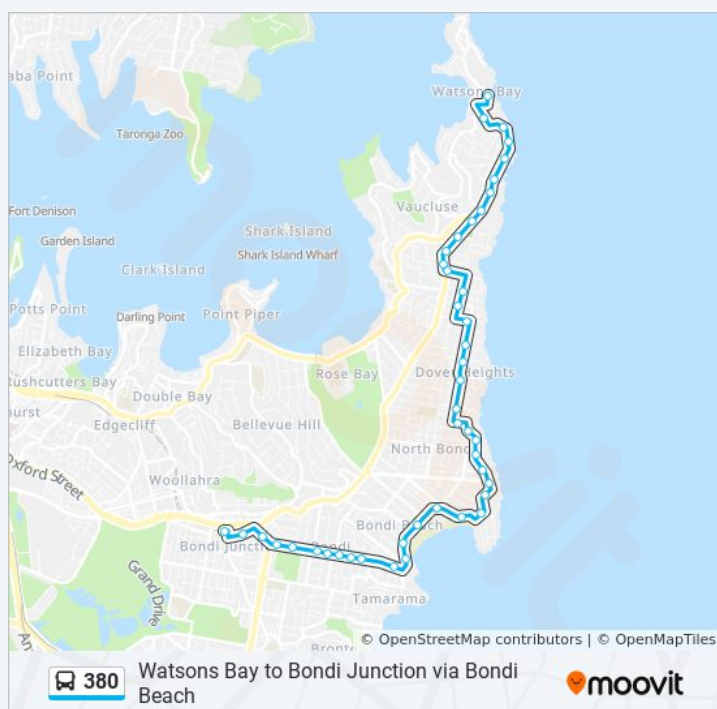

Use the Moovit App to find the closest 380 bus station near you and find out when is the next 380 bus arriving.

Direction: Bondi Junction

42 stops

[VIEW LINE SCHEDULE](#)

- Military Rd opp Robertson Park
- Old South Head Rd opp Salisbury St
- Gap Park, Old South Head Rd
- Signal Hill Reserve, Old South Head Rd
- Old South Head Rd opp Cambridge Ave
- Old South Head Rd opp Georges Rd
- Old South Head Rd opp Macquarie Lighthouse
- Christison Park, Old South Head Rd
- South Head Cemetery, Old South Head Rd
- Old South Head Rd at Burge St
- Old South Head Rd near Billong Av
- Kimberley Reserve, Military Rd
- Military Rd at Oceanview Ave
- Peel St at George St
- Lancaster Rd opp Dudley Page Reserve
- Military Rd at Weonga Rd
- Military Rd at Blake St
- Military Rd at Dover Rd
- Military Rd at Raleigh St
- Military Rd after Arthur St
- Military Rd at Wentworth St

Watsons Bay Route Timetable:

Sunday 08:40 - 20:00

Monday 08:23 - 19:55

Westfield Bondi Junction, Oxford St, Stand B

Bondi Rd opp Fingleton Reserve

Bondi Rd opp Waverley Council Chambers

Bondi Rd opp Waverley Oval

Thursday 08:23 - 19:55

Friday 08:23 - 19:55

Saturday 08:40 - 20:00

380 bus Info

Direction: Watsons Bay

Stops: 44

Trip Duration: 33 min

Line Summary:

Old South Head Rd at Laguna St

Old South Head Rd opp South Head Cemetery

Old South Head Rd opp Christison Park

Macquarie Lighthouse, Old South Head Rd

Old South Head Rd at Georges Rd

Old South Head Rd after Cambridge Ave