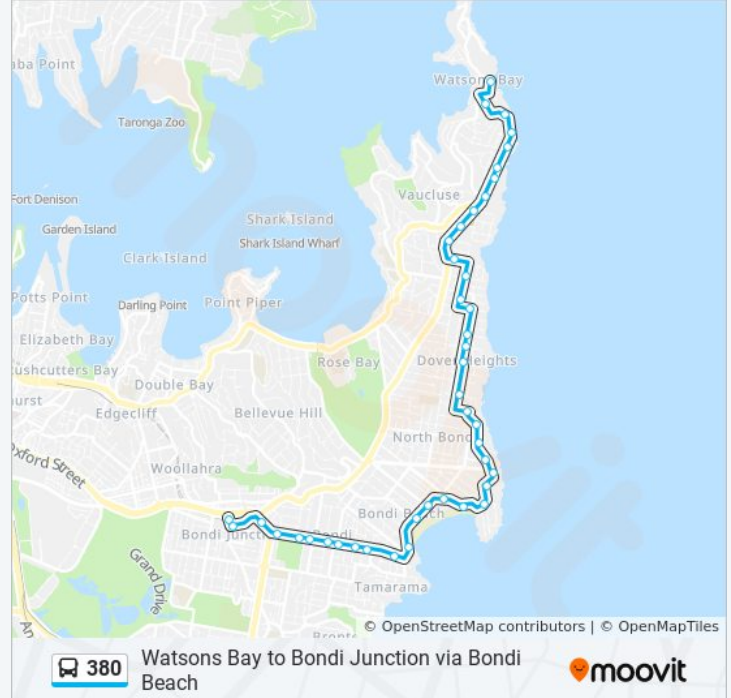

Use the Moovit App to find the closest 380 bus station near you and find out when is the next 380 bus arriving.

Direction: Bondi Junction

42 stops

[VIEW LINE SCHEDULE](#)

- Military Rd opp Robertson Park
- Old South Head Rd opp Salisbury St
- Gap Park, Old South Head Rd
- Signal Hill Reserve, Old South Head Rd
- Old South Head Rd opp Cambridge Ave
- Old South Head Rd opp Georges Rd
- Old South Head Rd opp Macquarie Lighthouse
- Christison Park, Old South Head Rd
- South Head Cemetery, Old South Head Rd
- Old South Head Rd at Burge St
- Old South Head Rd near Billong Av
- Kimberley Reserve, Military Rd
- Military Rd at Oceanview Ave
- Peel St at George St
- Lancaster Rd opp Dudley Page Reserve
- Military Rd at Weonga Rd
- Military Rd at Blake St
- Military Rd at Dover Rd
- Military Rd at Raleigh St
- Military Rd after Arthur St
- Military Rd at Wentworth St

South Bondi Beach, Campbell Pde

Bondi Rd at Dudley St

Bondi Rd opp Castlefield St

Bondi Rd at Imperial Ave

Bondi Rd opp Wellington St

Bondi Rd at Ocean St South

Bondi Rd before Park Pde

Waverley Oval, Bondi Rd

Waverley Council Chambers, Bondi Rd

Fingleton Reserve, Bondi Rd

Westfield Bondi Junction, Oxford St, Stand A

Bondi Junction Station, Stand P

Direction: South Head Cemetery

36 stops

[VIEW LINE SCHEDULE](#)

Bondi Junction Station, Stand B

Watsons Bay Route Timetable:

Sunday 08:40 - 20:00

Monday 08:23 - 19:55

Westfield Bondi Junction, Oxford St, Stand B

Bondi Rd opp Fingleton Reserve

Bondi Rd opp Waverley Council Chambers

Bondi Rd opp Waverley Oval