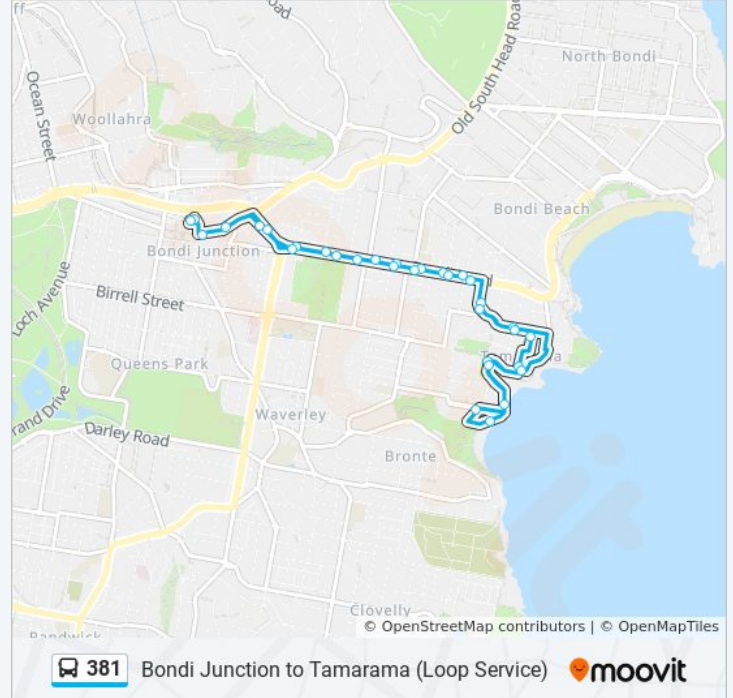

Denham St at Fletcher St

Bondi Rd opp Castlefield St

Bondi Rd at Imperial Ave

Bondi Rd opp Wellington St

Bondi Rd at Ocean St South

Bondi Rd before Park Pde

Waverley Oval, Bondi Rd

Waverley Council Chambers, Bondi Rd

Fingleton Reserve, Bondi Rd

Westfield Bondi Junction, Oxford St, Stand A

Bondi Junction Station, Stand P

381 bus time schedules and route maps are available in an offline PDF at moovitapp.com. Use the [Moovit App](#) to see live bus times, train schedule or subway schedule, and step-by-step directions for all public transit in Sydney.

[About Moovit](#) • [MaaS Solutions](#) • [Supported Countries](#) • [Mooviter Community](#)

© 2024 Moovit - All Rights Reserved

Check Live Arrival Times