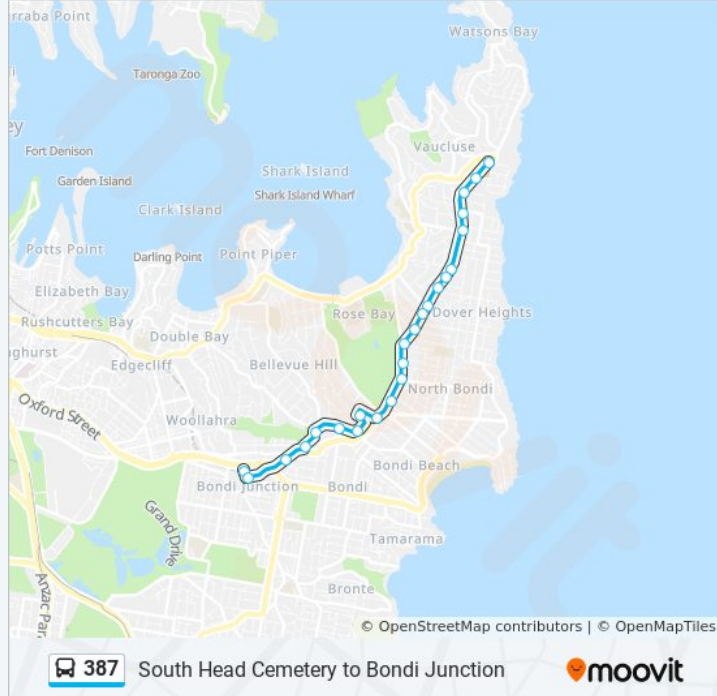

Use the Moovit App to find the closest 387 bus station near you and find out when is the next 387 bus arriving.

Direction: Bondi Junction

24 stops

[VIEW LINE SCHEDULE](#)

- South Head Cemetery, Old South Head Rd
- Old South Head Rd at Burge St
- Old South Head Rd near Billong Av
- Old South Head Rd at Military Rd
- Old South Head Rd opp Towns Rd
- Old South Head Rd opp Fernleigh Ave
- Old South Head Rd after Princess St
- Old South Head Rd at Roberts St
- Old South Head Rd at Dover Rd
- Old South Head Rd at Beaumont St
- Old South Head Rd at Onslow St
- Old South Head Rd at The Avenue
- Old South Head Rd after Owen St
- Old South Head Rd at Murriverie Rd
- Old South Head Rd after Warners Ave
- Birriga Rd after Old South Head Rd
- Birriga Rd opp Bundarra Rd
- Birriga Rd opp Bennelong Cres
- Birriga Rd at Banksia Rd
- Bellevue Hill Public School, Victoria Rd
- Victoria Rd at Old South Head Rd
- Old South Head Rd at Paul St

387 bus Info

Direction: Bondi Junction

Stops: 24

Trip Duration: 21 min

Line Summary:

Westfield Bondi Junction, Oxford St, Stand A

Bondi Junction Station, Stand P

Direction: South Head Cemetery

23 stops

[VIEW LINE SCHEDULE](#)

Bondi Junction Station, Stand C

Westfield Bondi Junction, Oxford St

Old South Head Rd before Edgecliff Rd

Victoria Rd after Old South Head Rd

Victoria Rd opp Bellevue Hill Public School

Direction: South Head Cemetery

Stops: 23

Trip Duration: 19 min

Line Summary:

Old South Head Rd at Captain Pipers Rd

Old South Head Rd at Clarendon St

Old South Head Rd at Billong Ave

Old South Head Rd at Laguna St