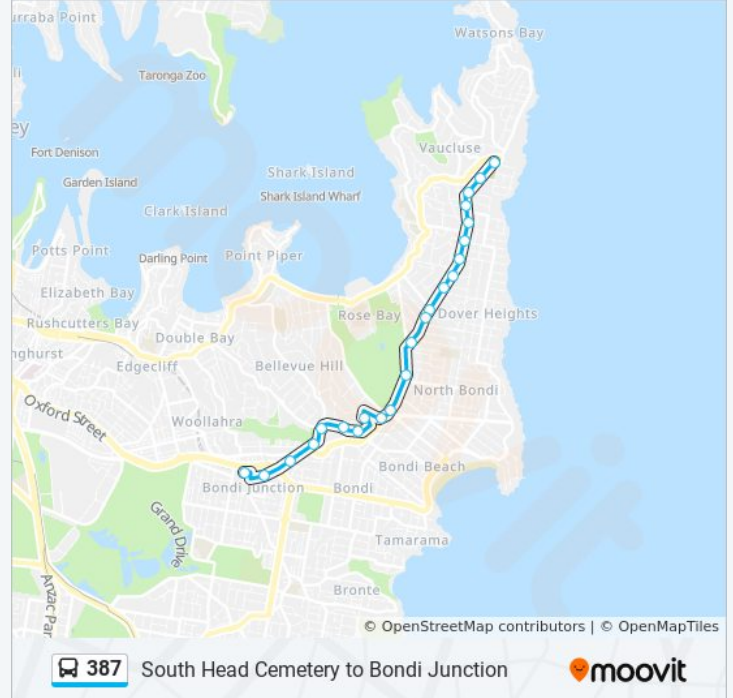

Old South Head Rd at Captain Pipers Rd

Old South Head Rd at Clarendon St

Old South Head Rd at Billong Ave

Old South Head Rd at Laguna St

Old South Head Rd opp South Head Cemetery

387 bus time schedules and route maps are available in an offline PDF at moovitapp.com. Use the Moovit App to see live bus times, train schedule or subway schedule, and step-by-step directions for all public transit in Sydney.

© 2024 Moovit - All Rights Reserved