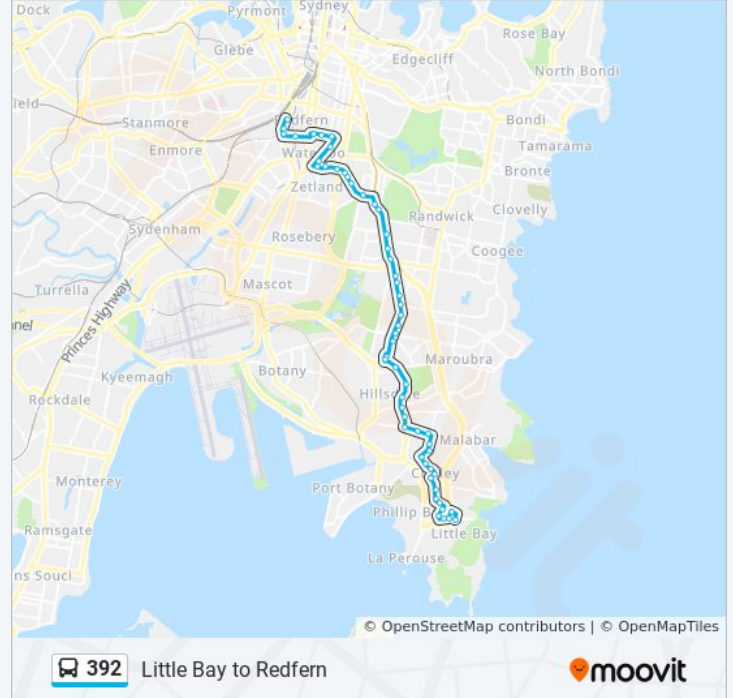

Hastings Ave before Little Bay Rd

Little Bay Rd at Namatjira Pl

Woomera Rd at Woonah St

Woomera Rd at Bega Ave

Mirrabooka Cres after Alkoo Ave

Mirrabooka Cres before Woonah St

Mirrabooka Cres at Little Bay Rd

**Direction: Matraville Hotel-Bunnerong/Franklin**

37 stops

[VIEW LINE SCHEDULE](#)

Redfern Station, Regent St, Stand C

Regent St opp Boundary St

Botany Rd before Raglan St

Raglan St opp George St

PCYC South Sydney, Phillip St