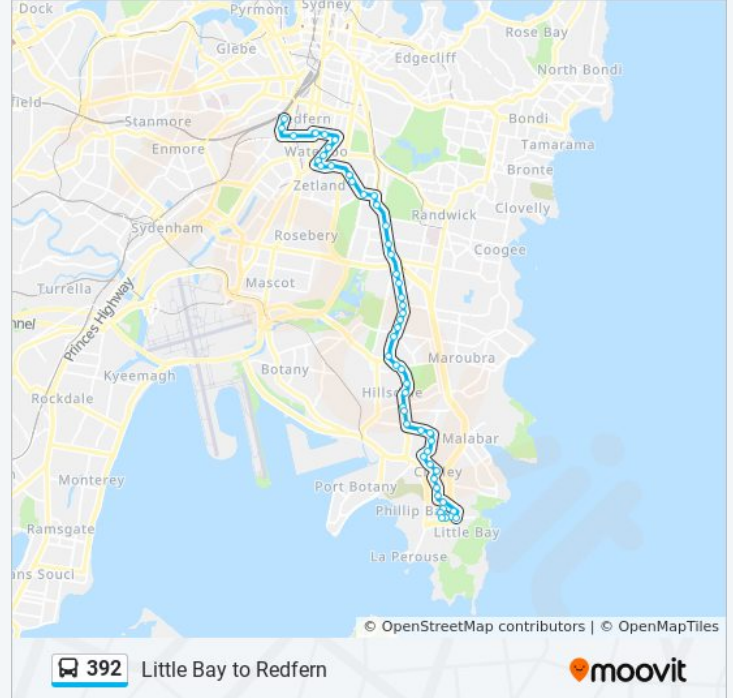

Bunnerong Rd before Beauchamp Rd

Bunnerong Rd at Devitt Pl

Southpoint Shops, Bunnerong Rd

Bunnerong Rd opp Heffron Park

Bunnerong Rd at Smith St

Westfield Eastgardens, Bunnerong Rd, Stand A

Bunnerong Rd before Heffron Rd

Harris Reserve, Bunnerong Rd

Bunnerong Rd at Wark Ave

Bunnerong Rd at Keysor Rd

Monash Gardens, Bunnerong Rd

Bunnerong Rd at Prince Edward Cir

Daceyville Public School, Bunnerong Rd

Bunnerong Rd at Sergeant Larkin Cres

Kingsford Nine Ways, Anzac Pde, Stand A

Anzac Pde after Strachan St

NIDA, Anzac Pde

Anzac Pde before Addison St

Todman Ave after Anzac Pde

Todman Ave at Balfour Rd

Todman Ave at Baker St

Todman Ave at Carminya St

O'Dea Ave at Grandstand Pde

O'Dea Ave before Bourke St

Bourke St at Powell St

Bourke St at McEvoy St

Bourke St opp Lachlan St

Bourke St at Danks St

Phillip St at Young St

Phillip St opp PCYC South Sydney

Raglan St after George St

Wyndham St at Boundary St

Redfern Station, Gibbons St, Stand B