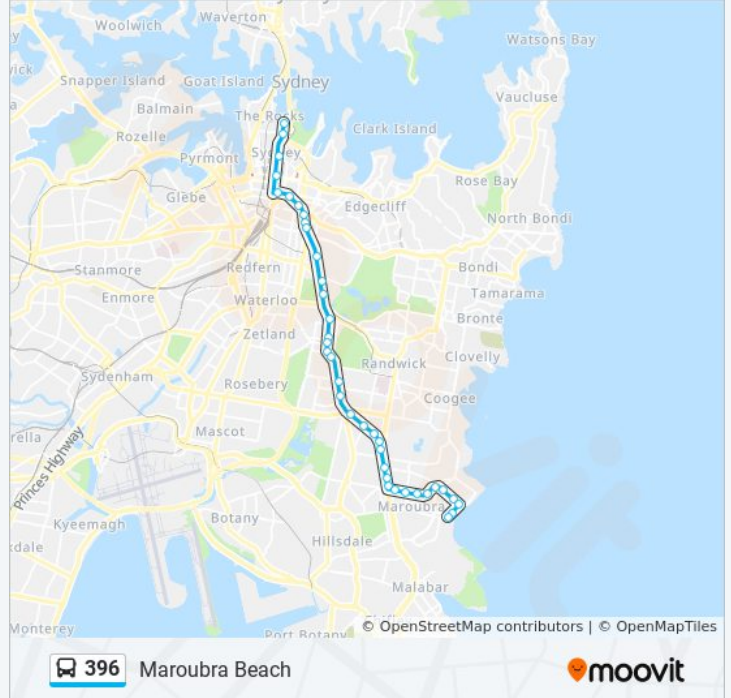

 396

City Circular Quay

Get The App

The 396 bus line (City Circular Quay) has 2 routes. For regular weekdays, their operation hours are:
 (1) City Circular Quay: 00:10 - 23:50(2) Maroubra Beach: 00:11 - 23:51
 Use the Moovit App to find the closest 396 bus station near you and find out when is the next 396 bus arriving.

Direction: Maroubra Beach

38 stops

[VIEW LINE SCHEDULE](#)

Circular Quay, Alfred St, Stand B

Phillip St opp Museum of Sydney

Martin Place Station, Elizabeth St, Stand E

Hyde Park, Elizabeth St, Stand A

Museum Station, Elizabeth St, Stand B

Anzac Pde opp Broadbent St

Anzac Pde at Avoca St

Maroubra Junction Public School, Anzac Pde

Anzac Pde at Alma Rd

Anzac Pde at Green St

Maroubra Rd at Garden St

Maroubra Rd before Cooper St

Maroubra Rd at Flower St

Maroubra Rd before French St

Malabar Rd opp Nicol Lane

Maroubra Rd after Malabar Rd

Maroubra Rd before Hereward St

Maroubra Rd at Marine Pde

Maroubra SLSC, Marine Pde

Maroubra Beach, Marine Pde

396 bus time schedules and route maps are available in an offline PDF at moovitapp.com. Use the [Moovit App](#) to see live bus times, train schedule or subway schedule, and step-by-step directions for all public transit in Sydney.