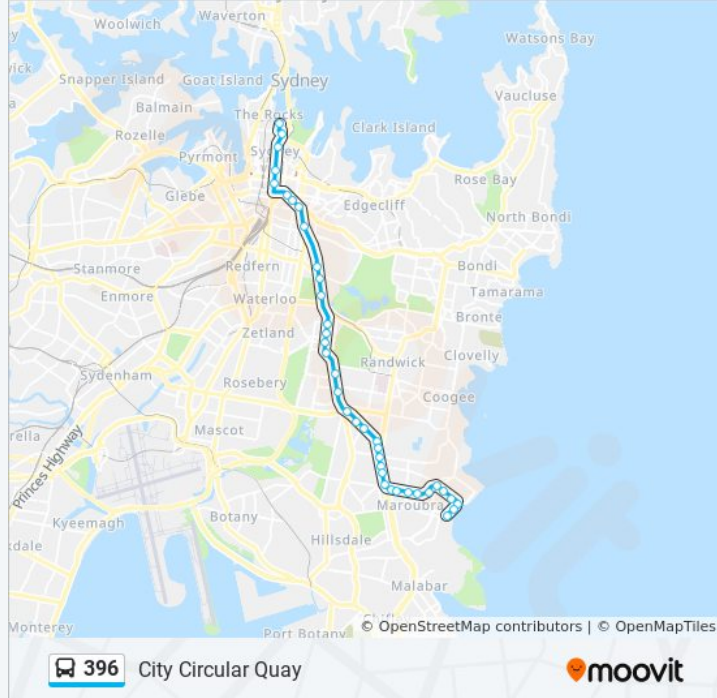

 396

City Circular Quay

Get The App

The 396 bus line (City Circular Quay) has 2 routes. For regular weekdays, their operation hours are:
 (1) City Circular Quay: 00:10 - 23:50(2) Maroubra Beach: 00:11 - 23:51
 Use the Moovit App to find the closest 396 bus station near you and find out when is the next 396 bus arriving.

Oxford St at Brisbane St

Museum Station, Elizabeth St, Stand D

St James Station, Elizabeth St, Stand C

Martin Place Station, Elizabeth St, Stand C

Museum of Sydney, Phillip St

Circular Quay, Young St, Stand D

Direction: Maroubra Beach

38 stops

[VIEW LINE SCHEDULE](#)

Circular Quay, Alfred St, Stand B

Phillip St opp Museum of Sydney

Martin Place Station, Elizabeth St, Stand E

Hyde Park, Elizabeth St, Stand A

Museum Station, Elizabeth St, Stand B

396 bus Info

Direction: Maroubra Beach

Stops: 38

Trip Duration: 45 min

Line Summary:

Anzac Pde before Robertson Rd

Anzac Pde at Abbotford St

Anzac Pde at Ascot St