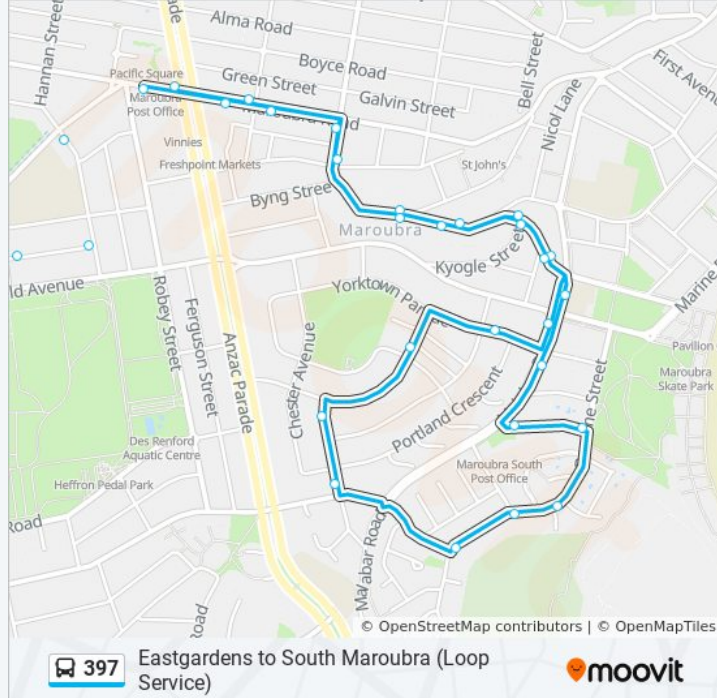

**397 bus Info**

**Direction:** Maroubra Jn (Maroubra Rd)

**Stops:** 33

**Trip Duration:** 16 min

**Line Summary:**

Mons Ave opp Kyogle St

Mons Ave opp Camira St

St Mary - St Joseph Primary School, Malabar Rd

Malabar Rd after Bridges St

Tyrwhitt St opp South Maroubra Village Green

Tyrwhitt St at Broome St

Broome St at Brown Rd

Broome St opp Meagher Ave

Broome St opp Beauchamp Rd

Chicago Ave after Beauchamp Rd

Chicago Ave before Minneapolis Cres

Minneapolis Cres opp Sims Lane

Yorktown Pde after New Orleans Cres

Malabar Rd at Fitzgerald Ave

Mons Ave at Camira St

Mons Ave at Kyogle St

67 Mons Ave

51 Mons Ave

Mons Ave at Maroubra Rd

Maroubra Rd before Garden St

Maroubra Rd after Garden St

Maroubra Rd after Ferguson St

397 bus time schedules and route maps are available in an offline PDF at [moovitapp.com](https://moovitapp.com). Use the [Moovit App](#) to see live bus times, train schedule or subway schedule, and step-by-step directions for all public transit in Sydney.