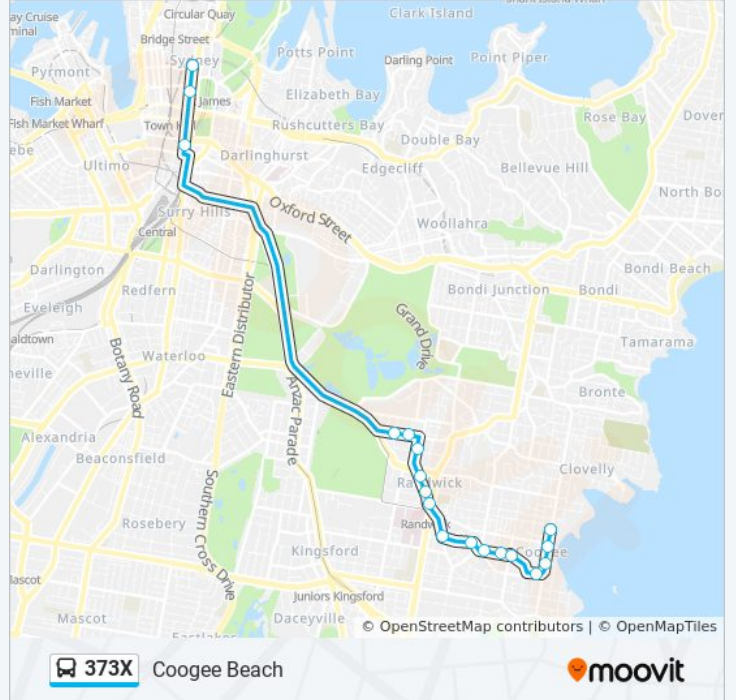

 **373X**

City Museum

Get The App

The 373X bus line (City Museum) has 2 routes. For regular weekdays, their operation hours are:

(1) City Museum: 06:13 - 09:23(2) Coogee Beach: 15:12 - 19:13

Use the Moovit App to find the closest 373X bus station near you and find out when is the next 373X bus arriving.

Direction: City Museum

17 stops

[VIEW LINE SCHEDULE](#)

Arden St opp Coogee Bay Rd
Arden St at Carr St
Havelock Ave at Asher St
Carr St at Berwick St
Carr St at Byron St
Baker Park, Carr St
Dudley St at St Pauls St
Perouse Rd at Soudan St
Belmore Rd opp Royal Randwick Shopping Centre
Belmore Rd before Alison Rd
Cook St at Frances St
Cowper St at Church St
Cowper St opp Mulwarree Ave
Chifley Tower, Bent St
Martin Place Station, Elizabeth St, Stand F
St James Station, Elizabeth St, Stand A
Museum Station, Elizabeth St, Stand C

373X bus Info

Direction: City Museum

Stops: 17

Trip Duration: 37 min

Line Summary:

Direction: Coogee Beach

18 stops

[VIEW LINE SCHEDULE](#)

373X bus Info

Direction: Coogee Beach

Stops: 18

Trip Duration: 38 min

Line Summary:

373X bus time schedules and route maps are available in an offline PDF at moovitapp.com. Use the [Moovit App](#) to see live bus times, train schedule or subway schedule, and step-by-step directions for all public transit in Sydney.