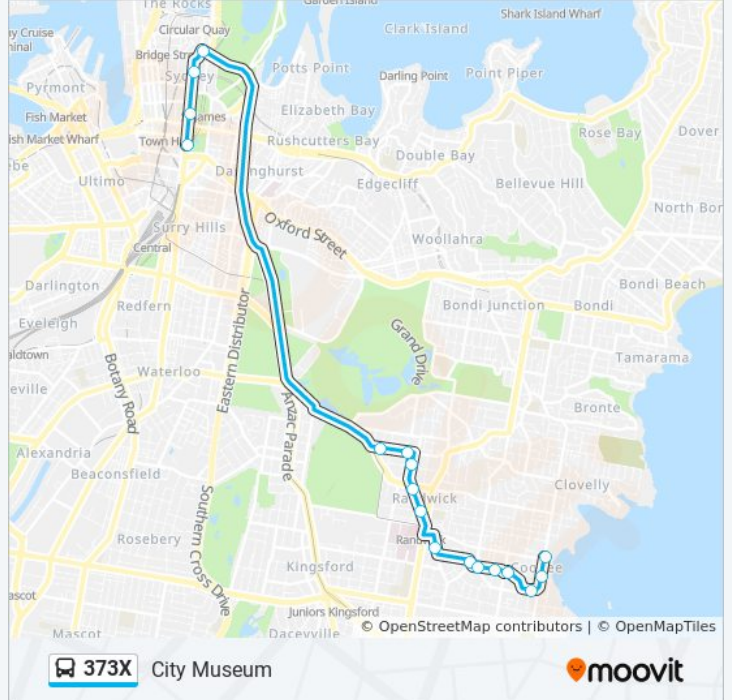

 **373X**

City Museum

Get The App

The 373X bus line (City Museum) has 2 routes. For regular weekdays, their operation hours are:

(1) City Museum: 06:13 - 09:23(2) Coogee Beach: 15:12 - 19:13

Use the Moovit App to find the closest 373X bus station near you and find out when is the next 373X bus arriving.

Direction: City Museum

17 stops

[VIEW LINE SCHEDULE](#)

Arden St opp Coogee Bay Rd
Arden St at Carr St
Havelock Ave at Asher St
Carr St at Berwick St
Carr St at Byron St
Baker Park, Carr St
Dudley St at St Pauls St
Perouse Rd at Soudan St
Belmore Rd opp Royal Randwick Shopping Centre
Belmore Rd before Alison Rd
Cook St at Frances St
Cowper St at Church St
Cowper St opp Mulwarree Ave
Chifley Tower, Bent St
Martin Place Station, Elizabeth St, Stand F
St James Station, Elizabeth St, Stand A
Museum Station, Elizabeth St, Stand C

373X bus Info

Direction: City Museum

Stops: 17

Trip Duration: 37 min

Line Summary:

Direction: Coogee Beach

18 stops

[VIEW LINE SCHEDULE](#)

373X bus Info

Direction: Coogee Beach

Stops: 18

Trip Duration: 38 min

Line Summary:

373X bus time schedules and route maps are available in an offline PDF at moovitapp.com. Use the [Moovit App](#) to see live bus times, train schedule or subway schedule, and step-by-step directions for all public transit in Sydney.