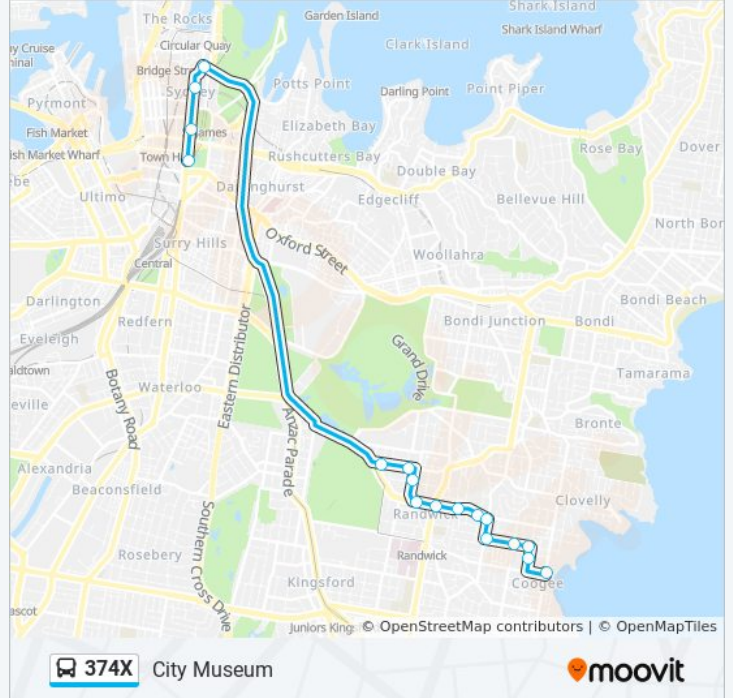

## Direction: City Museum

17 stops

[VIEW LINE SCHEDULE](#)

Arden St opp Coogee Bay Rd  
Randwick Rugby Club, Brook St  
Bream St at Brook St  
Bream St at Mount St  
Bream St at Carrington Rd  
Carrington Rd at Alison Rd  
Alison Rd opp Fred Hollows Reserve  
Alison Rd opp Dutruc St  
Alison Rd at Avoca St  
Alison Rd opp Abbey St  
Cook St at Frances St  
Cowper St at Church St  
Cowper St opp Mulwarree Ave  
Chifley Tower, Bent St  
Martin Place Station, Elizabeth St, Stand F  
St James Station, Elizabeth St, Stand A  
Museum Station, Elizabeth St, Stand C

## 374X bus Info

**Direction:** City Museum

**Stops:** 17

**Trip Duration:** 38 min

**Line Summary:**

**Direction: Coogee North Arden St**

15 stops

[VIEW LINE SCHEDULE](#)

- Martin Place Station, Castlereagh St, Stand H
- St James Station, Castlereagh St, Stand D
- Museum Station, Castlereagh St, Stand F
- Cowper St at Prince St
- Cowper St at Church St
- Cook St at Frances St
- Alison Park, Alison Rd
- Alison Rd at Avoca St
- Alison Rd at Dutruc St
- Fred Hollows Reserve, Alison Rd
- Alison Rd at Carrington Rd
- Carrington Rd opp Coogee St
- Bream St at Mount St
- Bream St at Brook St
- Arden St at Dolphin St

**374X bus Info**

**Direction:** Coogee North Arden St

**Stops:** 15

**Trip Duration:** 38 min

**Line Summary:**

374X bus time schedules and route maps are available in an offline PDF at [moovitapp.com](https://moovitapp.com). Use the [Moovit App](#) to see live bus times, train schedule or subway schedule, and step-by-step directions for all public transit in Sydney.