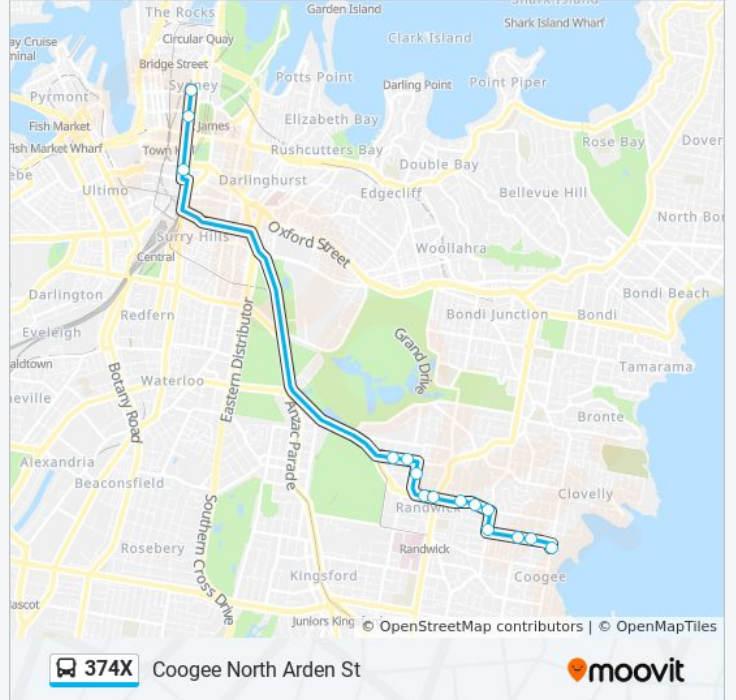

## Direction: City Museum

17 stops

[VIEW LINE SCHEDULE](#)

Arden St opp Coogee Bay Rd  
Randwick Rugby Club, Brook St  
Bream St at Brook St  
Bream St at Mount St  
Bream St at Carrington Rd  
Carrington Rd at Alison Rd  
Alison Rd opp Fred Hollows Reserve  
Alison Rd opp Dutruc St  
Alison Rd at Avoca St  
Alison Rd opp Abbey St  
Cook St at Frances St  
Cowper St at Church St  
Cowper St opp Mulwarree Ave  
Chifley Tower, Bent St  
Martin Place Station, Elizabeth St, Stand F  
St James Station, Elizabeth St, Stand A  
Museum Station, Elizabeth St, Stand C

## 374X bus Info

**Direction:** City Museum

**Stops:** 17

**Trip Duration:** 38 min

**Line Summary:**

**Direction: Coogee North Arden St**

15 stops

[VIEW LINE SCHEDULE](#)

- Martin Place Station, Castlereagh St, Stand H
- St James Station, Castlereagh St, Stand D
- Museum Station, Castlereagh St, Stand F
- Cowper St at Prince St
- Cowper St at Church St
- Cook St at Frances St
- Alison Park, Alison Rd
- Alison Rd at Avoca St
- Alison Rd at Dutruc St
- Fred Hollows Reserve, Alison Rd
- Alison Rd at Carrington Rd
- Carrington Rd opp Coogee St
- Bream St at Mount St
- Bream St at Brook St
- Arden St at Dolphin St

**374X bus Info**

**Direction:** Coogee North Arden St

**Stops:** 15

**Trip Duration:** 38 min

**Line Summary:**

374X bus time schedules and route maps are available in an offline PDF at [moovitapp.com](https://moovitapp.com). Use the [Moovit App](#) to see live bus times, train schedule or subway schedule, and step-by-step directions for all public transit in Sydney.