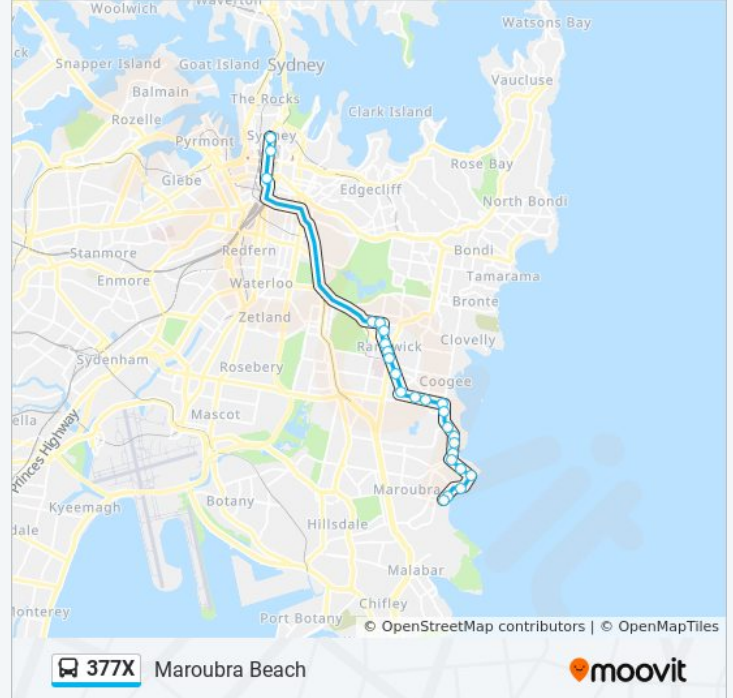

Malabar Rd after Mermaid Ave

Malabar Rd at Torrington Rd

Torrington Rd at Inman St

Torrington Rd at Marine Pde

Marine Pde opp Bond St

Maroubra SLSC, Marine Pde

Maroubra Beach, Marine Pde

377X bus time schedules and route maps are available in an offline PDF at moovitapp.com. Use the [Moovit App](#) to see live bus times, train schedule or subway schedule, and step-by-step directions for all public transit in Sydney.

[About Moovit](#) • [MaaS Solutions](#) • [Supported Countries](#) • [Mooviter Community](#)

© 2024 Moovit - All Rights Reserved

Check Live Arrival Times