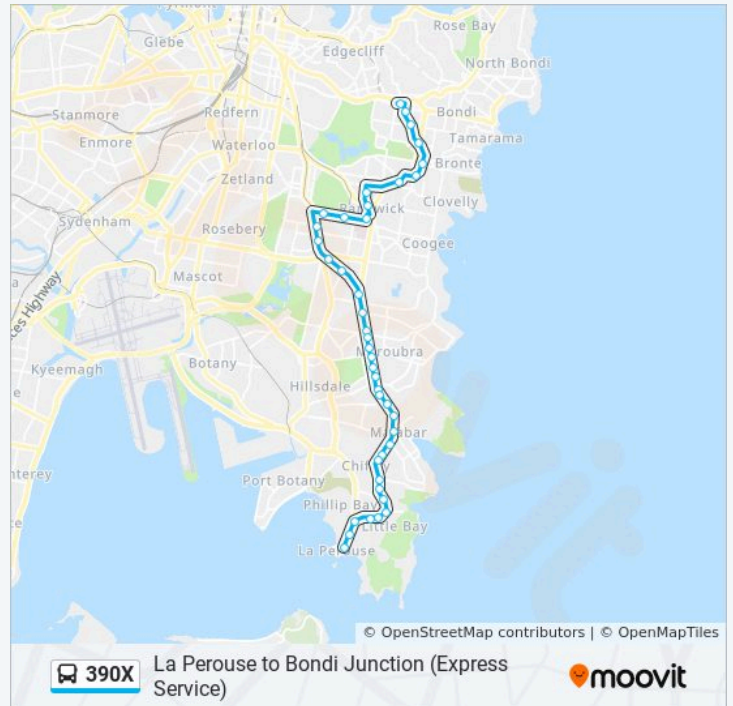

Line Summary:

UNSW Gate 8, High St

UNSW Gate 2, High St

UNSW Mall Entrance, Anzac Pde

Anzac Pde at Middle St

Juniors Kingsford Light Rail, Stand B

Anzac Pde at Botany St

Anzac Pde at Avoca St

Maroubra Junction Public School, Anzac Pde

Anzac Pde at Green St

Anzac Pde at Garden Lane

Anzac Pde at Byng St

Anzac Pde at Fitzgerald Ave

Anzac Pde before Minneapolis Cres

Anzac Pde opp Murray St

Anzac Pde opp Memorial Reserve

St Spyridon College, Anzac Pde

Anzac Pde opp Kain Ave

Pioneers Park, Anzac Pde

Anzac Pde after Franklin St

Anzac Pde opp Matraville Sports HS

Anzac Pde after Mitchell St

Long Bay Correctional Complex, Anzac Pde

Anzac Pde after Bilga Cres

Anzac Pde after Cawood Ave

Anzac Pde after Gubbuteh Rd

Anzac Pde after Pine Ave

Anzac Pde at Jennifer St

Anzac Pde at Budd Ave

Anzac Pde at Bunnerong Rd

Botany Bay National Park, Anzac Pde

Anzac Pde Terminus