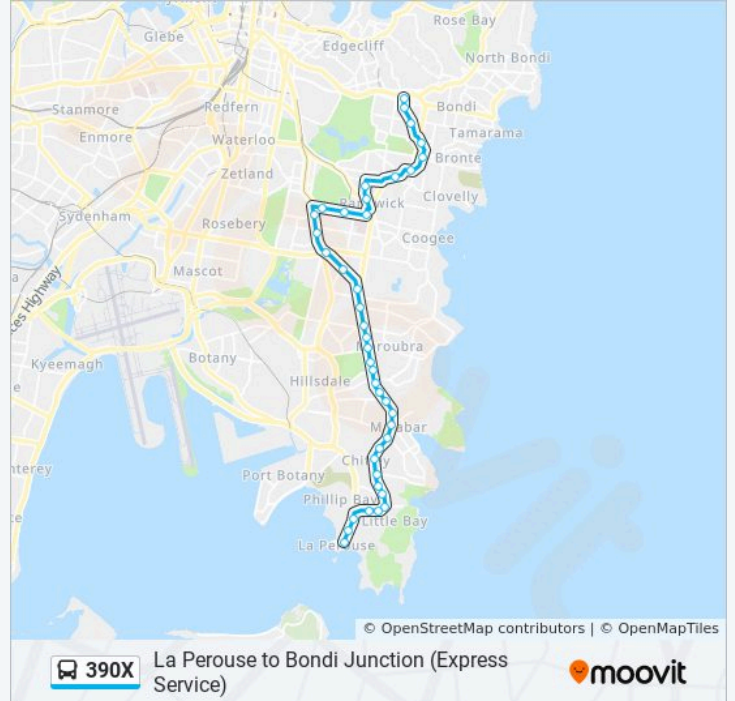

Direction: Bondi Junction

40 stops

[VIEW LINE SCHEDULE](#)

- Anzac Pde Terminus
- Anzac Pde after Goorawahl Ave
- Anzac Pde before Canara Ave
- Anzac Pde opp Budd Ave
- Anzac Pde opp Jennifer St
- Anzac Pde opp Pine Ave
- Anzac Pde after Little Bay Rd
- Anzac Pde at Nyan St
- Anzac Pde at Kenny Ave
- Anzac Pde at Forrest St
- Anzac Pde before Mitchell St
- Matraville Sports HS, Anzac Pde
- Anzac Pde after Lawson St
- Anzac Pde at Hillary Pde
- Anzac Pde at Kain Ave
- Anzac Pde opp St Spyridon College
- Memorial Reserve, Anzac Pde
- Anzac Pde at Murray St
- Anzac Pde at Wade St
- Anzac Pde after Fitzgerald Ave
- Hope Uniting Church, Anzac Pde

Frenchmans Rd at Gilderthorpe Ave

Albion St opp St Catherine's School, Gate 1

Bronte Rd at Carrington Rd

Bronte Rd before Birrell St

Oxford Street Mall, Bronte Rd

Bondi Junction Station, Stand P

Direction: La Perouse

41 stops

[VIEW LINE SCHEDULE](#)

Bondi Junction Station, Stand L

Bronte Rd at Gray St

Bronte Rd at Birrell St

Bronte Rd at Carrington Rd

St Catherine's School, Gate 1, Albion St

Albion St before Carrington Rd

390X bus Info

Direction: La Perouse

Stops: 41

Trip Duration: 48 min

Line Summary:

UNSW Gate 8, High St

UNSW Gate 2, High St

UNSW Mall Entrance, Anzac Pde