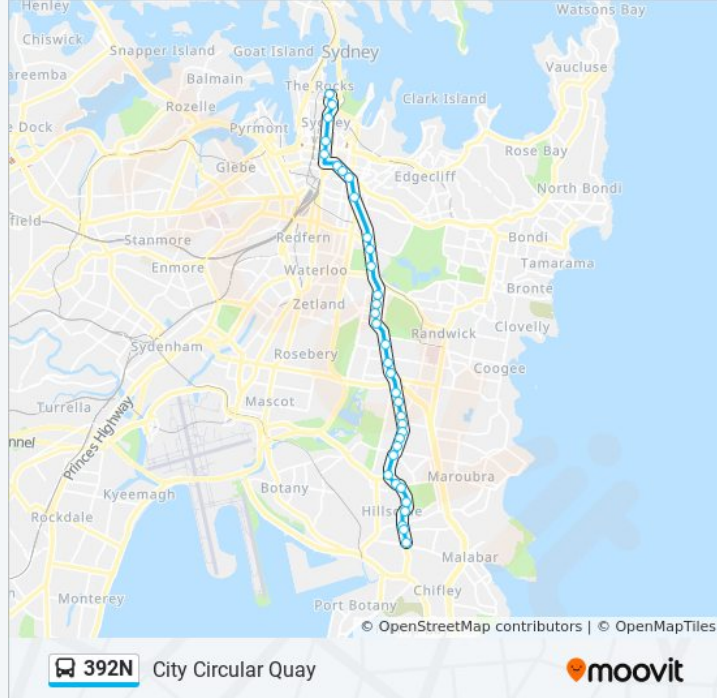

Use the Moovit App to find the closest 392N bus station near you and find out when is the next 392N bus arriving.

Direction: City Circular Quay

35 stops

[VIEW LINE SCHEDULE](#)

- Bunnerong Rd after Perry St
- Bunnerong Rd opp Daunt Ave
- Bunnerong Rd before Beauchamp Rd
- Bunnerong Rd at Devitt Pl
- Southpoint Shops, Bunnerong Rd
- Bunnerong Rd opp Heffron Park
- Bunnerong Rd at Smith St
- Westfield Eastgardens, Bunnerong Rd, Stand A
- Bunnerong Rd before Heffron Rd
- Harris Reserve, Bunnerong Rd
- Bunnerong Rd at Wark Ave
- Bunnerong Rd at Keysor Rd
- Monash Gardens, Bunnerong Rd
- Bunerong Rd at Prince Edward Cir
- Daceyville Public School, Bunnerong Rd
- Bunnerong Rd at Sergeant Larkin Cres
- Kingsford Nine Ways, Anzac Pde, Stand A
- Anzac Pde after Strachan St
- NIDA, Anzac Pde
- Anzac Pde before Addison St
- Anzac Pde at Todman Ave
- Anzac Pde opp Ascot St

392N bus Info

Direction: City Circular Quay

Stops: 35

Trip Duration: 31 min

Line Summary:

Anzac Pde opp Carlton St

Anzac Pde opp Robertson Rd

Anzac Pde opp Centennial Parklands Sports Centre

Sydney Girls High School, Anzac Pde

Flinders St before Albion St

Taylor Square, Oxford St, Stand A

Oxford St at Riley St

Oxford St at Brisbane St

Museum Station, Elizabeth St, Stand D

St James Station, Elizabeth St, Stand C

Martin Place Station, Elizabeth St, Stand C

Museum of Sydney, Phillip St

Circular Quay, Young St, Stand D

Direction: Matraville Hotel-Bunnerong/Franklin

37 stops

[VIEW LINE SCHEDULE](#)

Circular Quay, Alfred St, Stand B