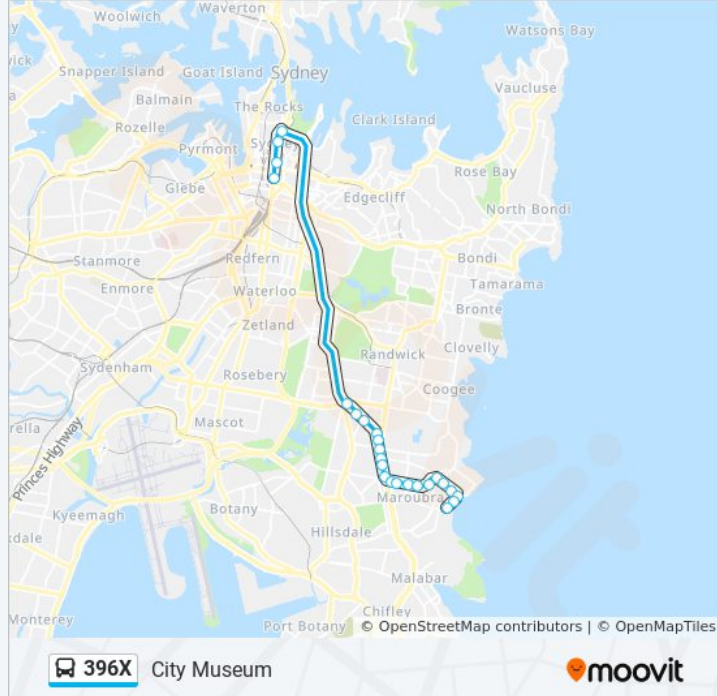

 396X

City Museum

Get The App

The 396X bus line (City Museum) has 2 routes. For regular weekdays, their operation hours are:

(1) City Museum: 07:10 - 08:36(2) Maroubra Beach: 15:55 - 18:53

Use the Moovit App to find the closest 396X bus station near you and find out when is the next 396X bus arriving.

Direction: City Museum

24 stops

[VIEW LINE SCHEDULE](#)

- Marine Pde at Mons Ave
- Marine Pde opp Maroubra SLSC
- Marine Pde at Maroubra Rd
- Maroubra Rd after Hereward St
- Maroubra Rd after The Causeway
- Maroubra Rd at Malabar Rd
- Maroubra Rd after French St
- Maroubra Rd at Flower St
- Maroubra Rd before Mons Ave
- Maroubra Rd before Garden St
- Maroubra Rd after Garden St
- Pacific Square, Anzac Pde
- Bowen Library, Anzac Pde
- Anzac Pde at Storey St
- Anzac Pde at Snape St
- Anzac Pde at Fischer St
- Anzac Pde at Broadbent St
- Anzac Pde at Botany St
- Anzac Pde at Hayward St
- Juniors Kingsford Light Rail, Stand A
- Chifley Tower, Bent St
- Martin Place Station, Elizabeth St, Stand F

396X bus Info

Direction: City Museum

Stops: 24

Trip Duration: 43 min

Line Summary:

St James Station, Elizabeth St, Stand A

Museum Station, Elizabeth St, Stand C

Direction: Maroubra Beach

396X bus Info

Direction: Maroubra Beach

Stops: 21

Trip Duration: 43 min

Line Summary:

Maroubra Rd at Marine Pde

Maroubra SLSC, Marine Pde

Maroubra Beach, Marine Pde