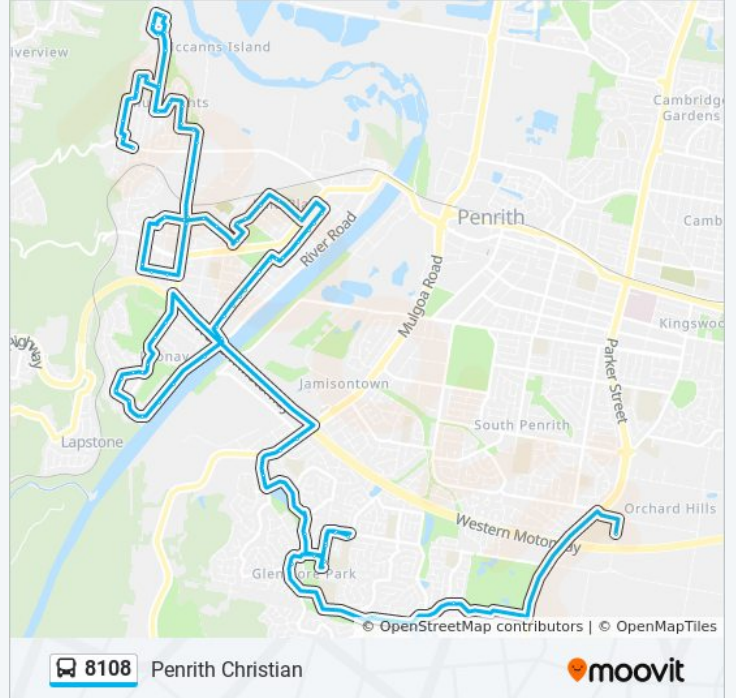

**Direction: Penrith Christian**

78 stops

[VIEW LINE SCHEDULE](#)

- Old Bathurst Rd opp Dempsey St
- Killuran Ave before Greenhaven Dr
- 61 Greenhaven Dr
- Parkwood Gr after Greenhaven Dr
- Parkwood Gr opp Emu Heights Public School
- Parkwood Gr at Trafalgar Rd
- Balaclava Rd after Trafalgar Rd
- Wedmore Rd after Balaclava Rd
- Wedmore Rd at Riverside Rd
- Riverside Rd opp Strathdon Rd
- Riverside Rd at Guy Pl
- Strathdon Rd after Riverside Rd
- Strathdon Rd at Riverside Rd
- Wedmore Rd at Riverside Rd
- Wedmore Rd opp Balaclava Rd
- Palomino Rd after Wedmore Rd
- Palomino Rd before Holstein Cl
- Palomino Rd after Haflinger Cl
- Palomino Rd opp Dartmoor Cct
- Palomino Rd opp Amber Cl
- Russell St before Old Bathurst Rd
- Russell St opp Bromley Rd

**Stops:** 78

**Trip Duration:** 67 min

**Line Summary:**

Russell St at Pyramid St  
Russell St after Pyramid St  
Forbes St at Brougham St  
Forbes St before Grey St  
Grey St before Kangaroo Pl  
Pyramid St opp Brougham St  
Pyramid St before Russell St  
Pyramid St at Mundy St  
Pyramid St before Nixon St  
Lawson St opp Emu Plains Community Centre  
Gardenia Ave at Short St  
Gardenia Ave at Hartigan Ave  
Gardenia Ave opp Mortimer St  
Gardenia Ave opp Bellbrook Ave  
Arms of Australia Inn Museum, Gardenia Ave  
Sheppard Rd opp The Church of LDS  
Sheppard Rd at Vincent Ave  
Sheppard Rd at Francis Ave  
Sheppard Rd at Warring Ave  
Sheppard Rd before Dewdney Rd  
Dewdney Rd before Nepean St  
Nepean St opp Hunter Fields  
Nepean St opp Cary St  
Nepean St opp Forbes St  
Nepean St opp McLean St  
Nepean St opp Gough St  
Huntington Reserve, Nepean St  
Nepean St opp Tattersall Pl  
Nepean St at River Rd  
River Rd opp Urbane St  
River Rd opp Parklands Ave  
River Rd opp Willow Way  
Leonay Pde opp Parklands Ave