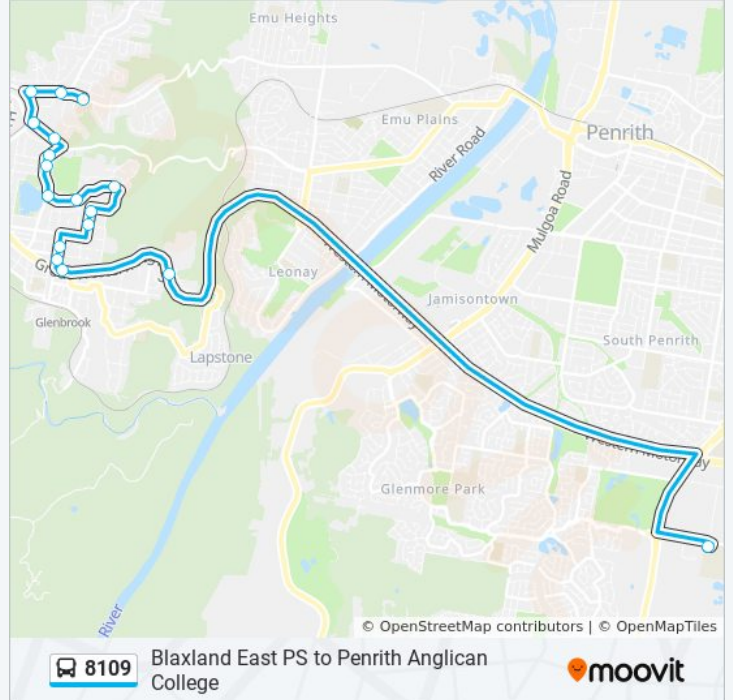

### Direction: Penrith Anglican Sch

17 stops

[VIEW LINE SCHEDULE](#)

Blaxland East Public School, Old Bathurst Rd

Old Bathurst Rd after The High Rd

Old Bathurst Rd opp Park Ave

Mitchells Pass after Wilson Way

Mitchells Pass opp Glenbrook Rd

Glenbrook Rd opp Glenell St

Glenbrook Rd opp Cathy St

Glenbrook Rd at Olivet St

Olivet St at Bunyan Lane

Stone Bridge Dr at Thomas Telford Pl

Kent St after High St

Kent St at York St

Hare St at King St

Hare St opp Glenbrook Panthers Bowling Club

Glenbrook Oval, Great Western Hwy

RAAF Base Glenbrook, Great Western Hwy

Cross Rd Penrith Anglican College

### 8109 bus Info

**Direction:** Penrith Anglican Sch

**Stops:** 17

**Trip Duration:** 30 min

**Line Summary:**

8109 bus time schedules and route maps are available in an offline PDF at [moovitapp.com](https://moovitapp.com). Use the [Moovit App](#) to see live bus times, train schedule or subway schedule, and step-by-step directions for all public transit in Sydney.