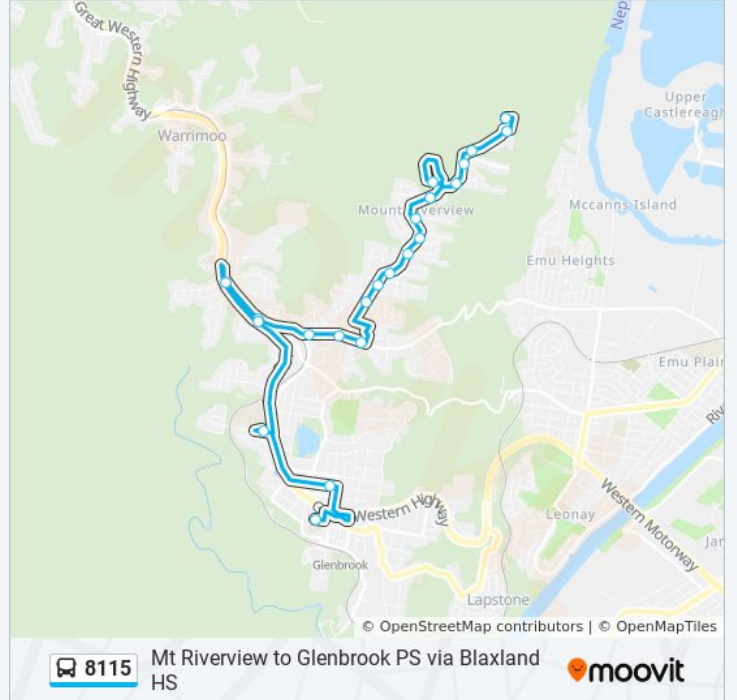

 **8115**

**Mt Riverview to Glenbrook PS via Blaxland HS**

[Get The App](#)

The 8115 bus line Mt Riverview to Glenbrook PS via Blaxland HS has one route. For regular weekdays, their operation hours are:

(1) Glenbrook Primary: 08:15

Use the Moovit App to find the closest 8115 bus station near you and find out when is the next 8115 bus arriving.

**Direction: Glenbrook Primary**

22 stops

[VIEW LINE SCHEDULE](#)

- Grand View Dr opp Vista Pde
- Vista Pde at Grand View Dr
- Grand View Dr after Summit St
- Emu Plains Rd opp Grand View Dr
- Emu Plains Rd before Rusden Rd
- Mount Riverview Public School, Blackbutt Cct (Hail & Ride)
- Rusden Rd opp Mt Riverview Public School
- Rusden Rd at Bunbinla Ave
- Rusden Rd after Nichols Pde
- Rusden Rd opp Bellereeve Ave
- Rusden Rd before Dixon Rd
- Rusden Rd at Sharwen Pl
- Rusden Rd opp Boorea St
- Blaxland East Public School, Old Bathurst Rd
- Old Bathurst Rd after The High Rd
- Old Bathurst Rd opp Park Ave
- Blaxland Station, Wilson Way
- Great Western Hwy opp Bridge Rd
- Blaxland Station, Great Western Hwy
- Blaxland High School Bus Bay, Coughlan Rd
- St Finabr's Primary School, King St

**8115 bus Time Schedule**

Glenbrook Primary Route Timetable:

Sunday	Not Operational
Monday	08:15
Tuesday	08:15
Wednesday	08:15
Thursday	08:15
Friday	08:15
Saturday	Not Operational

**8115 bus Info**

**Direction:** Glenbrook Primary

**Stops:** 22

**Trip Duration:** 28 min

**Line Summary:**

8115 bus time schedules and route maps are available in an offline PDF at [moovitapp.com](https://moovitapp.com). Use the Moovit App to see live bus times, train schedule or subway schedule, and step-by-step directions for all public transit in Sydney.