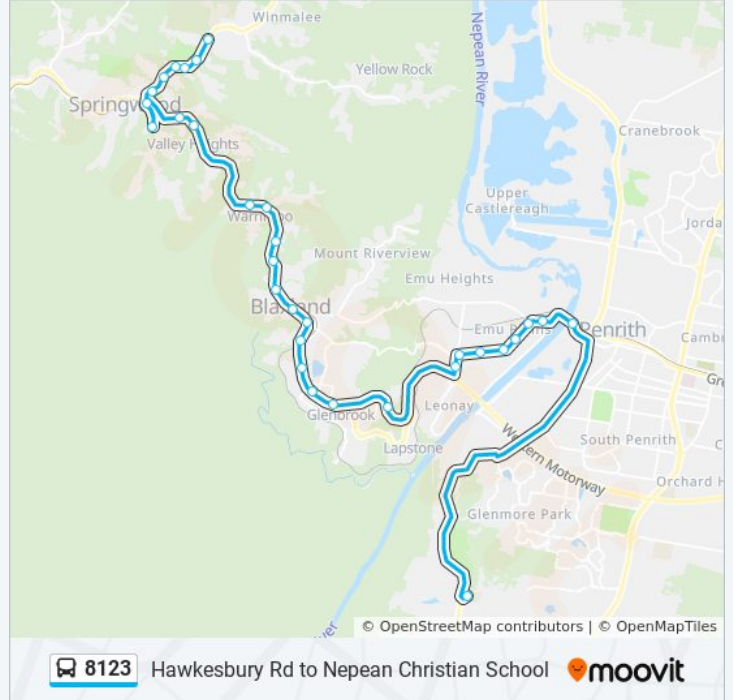

 **8123**

Hawkesbury Rd to Nepean Christian School

Get The App

The 8123 bus line Hawkesbury Rd to Nepean Christian School has one route. For regular weekdays, their operation hours are:

(1) Nepean Christian Sch: 08:22

Use the Moovit App to find the closest 8123 bus station near you and find out when is the next 8123 bus arriving.

Direction: Nepean Christian Sch

31 stops

[VIEW LINE SCHEDULE](#)

- Hawkesbury Rd after Gahnia Way
- Hawkesbury Rd af Ellison Rd
- Hawkesbury Rd after Paterson Rd
- Hawkesbury Rd opp Springwood Golf Club
- Hawkesbury Rd opp Moore Rd
- Hawkesbury Rd after Lawson Rd
- Hawkesbury Rd before Macquarie Rd
- Springwood Public School, De Chair Ave
- Great Western Hwy before Peninsula Rd
- Great Western Hwy opp Valley Heights Station
- Warrimoo Bush Fire Brigade, Great Western Hwy
- Warrimoo Station, Great Western Hwy
- Great Western Hwy opp 234
- Great Western Hwy opp 202
- Great Western Hwy opp Bridge Rd
- Blaxland Station, Great Western Hwy
- Great Western Hwy after Layton Ave
- Great Western Hwy opp St Johns Rd
- Great Western Hwy opp Coughlin Rd
- Great Western Hwy after Fletcher St overpass
- Glenbrook Oval, Great Western Hwy

Stops: 31

Trip Duration: 48 min

Line Summary:

RAAF Base Glenbrook, Great Western Hwy

Russell St opp Lucas St

Great Western Hwy after Russell St

Lennox Village, Great Western Hwy

Dukes Oval, Great Western Hwy

Great Western Hwy before Gardenia Ave

Great Western Hwy before Old Bathurst Rd

Great Western Hwy opp York St

Great Western Hwy at Bruce Neale Dr

Nepean Christian School, School Grounds,
Mulgoa Rd

8123 bus time schedules and route maps are available in an offline PDF at moovitapp.com. Use the Moovit App to see live bus times, train schedule or subway schedule, and step-by-step directions for all public transit in Sydney.