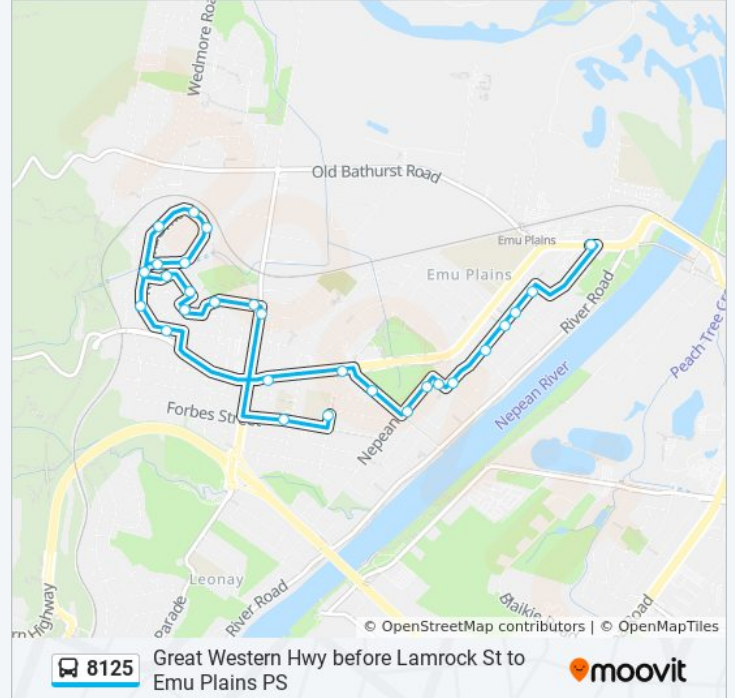

(1) Emu Plains Primary: 08:25

Use the Moovit App to find the closest 8125 bus station near you and find out when is the next 8125 bus arriving.

**Direction: Emu Plains Primary**

28 stops

[VIEW LINE SCHEDULE](#)

- Great Western Hwy opp York St
- Sheppard Rd opp The Church of LDS
- Sheppard Rd at Vincent Ave
- Sheppard Rd at Francis Ave
- Sheppard Rd at Warring Ave
- Sheppard Rd before Dewdney Rd
- Dewdney Rd before Nepean St
- Nepean St opp Hunter Fields
- Nepean St opp Cary St
- Cary St at Stansbury St
- Great Western Hwy opp Lennox Village
- Great Western Hwy before Russell St
- Jamieson St after Grey St
- Koloona Dr after Kiama Pl
- Koloona Dr at Barina Cres
- Koloona Dr at Adelong Cl
- Koloona Dr after Monaro Pl
- Koloona Dr before Banjo Cres
- Koloona Dr after Banjo Cres
- Koloona Dr opp Kyre Cres
- Koorine Ave after Koloona Dr

**8125 bus Info**

**Direction:** Emu Plains Primary

**Stops:** 28

**Trip Duration:** 20 min

**Line Summary:**

Koorine Ave at Bunyarra Dr

Kathleen St opp Grey St

Pyramid St opp Brougham St

Pyramid St before Russell St

Russell St after Pyramid St

Our Lady Of The Way Catholic Primary School,  
Forbes St

Emu Plains Public School, Emerald St

8125 bus time schedules and route maps are available in an offline PDF at [moovitapp.com](https://moovitapp.com). Use the Moovit App to see live bus times, train schedule or subway schedule, and step-by-step directions for all public transit in Sydney.