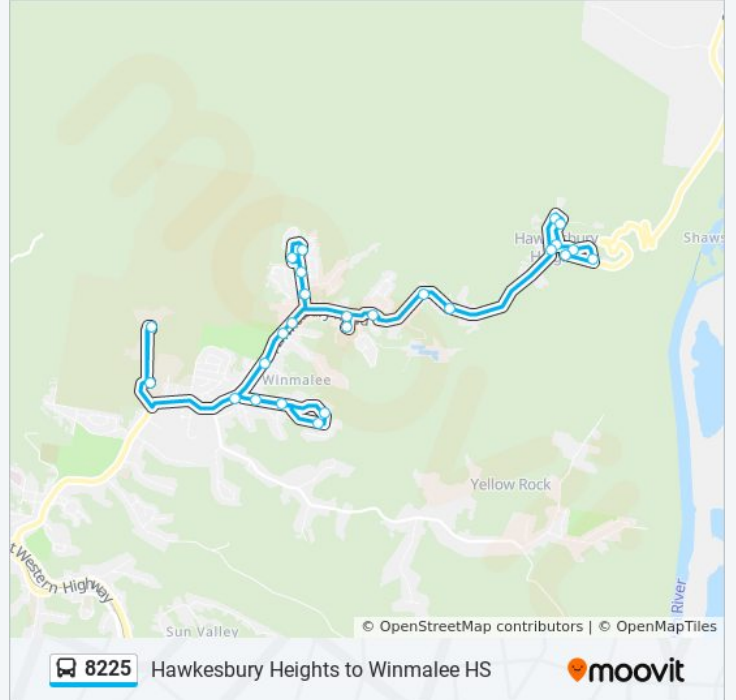

Lee Rd at Semana Pl

Tall Timbers Rd opp Carramar Cres

Hawkesbury Rd after Lee Rd

St Columba's Catholic College, School Grounds

St Thomas Aquinas Primary School, Hawkesbury Rd

8225 bus time schedules and route maps are available in an offline PDF at moovitapp.com. Use the Moovit App to see live bus times, train schedule or subway schedule, and step-by-step directions for all public transit in Sydney.

© 2024 Moovit - All Rights Reserved