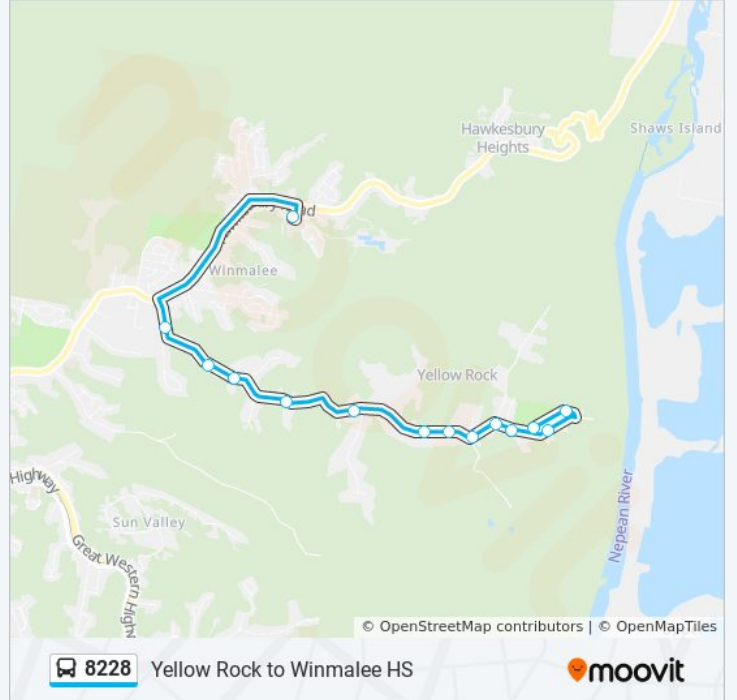

### Direction: Winmalee High School

14 stops

[VIEW LINE SCHEDULE](#)

- Cooroy Cres after Illingsworth Rd
- Cooroy Cres before Illingsworth Rd
- Illingsworth Rd opp 62
- Illingsworth Rd opp Colville Rd
- Illingsworth Rd at Yellow Rock Rd
- Yellow Rock Rd opp Marau PI
- Singles Ridge Rd opp Saint George Monastery
- 343 Singles Ridge Rd
- Singles Ridge Rd after Purvines Rd
- 195 Singles Ridge Rd
- Singles Ridge Rd opp Heather Glen Rd
- 107 Singles Ridge Rd
- Singles Ridge Rd after Buena Vista Rd
- Winmalee HS

### 8228 bus Info

**Direction:** Winmalee High School

**Stops:** 14

**Trip Duration:** 20 min

**Line Summary:**

8228 bus time schedules and route maps are available in an offline PDF at [moovitapp.com](https://moovitapp.com). Use the [Moovit App](#) to see live bus times, train schedule or subway schedule, and step-by-step directions for all public transit in Sydney.

## Check Live Arrival Times