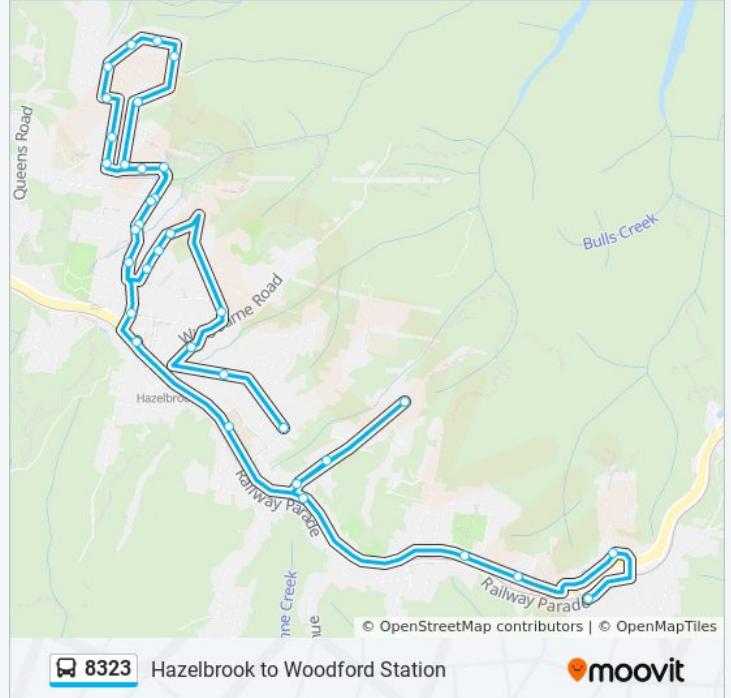

8323 bus Info

Direction: Hazelbrook Primary

Stops: 71

Trip Duration: 85 min

Line Summary:

Oaklands Rd opp Derain Cres
Oaklands Rd at Glendarrah St
Hazelbrook Shops, Great Western Hwy
Hazelbrook Public School, Great Western Hwy
Mt View Ave after Great Western Hwy
Mt View Ave opp Goranne Pl
88 Mt View Ave
Great Western Hwy after Mt View Ave
Woodford Presbyterian Church, Great Western Hwy
Great Western Hwy before Glen St
Station St at Ridge St
Railway Pde opp Woodford Station
Railway Pde at Wideview Ave
Railway Pde at Park Rd
Leumeah Rd before Tecoma Rd
Tecoma Rd at Lysiana Rd
Lysiana Rd before Pimelea Dr
47 Leumeah Rd
Rural Fire Brigade, Park Rd
Railway Pde at Riches Ave
Valley Rd opp Forbes Rd
Valley Rd before George St
John St at Valley Rd
Railway Pde after Valley Rd
Railway Pde at Orama Rd
Railway Pde opp Hazelbrook Station
Great Western Hwy at Railway Pde
Our Lady of The Nativity Primary School, Somers St
Great Western Hwy after Somers St
Great Western Hwy opp Lawson Station
Lawson Public School, Wilson St
Lawson Public School, Adelaide St