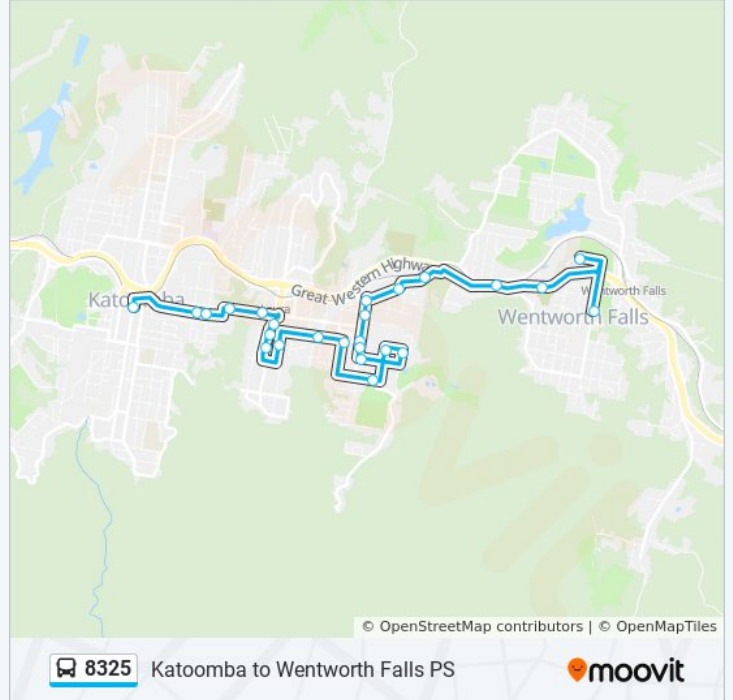

### Direction: Wentworth Falls PS

25 stops

[VIEW LINE SCHEDULE](#)

- Katoomba St before Bathurst Rd
- Lovel St after Wilson St
- Lovel St at Govett St
- Megalong St after Clarence St
- Megalong St at Wascoe St
- Leura Mall before Craigend St
- Leura Mall after Craigend St
- Leura Mall opp Jersey Lane
- Abbey St before Craigend St
- Craigend St opp Spencer St
- Everglades Ave at Craigend St
- Fitzroy St opp Watkins Rd
- St Andrews Rd at Craigend St
- St Georges Rd at Craigend St
- Northcote Rd at Gladstone Rd
- Gladstone Rd before Craigend St
- Gladstone Rd at Craigend St
- Gladstone Rd at Cook St
- Gladstone Rd at Scott Ave
- Scott Ave opp Herbert St
- Scott Ave opp 77
- Great Western Hwy opp West St

### 8325 bus Info

**Direction:** Wentworth Falls PS

**Stops:** 25

**Trip Duration:** 30 min

**Line Summary:**

Great Western Hwy opp Wentworth Falls Cemetery

Blue Mountain Grammar School, Matcham Ave

Wentworth Falls Public School, Falls Rd

© 2024 Moovit - All Rights Reserved